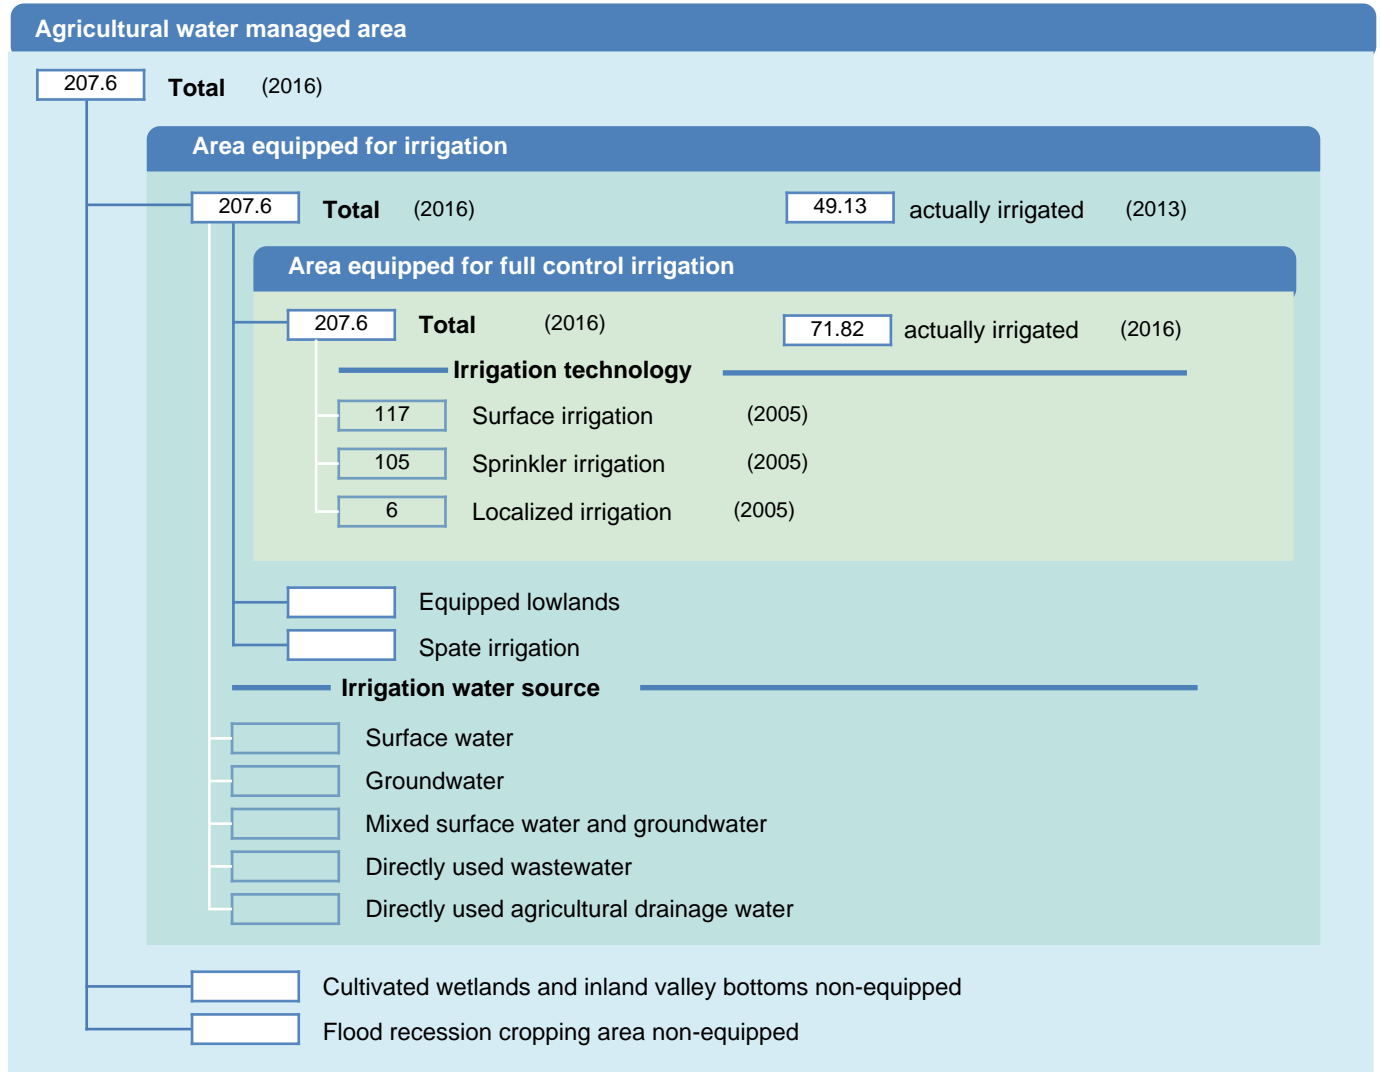

Irrigation areas sheet

United Kingdom

PHYSICAL AREAS (THOUSAND HECTARES)

HARVESTED AREAS (THOUSAND HECTARES)