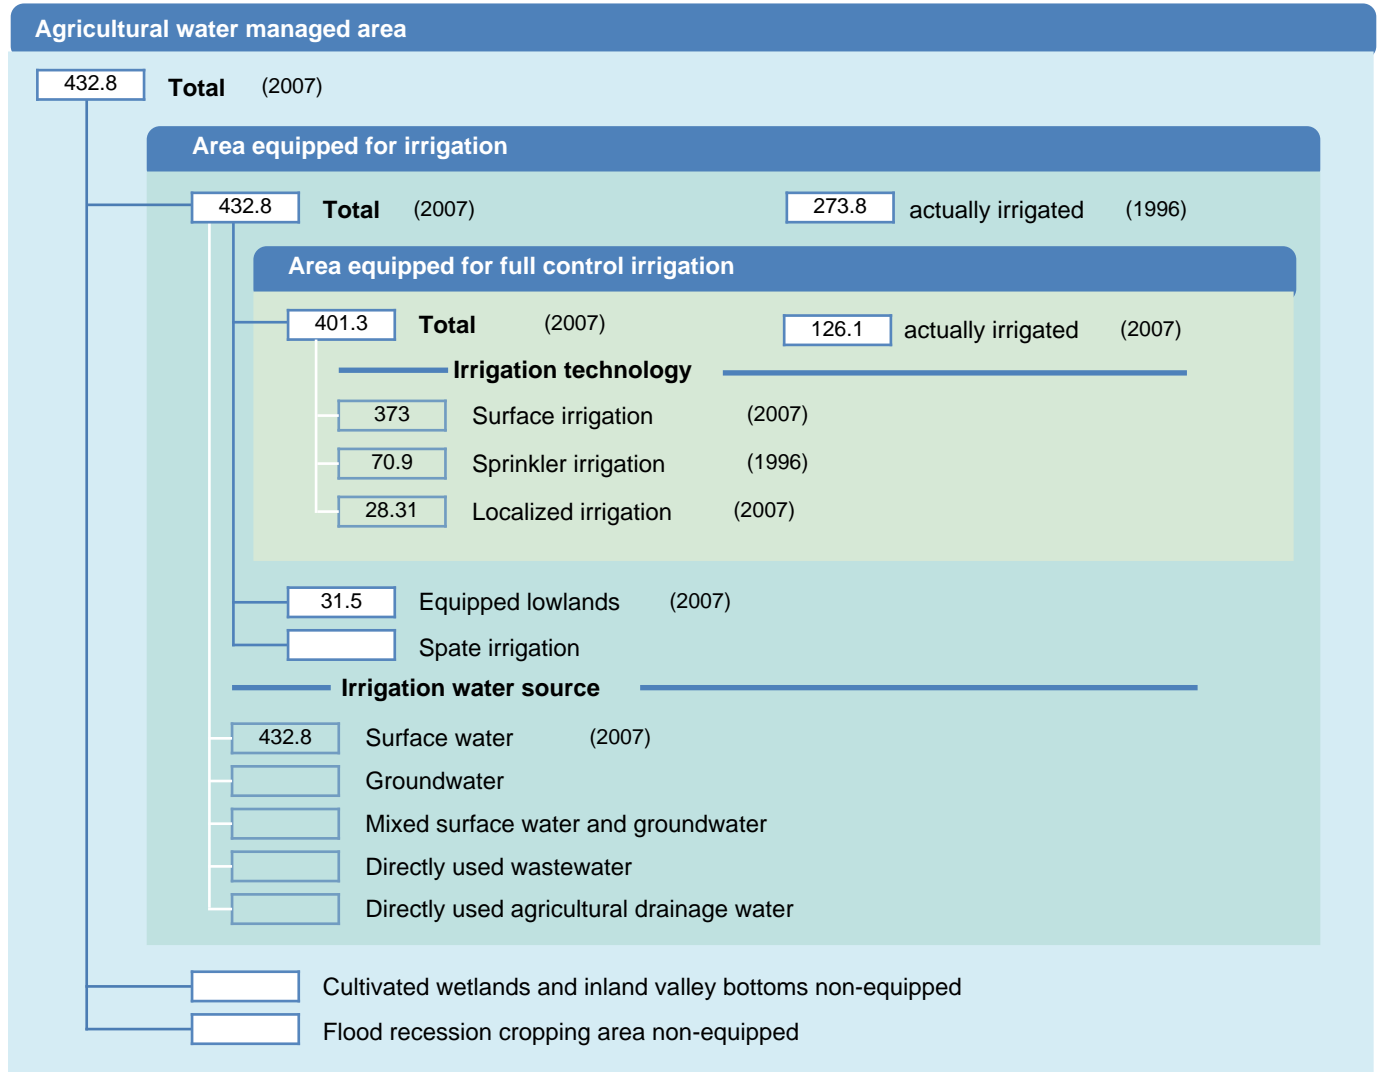

# Irrigation areas sheet

Georgia

## PHYSICAL AREAS (THOUSAND HECTARES)

## HARVESTED AREAS (THOUSAND HECTARES)