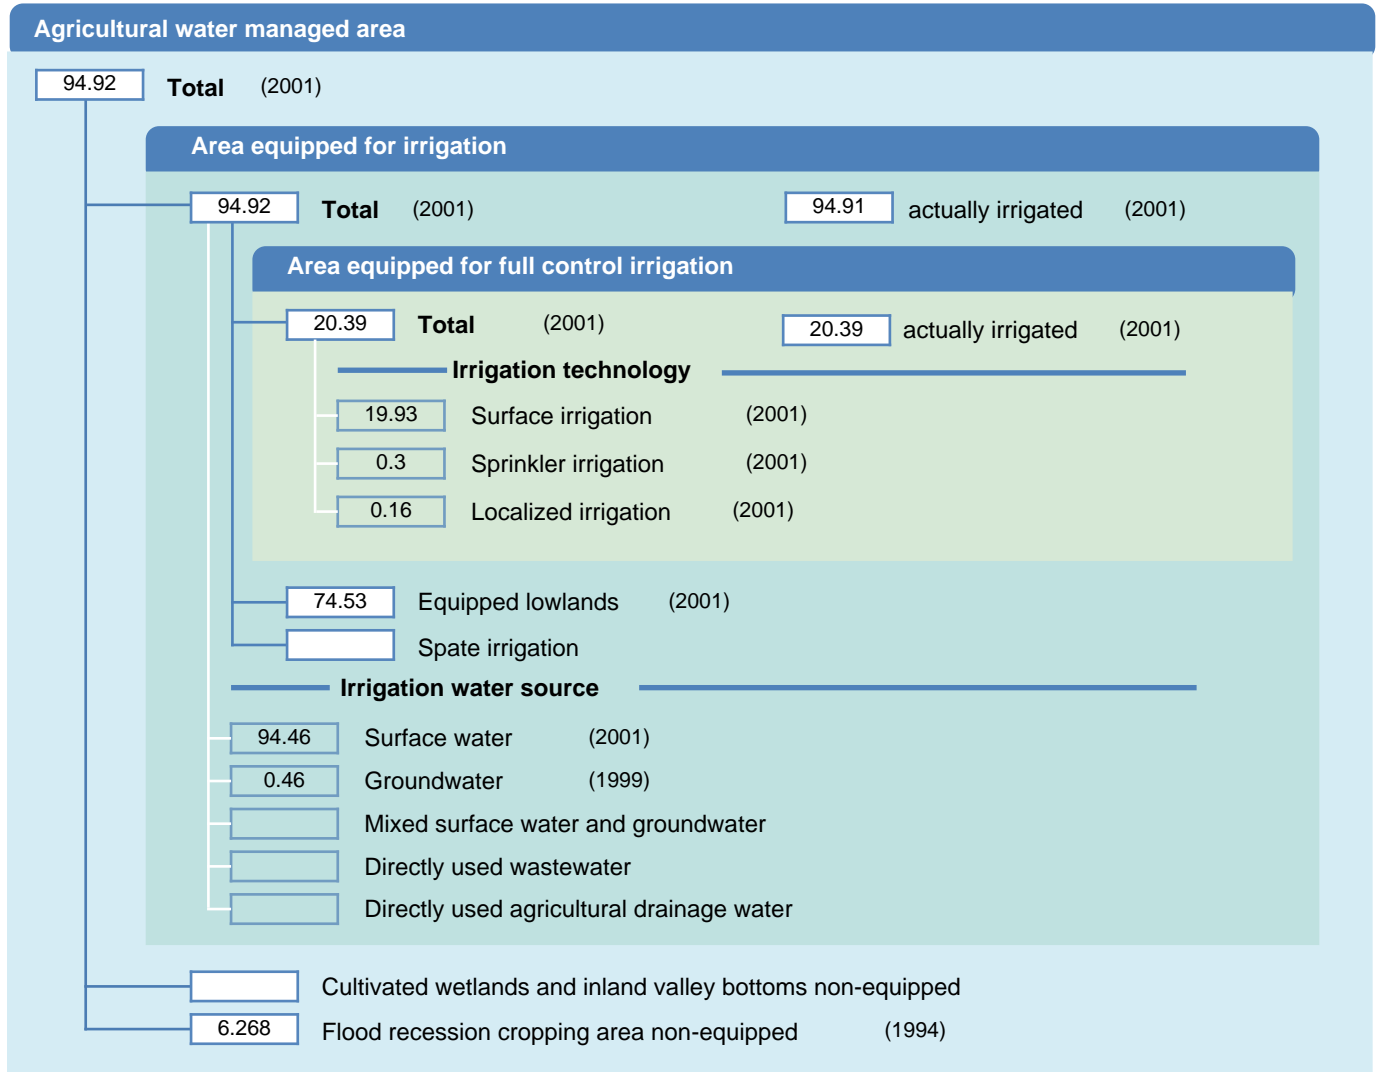

# Irrigation areas sheet

Guinea

## PHYSICAL AREAS (THOUSAND HECTARES)

## HARVESTED AREAS (THOUSAND HECTARES)