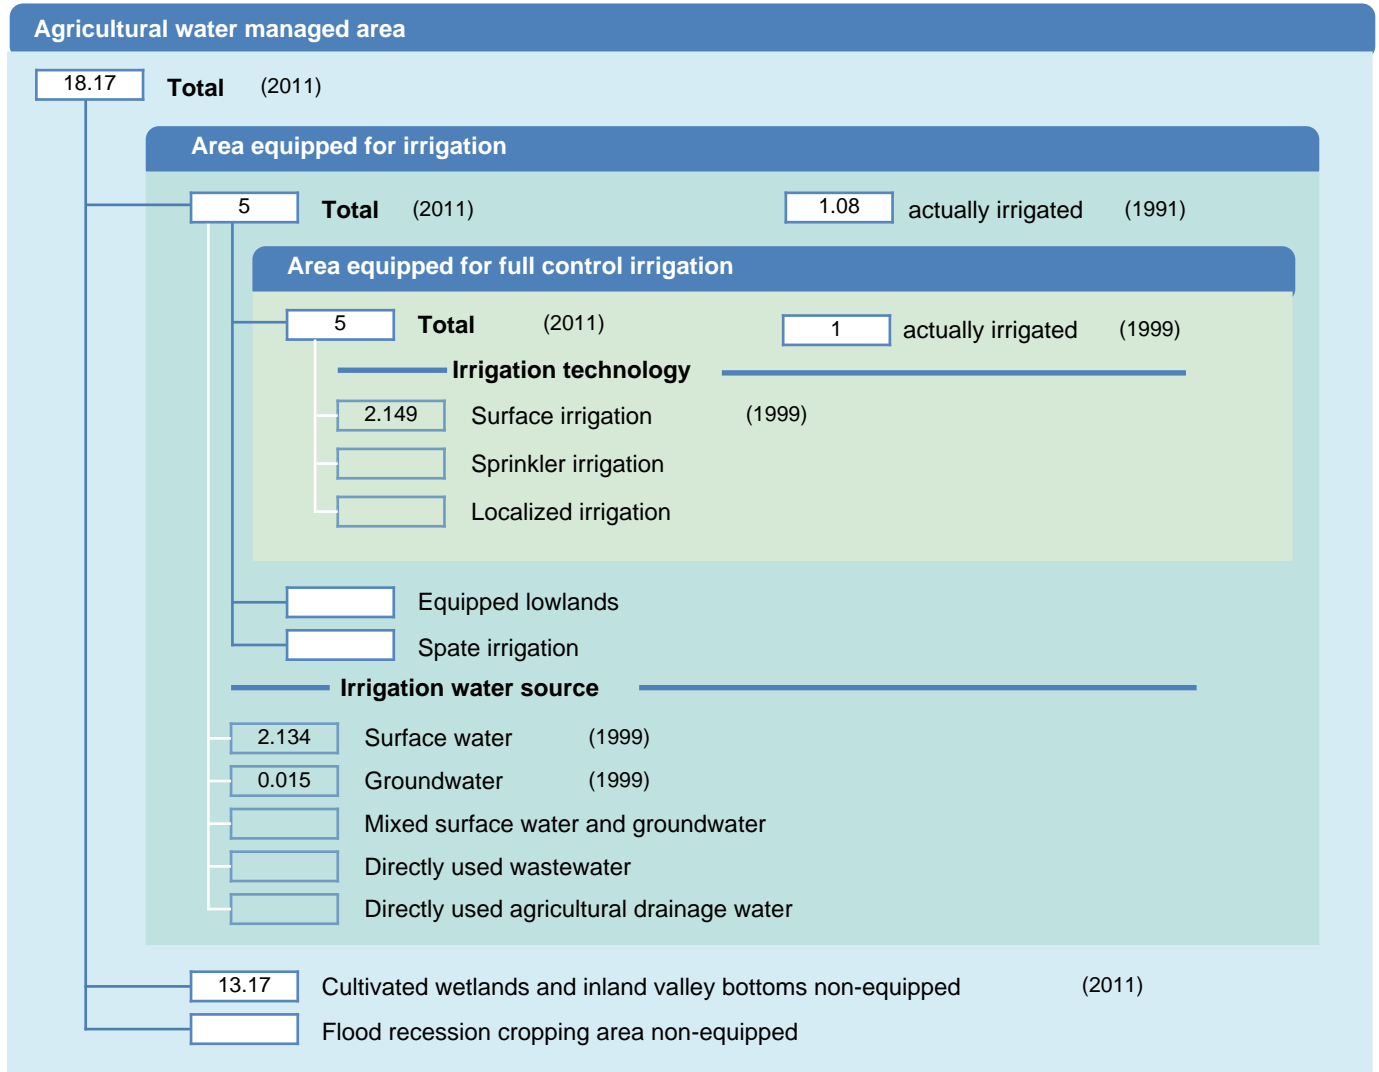

# Irrigation areas sheet

Gambia

## HARVESTED AREAS (THOUSAND HECTARES)