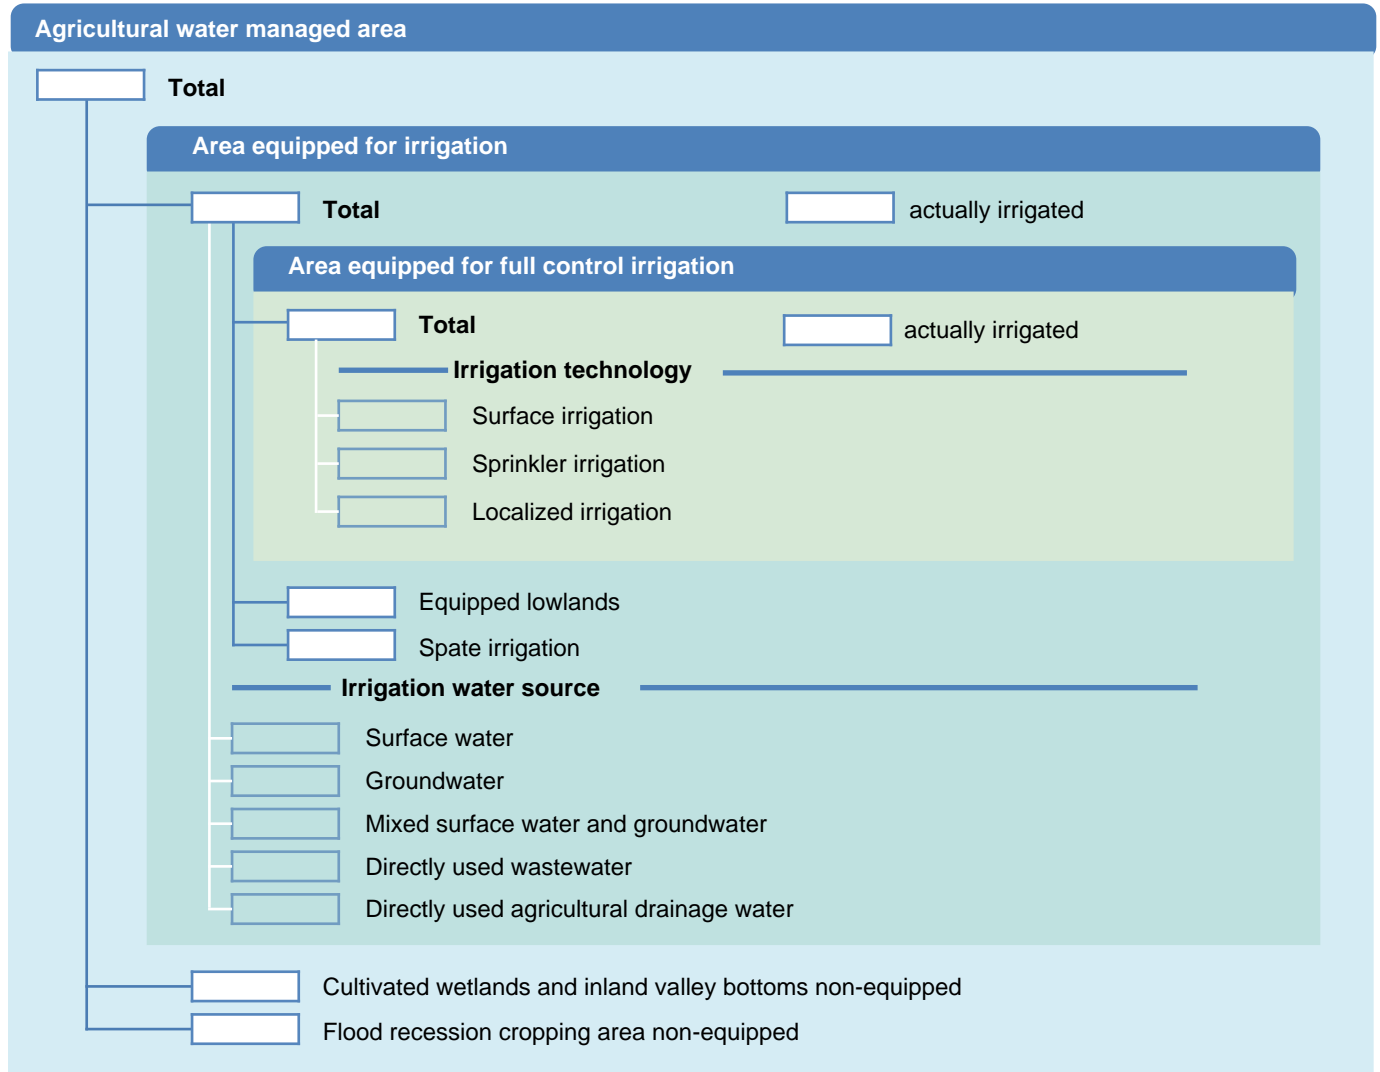

Irrigation areas sheet

Equatorial Guinea

PHYSICAL AREAS (THOUSAND HECTARES)

HARVESTED AREAS (THOUSAND HECTARES)