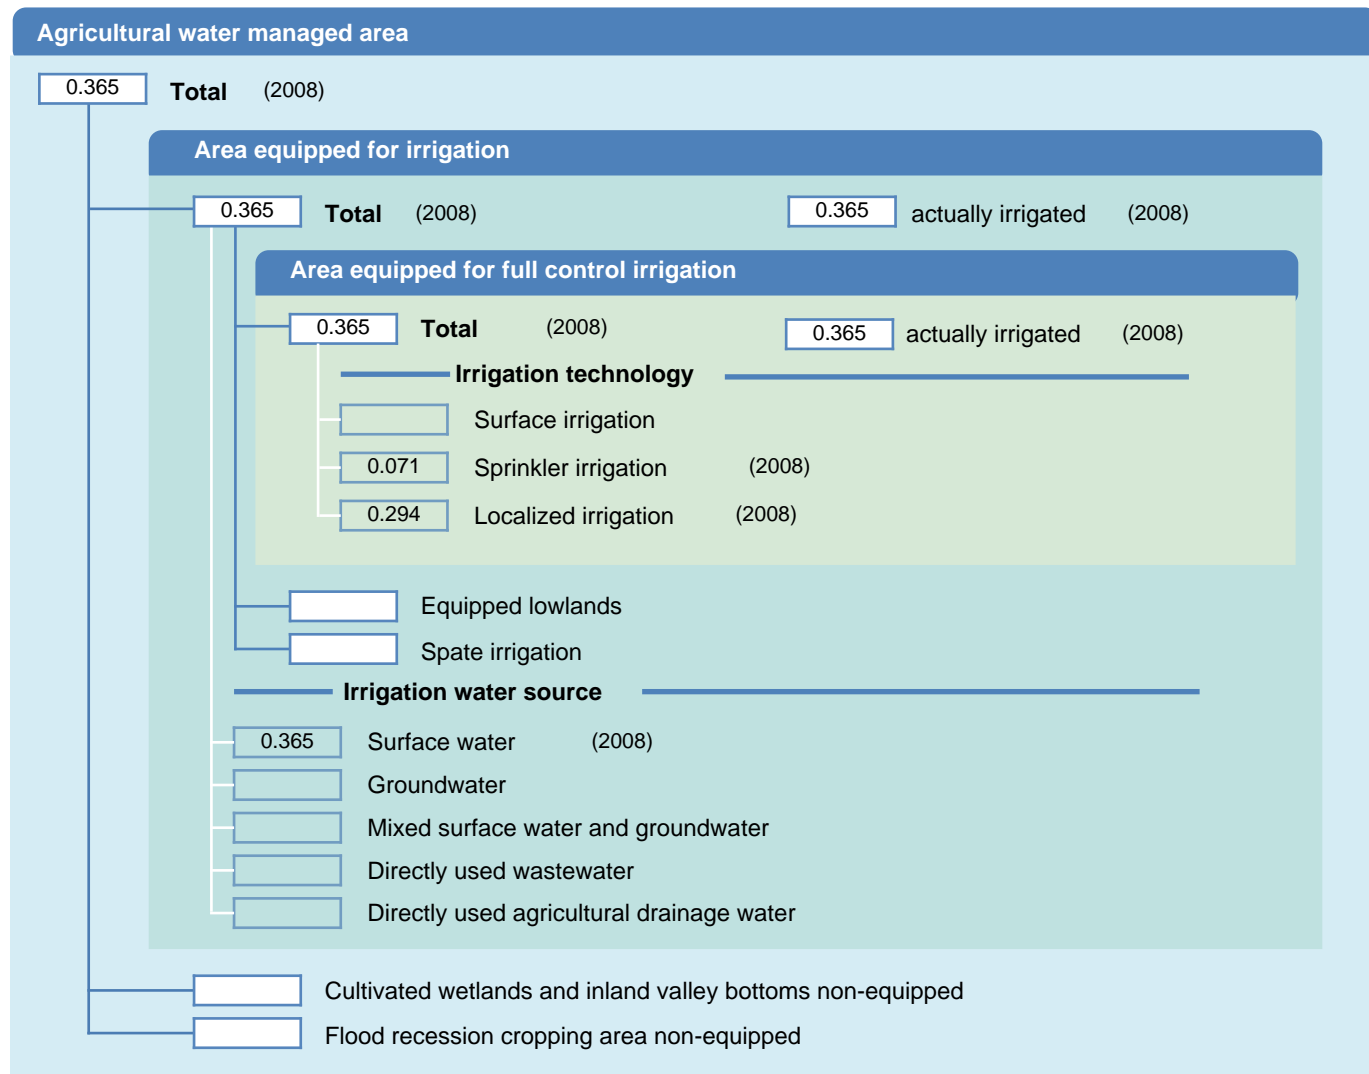

Irrigation areas sheet

Grenada

PHYSICAL AREAS (THOUSAND HECTARES)

HARVESTED AREAS (THOUSAND HECTARES)