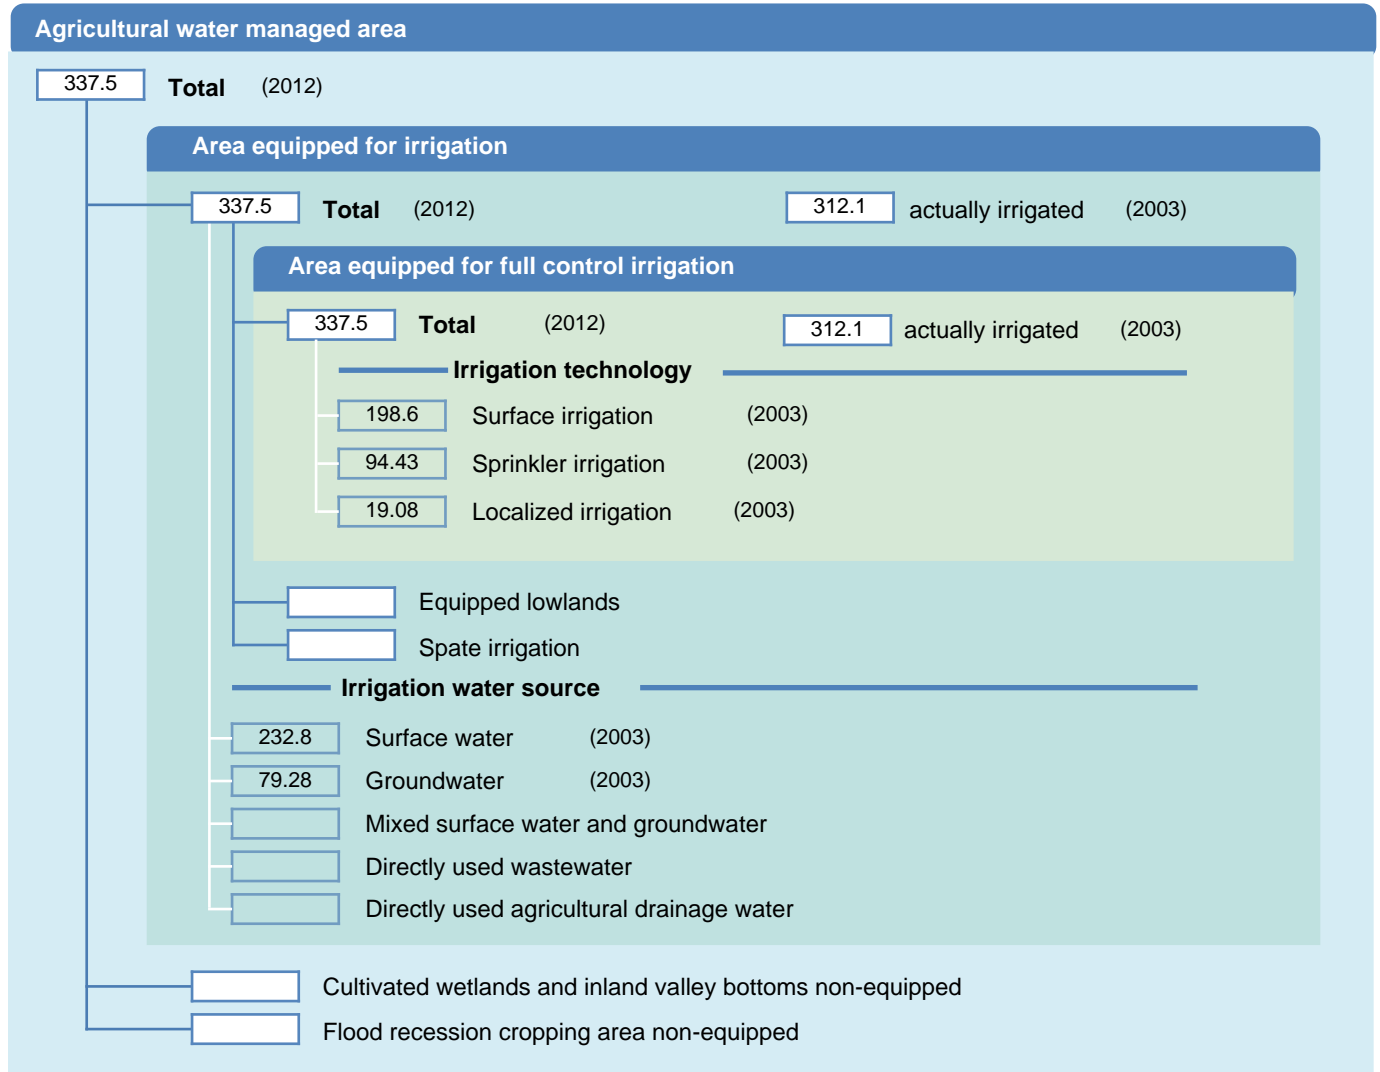

Irrigation areas sheet

Guatemala

PHYSICAL AREAS (THOUSAND HECTARES)

HARVESTED AREAS (THOUSAND HECTARES)