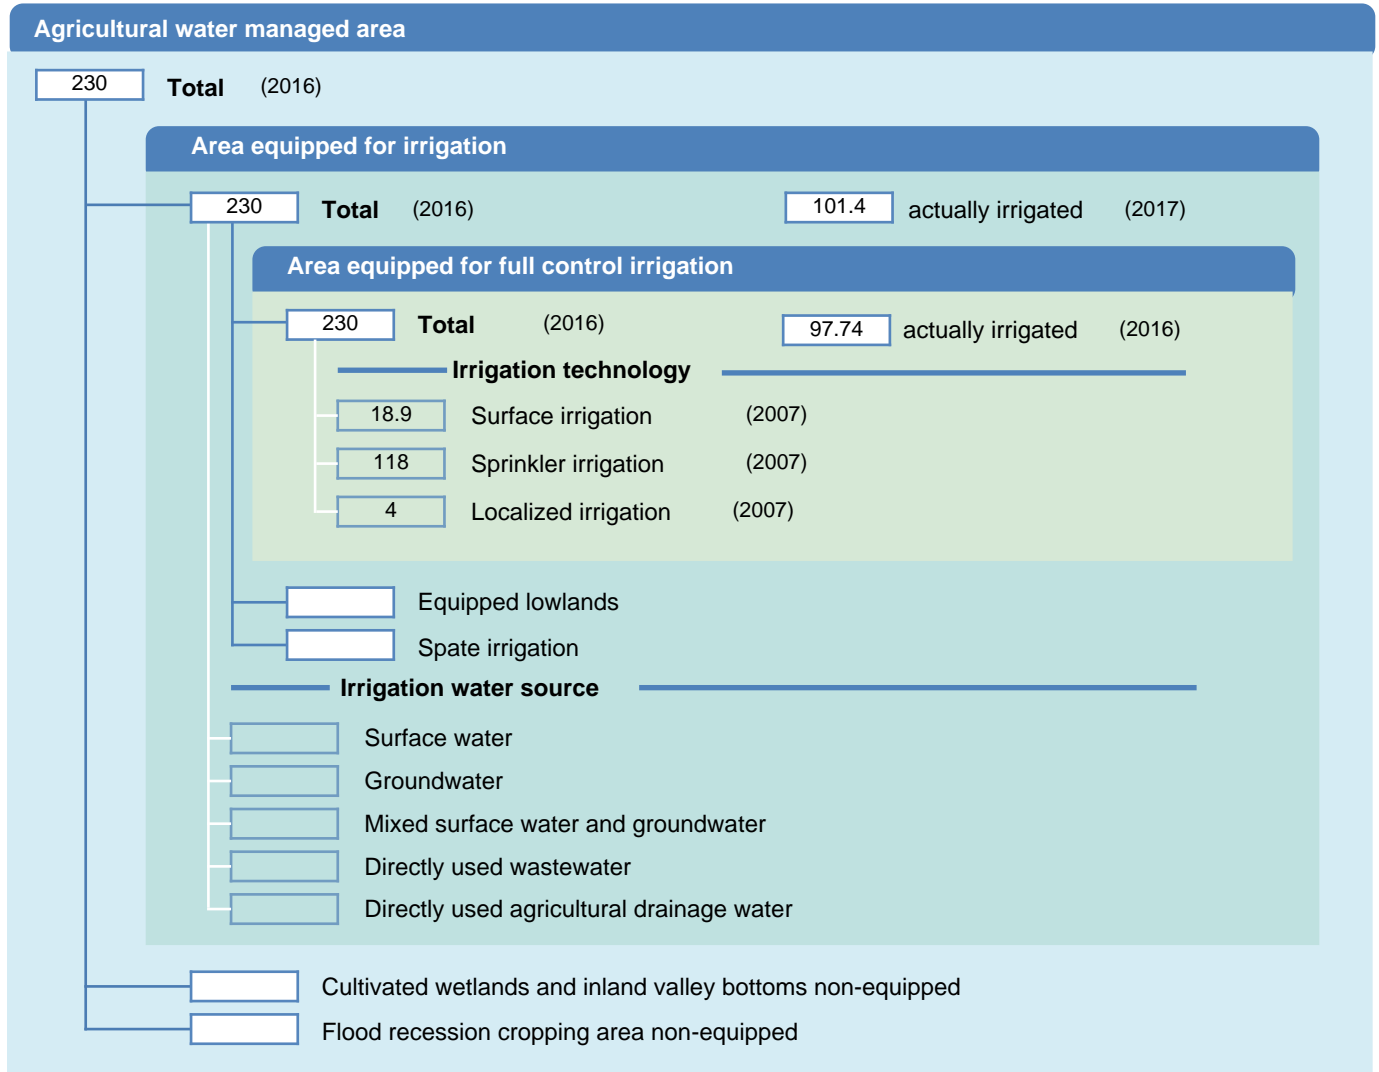

Irrigation areas sheet

Hungary

PHYSICAL AREAS (THOUSAND HECTARES)

HARVESTED AREAS (THOUSAND HECTARES)