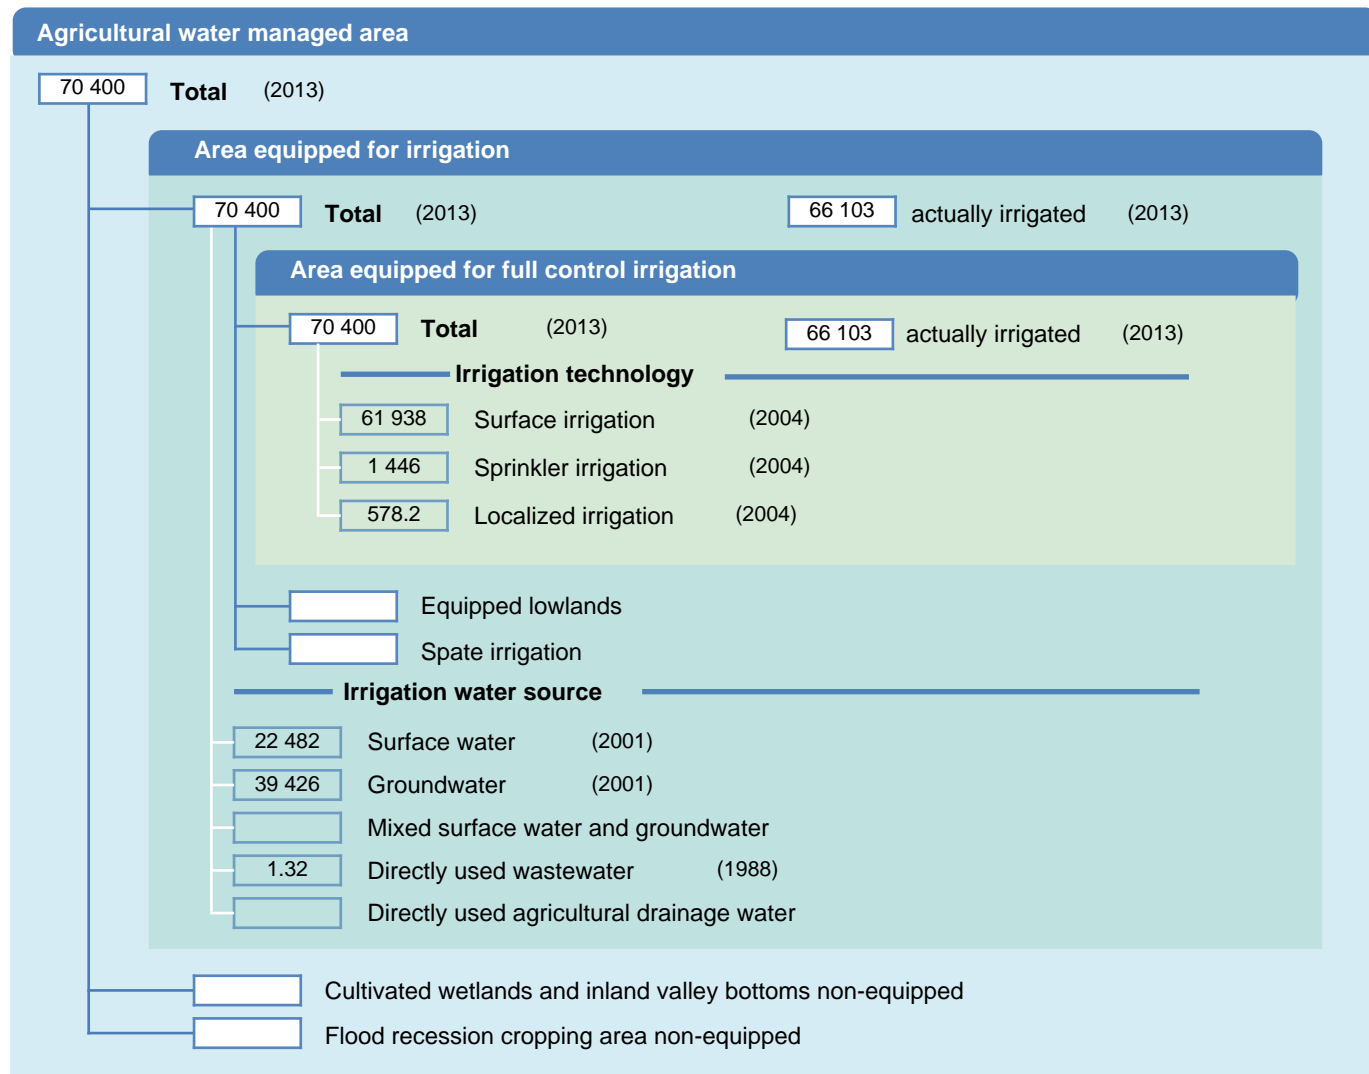

Irrigation areas sheet

India

PHYSICAL AREAS (THOUSAND HECTARES)

HARVESTED AREAS (THOUSAND HECTARES)