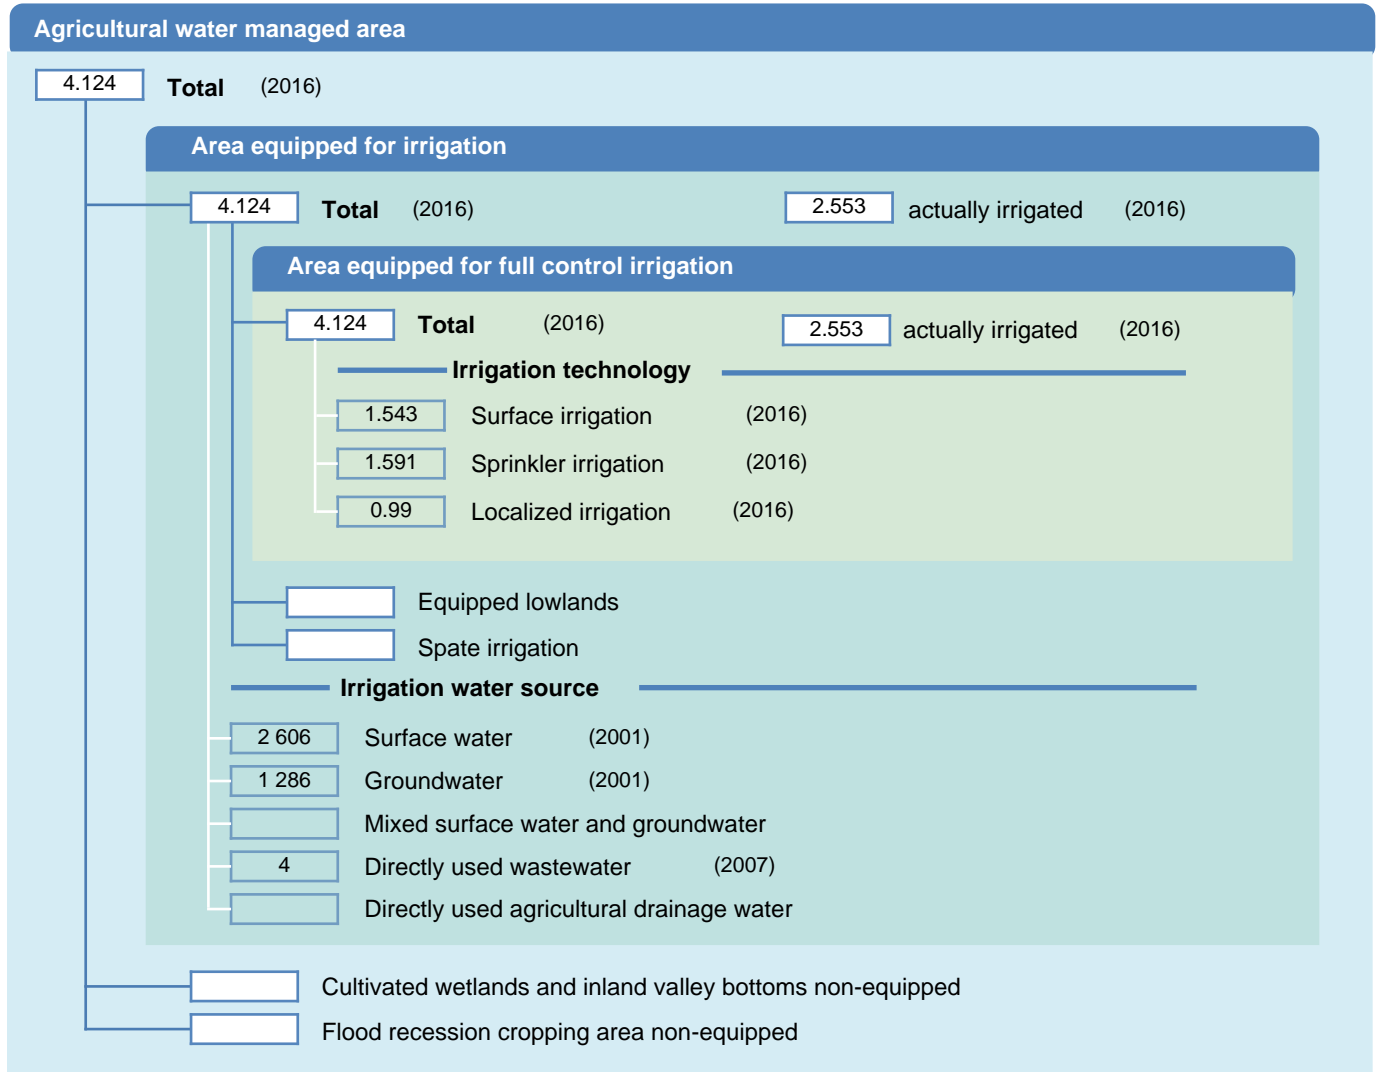

Irrigation areas sheet

Italy

PHYSICAL AREAS (THOUSAND HECTARES)

HARVESTED AREAS (THOUSAND HECTARES)