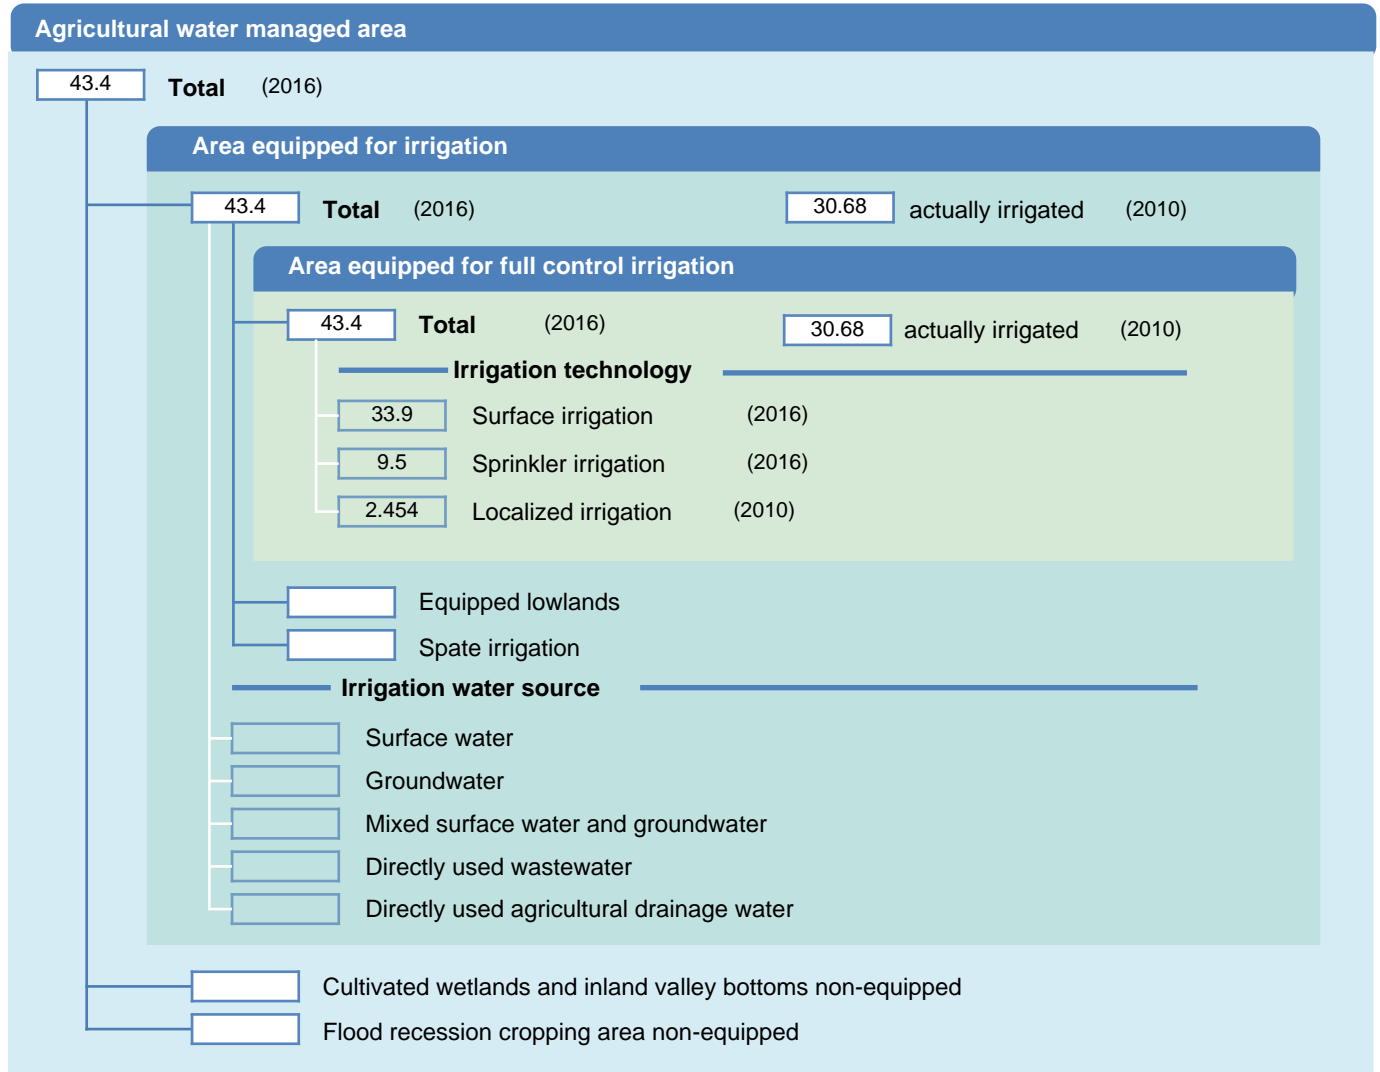

Irrigation areas sheet

Jamaica

PHYSICAL AREAS (THOUSAND HECTARES)

HARVESTED AREAS (THOUSAND HECTARES)