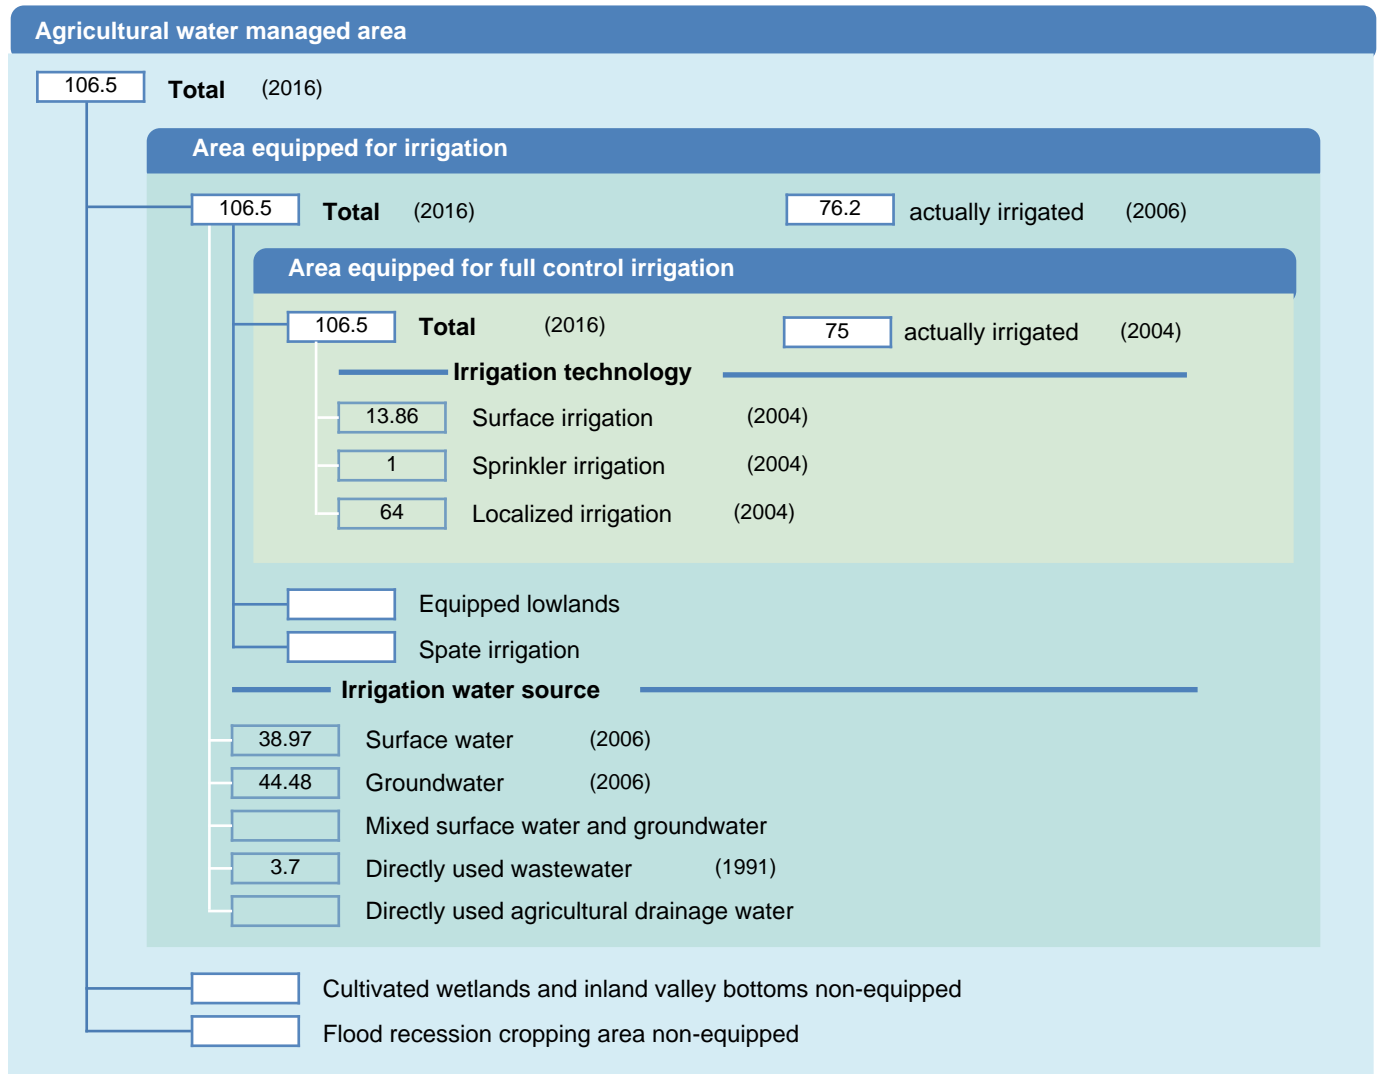

Irrigation areas sheet

Jordan

PHYSICAL AREAS (THOUSAND HECTARES)

HARVESTED AREAS (THOUSAND HECTARES)