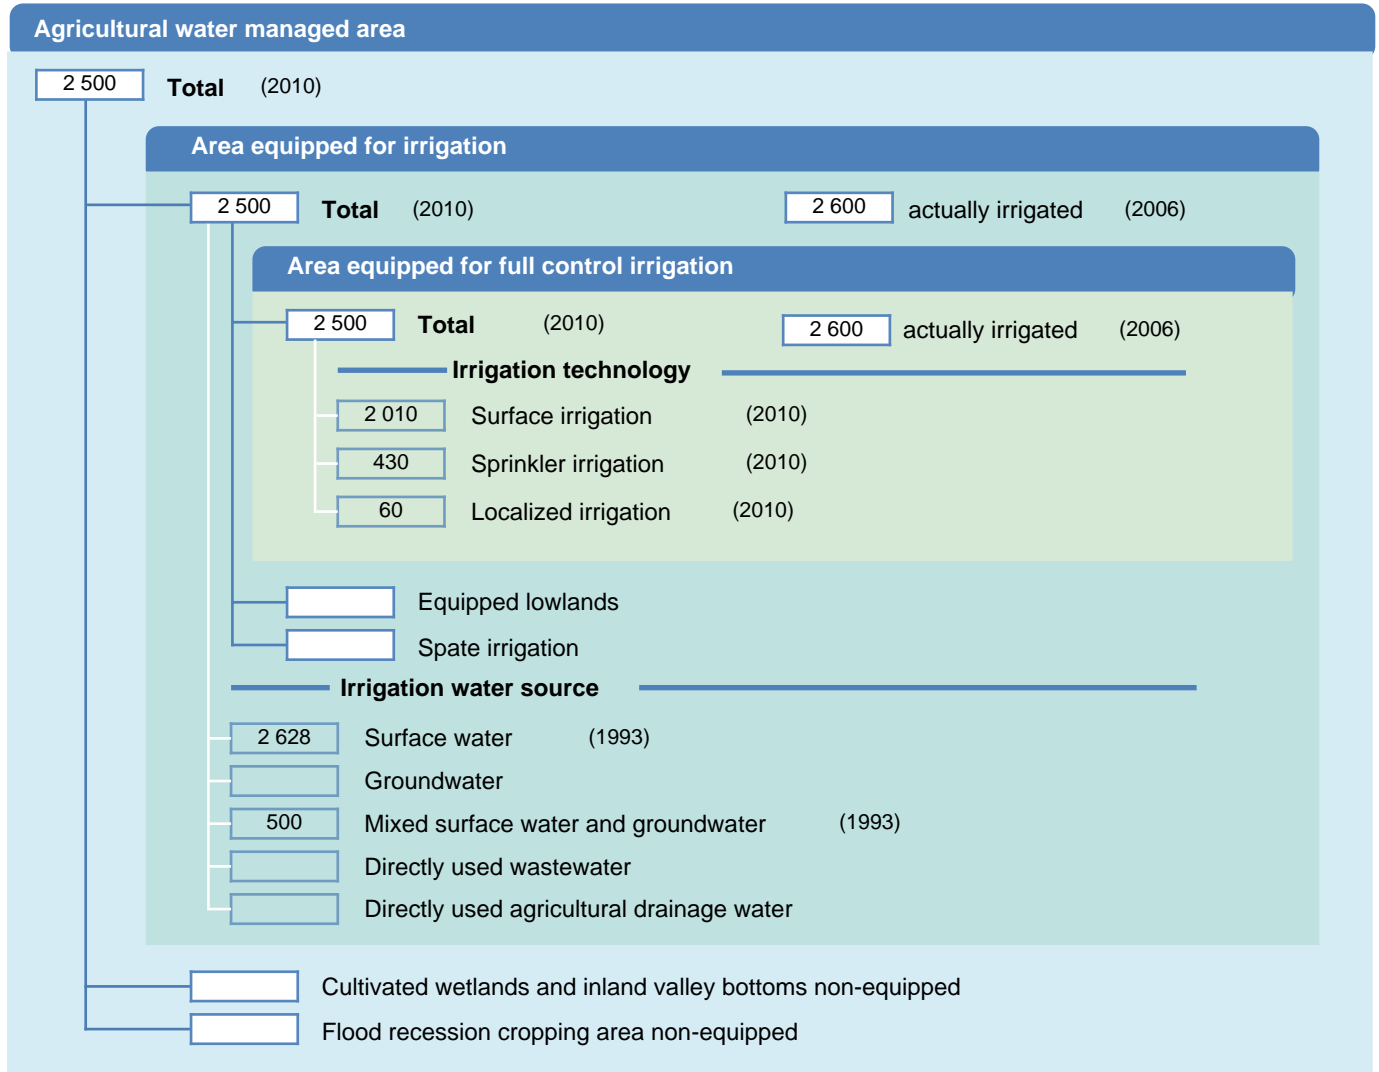

Irrigation areas sheet

Japan

PHYSICAL AREAS (THOUSAND HECTARES)

HARVESTED AREAS (THOUSAND HECTARES)