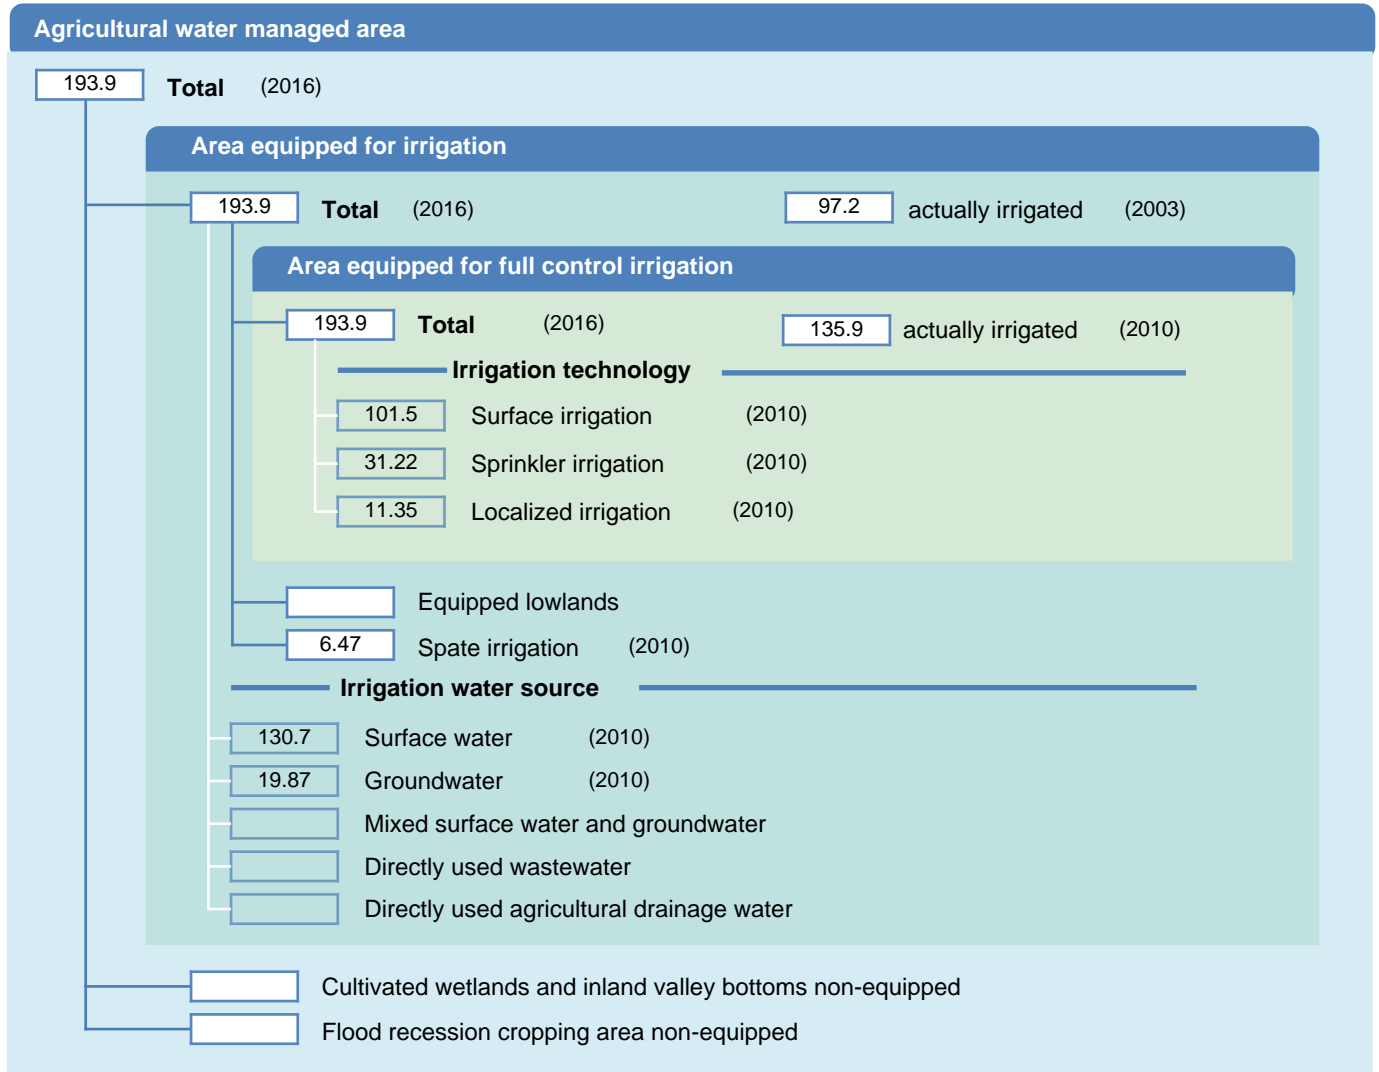

# Irrigation areas sheet

Kenya

## PHYSICAL AREAS (THOUSAND HECTARES)

## HARVESTED AREAS (THOUSAND HECTARES)