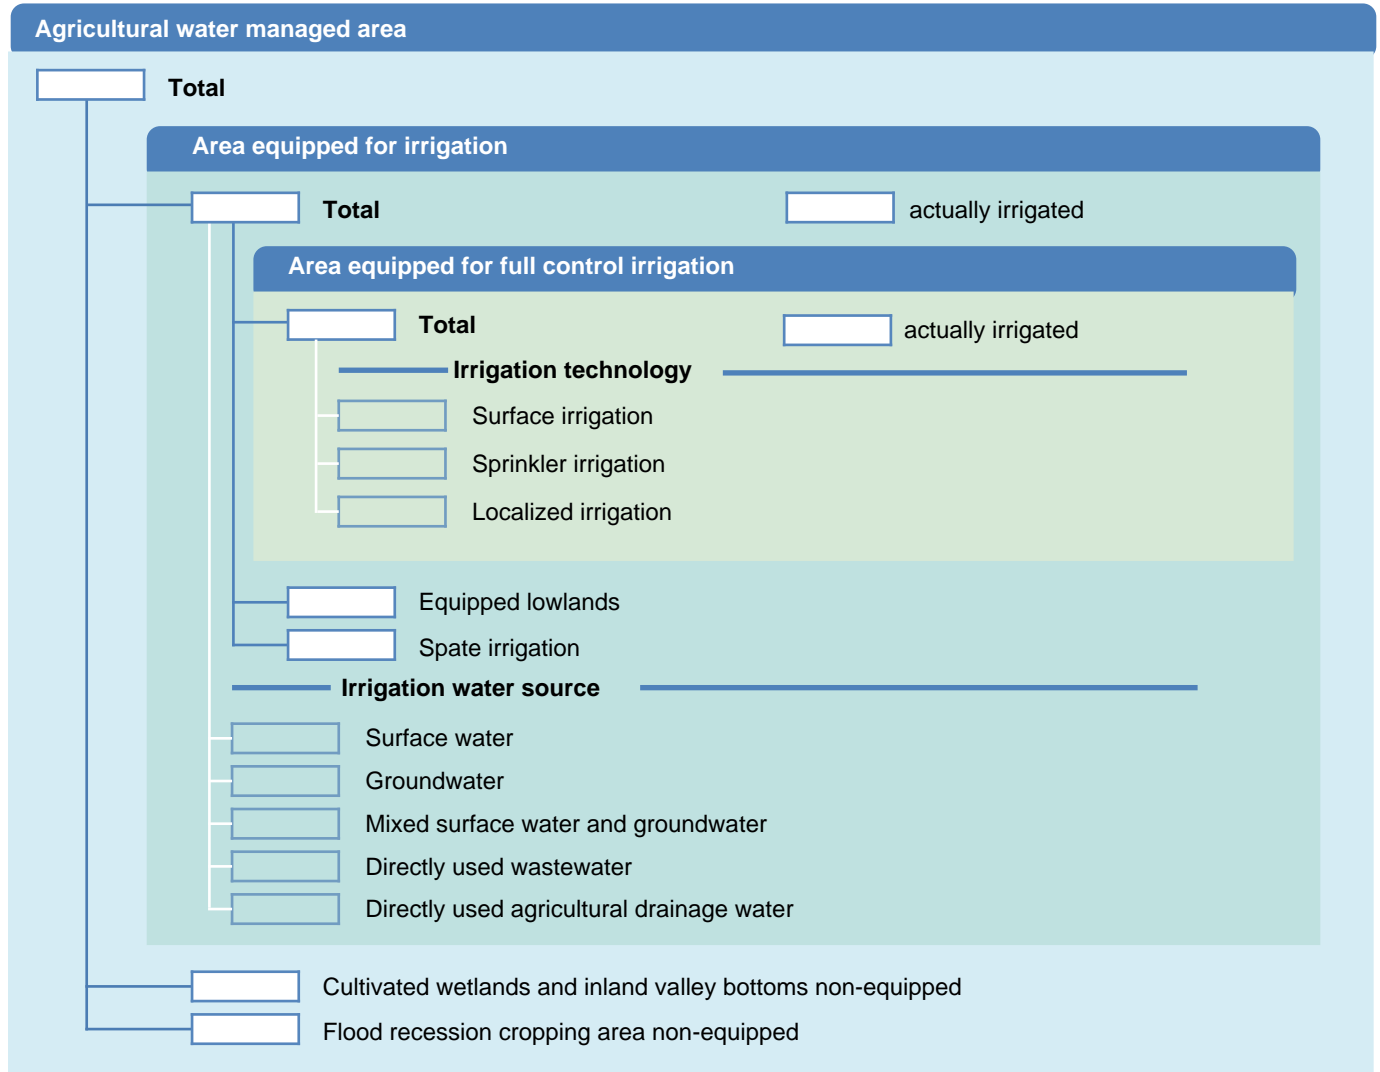

Irrigation areas sheet

Kiribati

PHYSICAL AREAS (THOUSAND HECTARES)

HARVESTED AREAS (THOUSAND HECTARES)