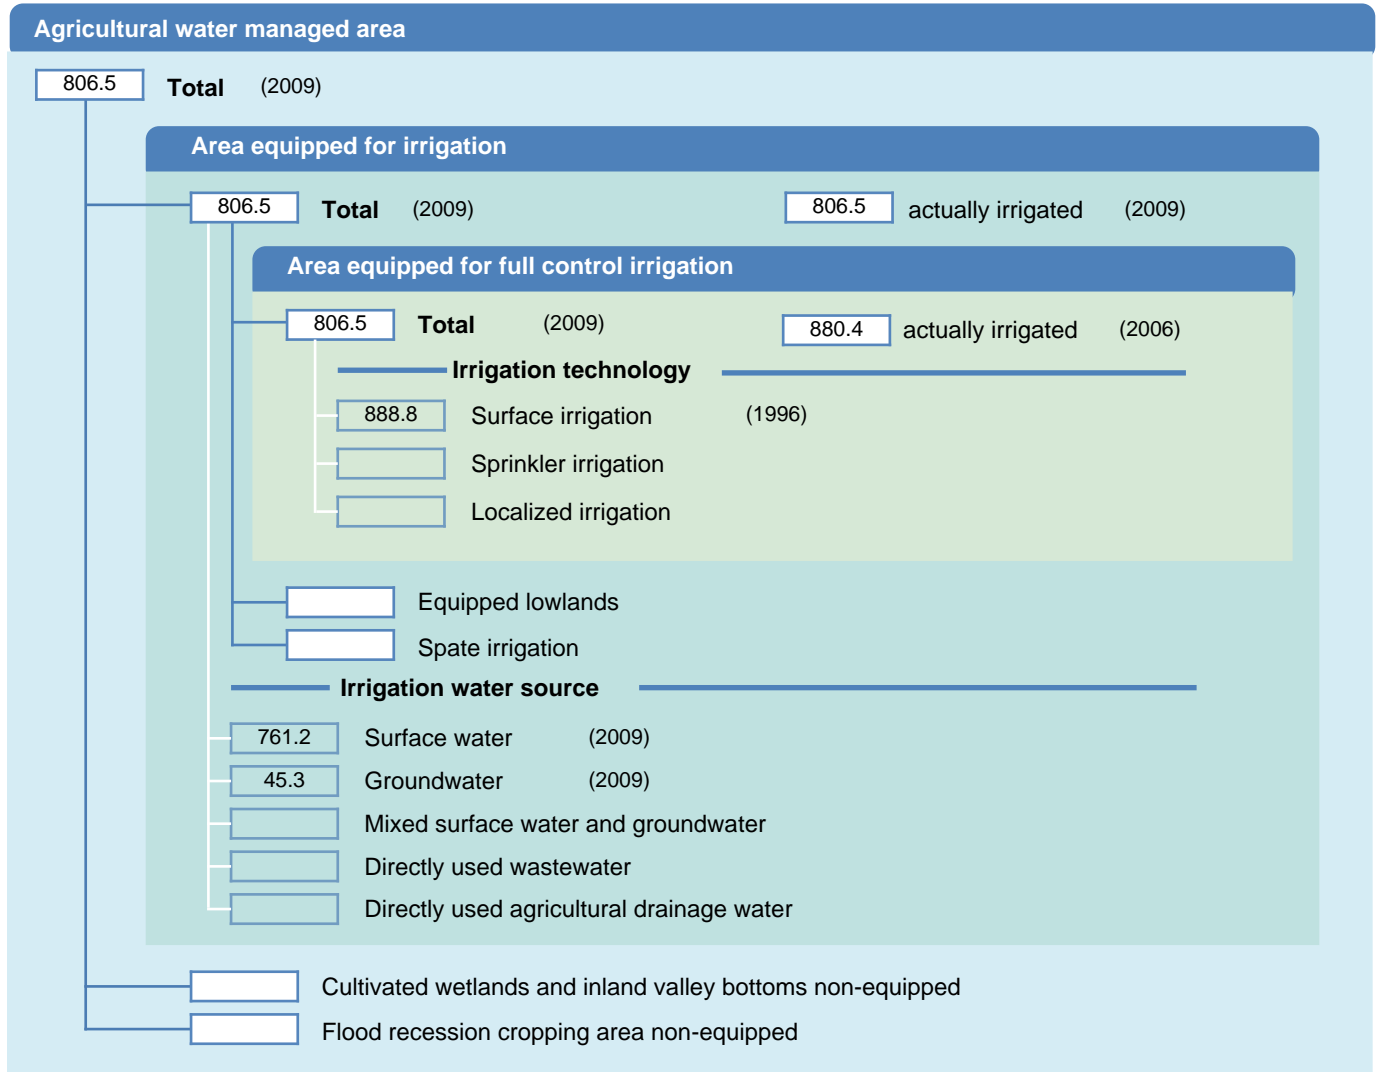

Irrigation areas sheet

Republic of Korea

PHYSICAL AREAS (THOUSAND HECTARES)

HARVESTED AREAS (THOUSAND HECTARES)