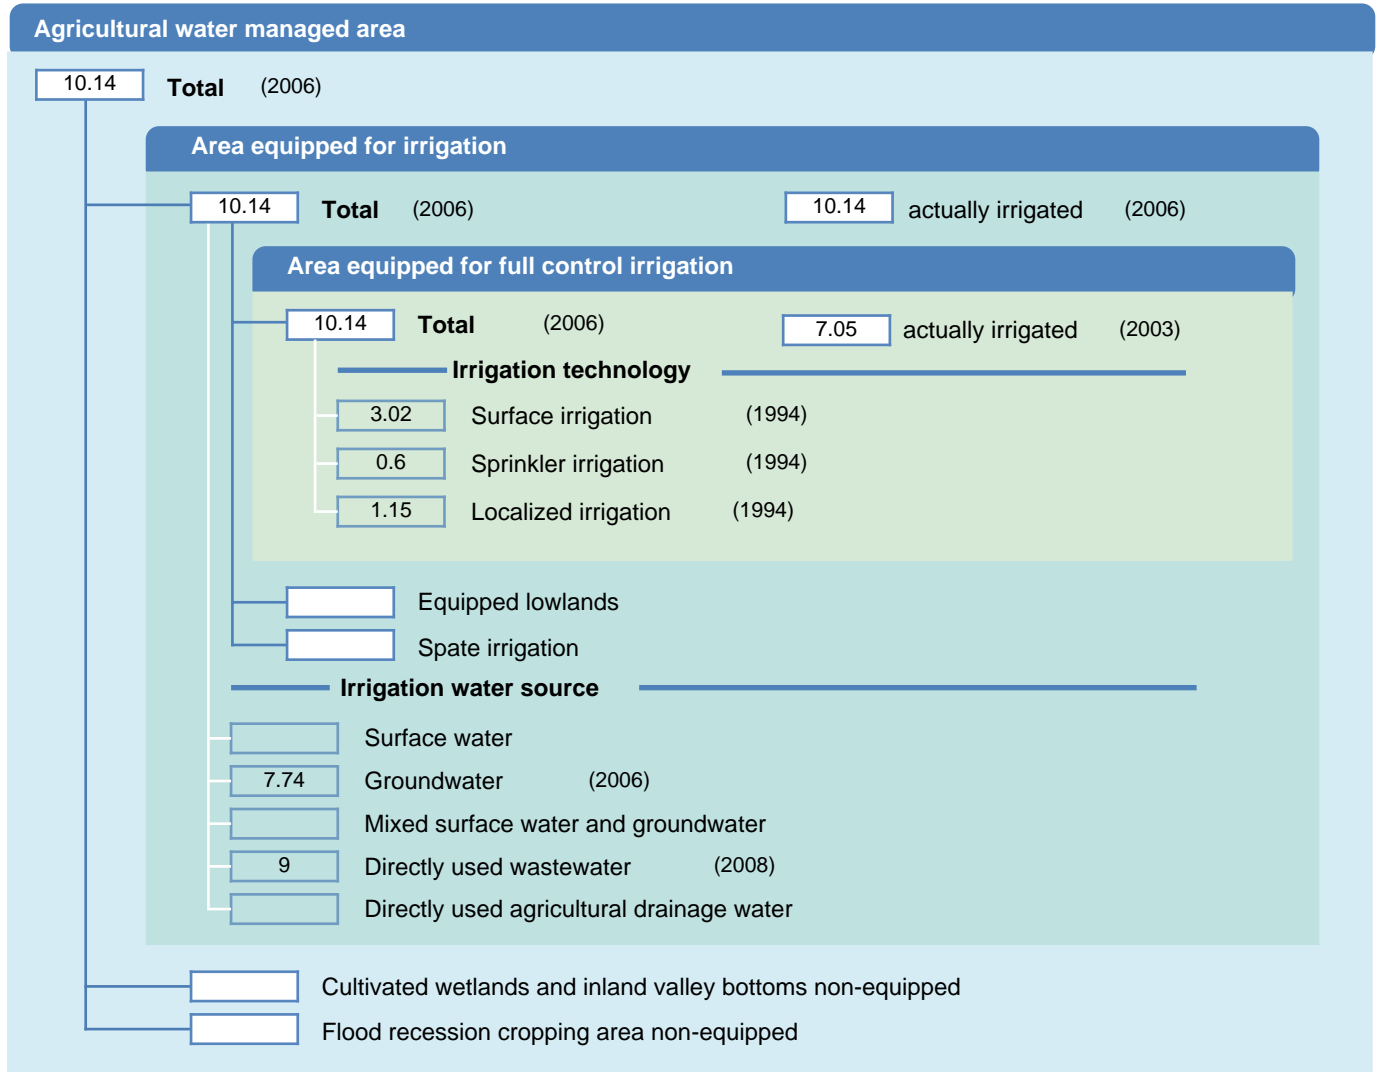

Irrigation areas sheet

Kuwait

PHYSICAL AREAS (THOUSAND HECTARES)

HARVESTED AREAS (THOUSAND HECTARES)