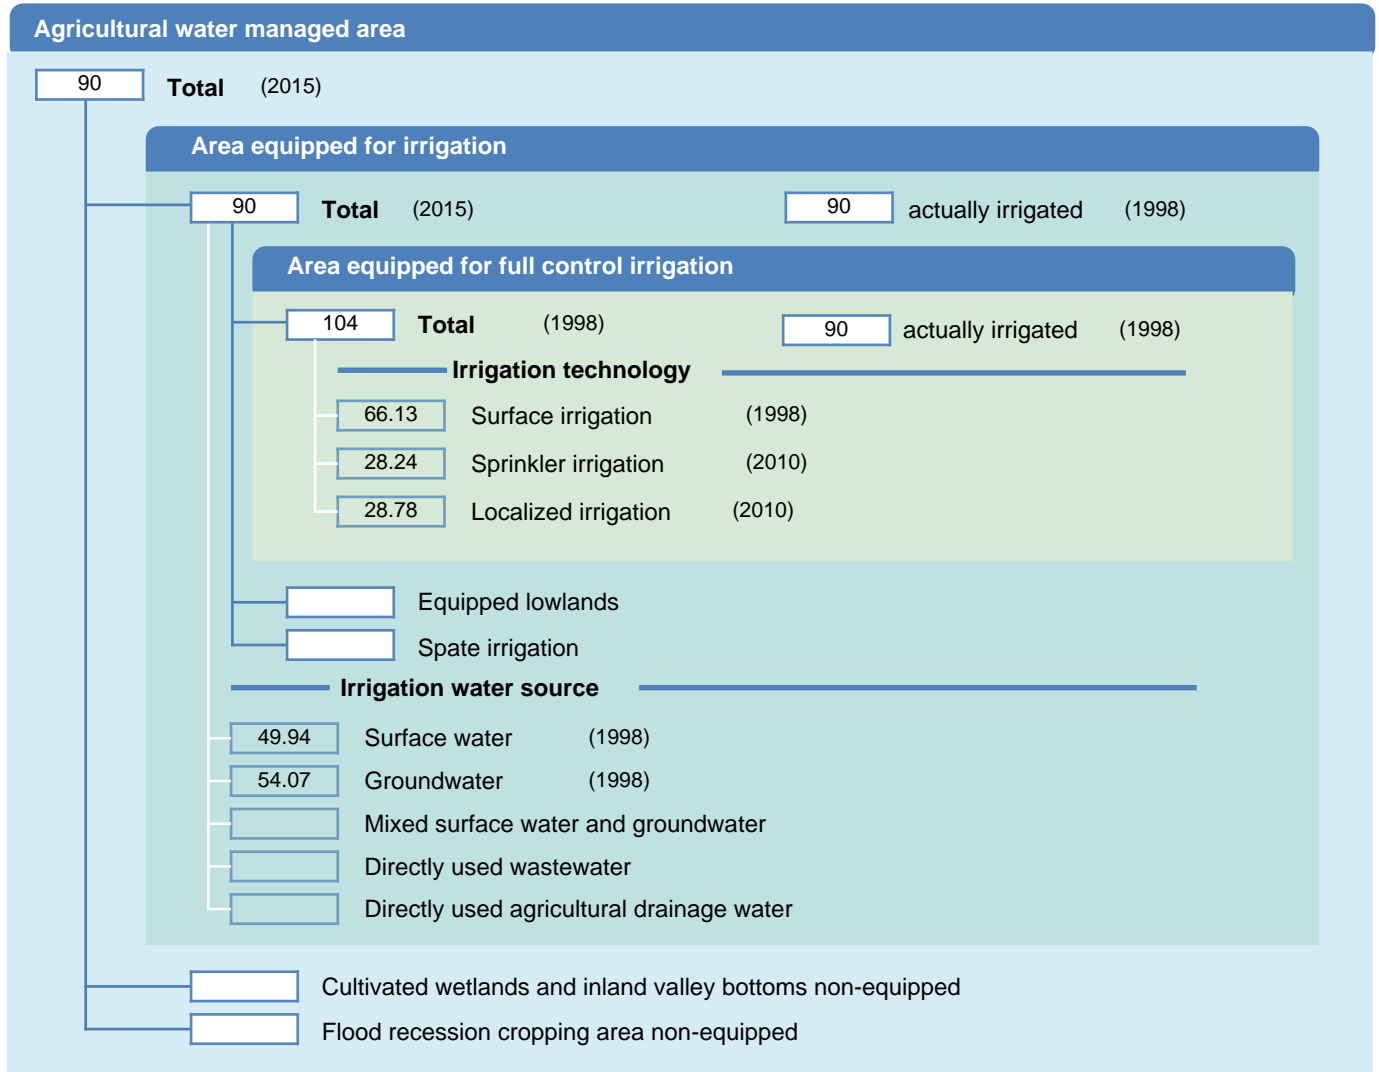

# Irrigation areas sheet

Lebanon

## PHYSICAL AREAS (THOUSAND HECTARES)

## HARVESTED AREAS (THOUSAND HECTARES)