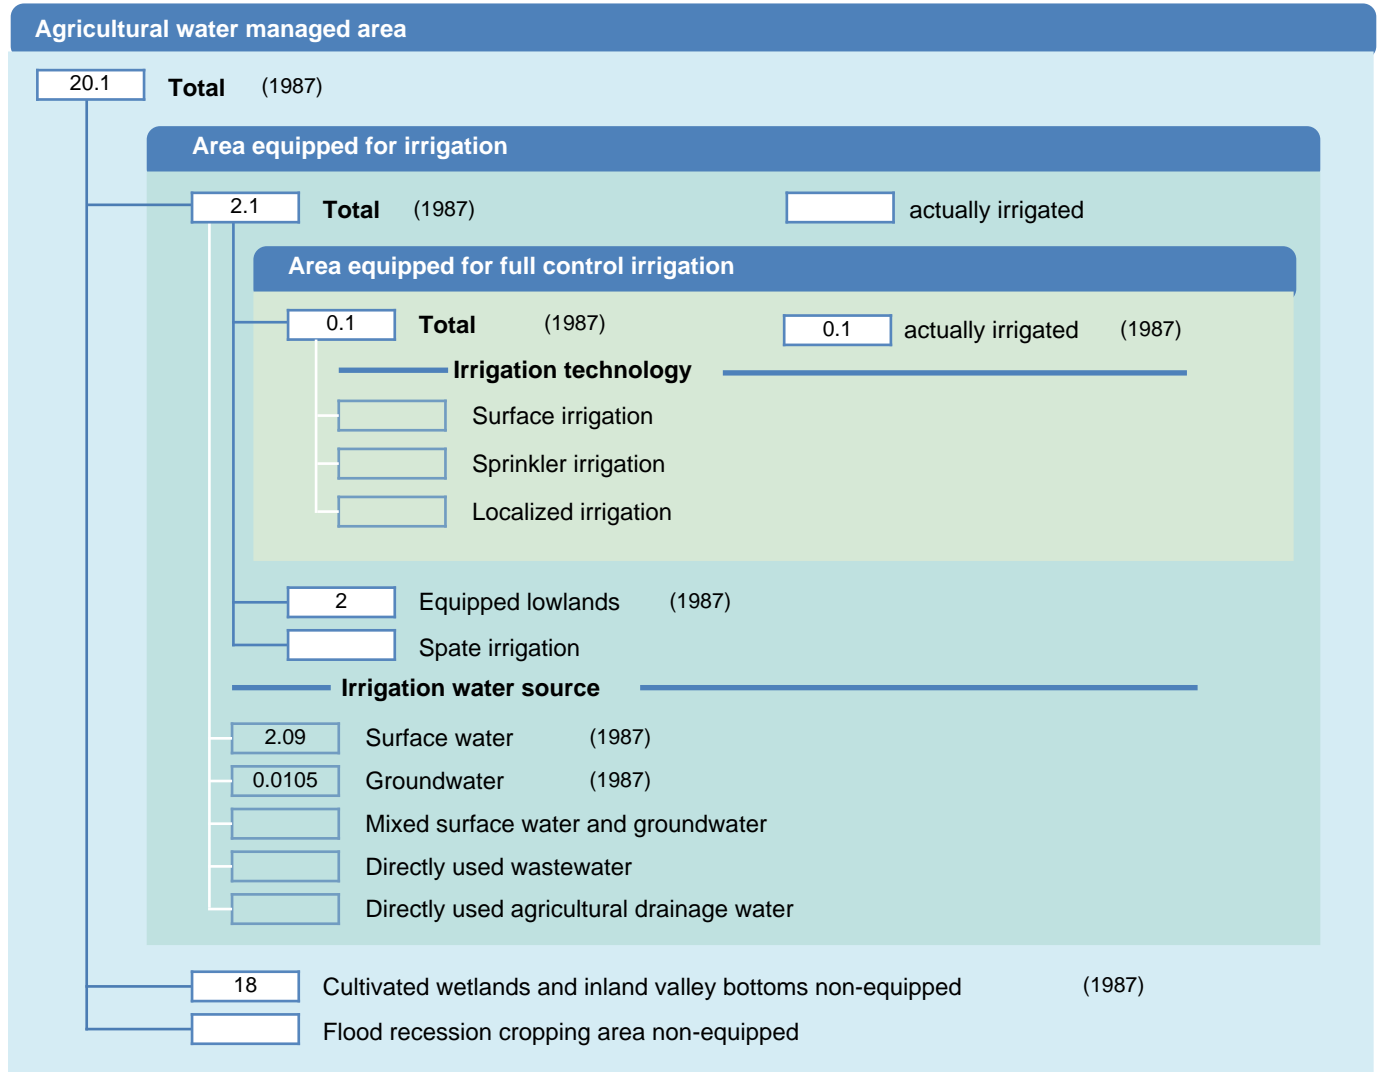

Irrigation areas sheet

Liberia

PHYSICAL AREAS (THOUSAND HECTARES)

HARVESTED AREAS (THOUSAND HECTARES)