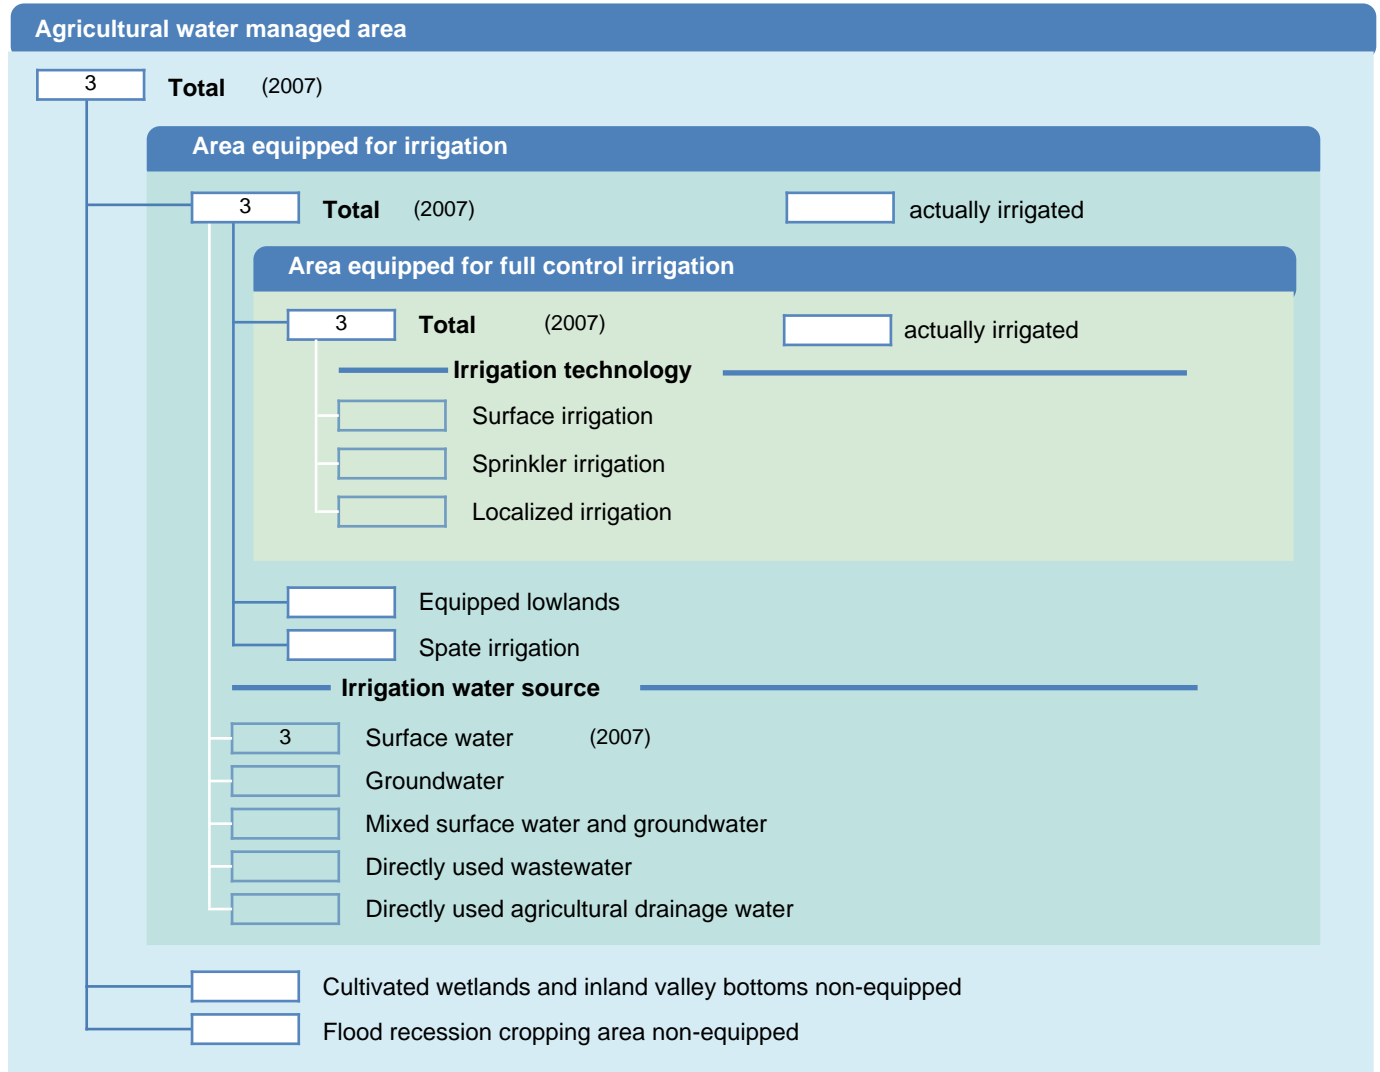

Irrigation areas sheet

Saint Lucia

PHYSICAL AREAS (THOUSAND HECTARES)

HARVESTED AREAS (THOUSAND HECTARES)