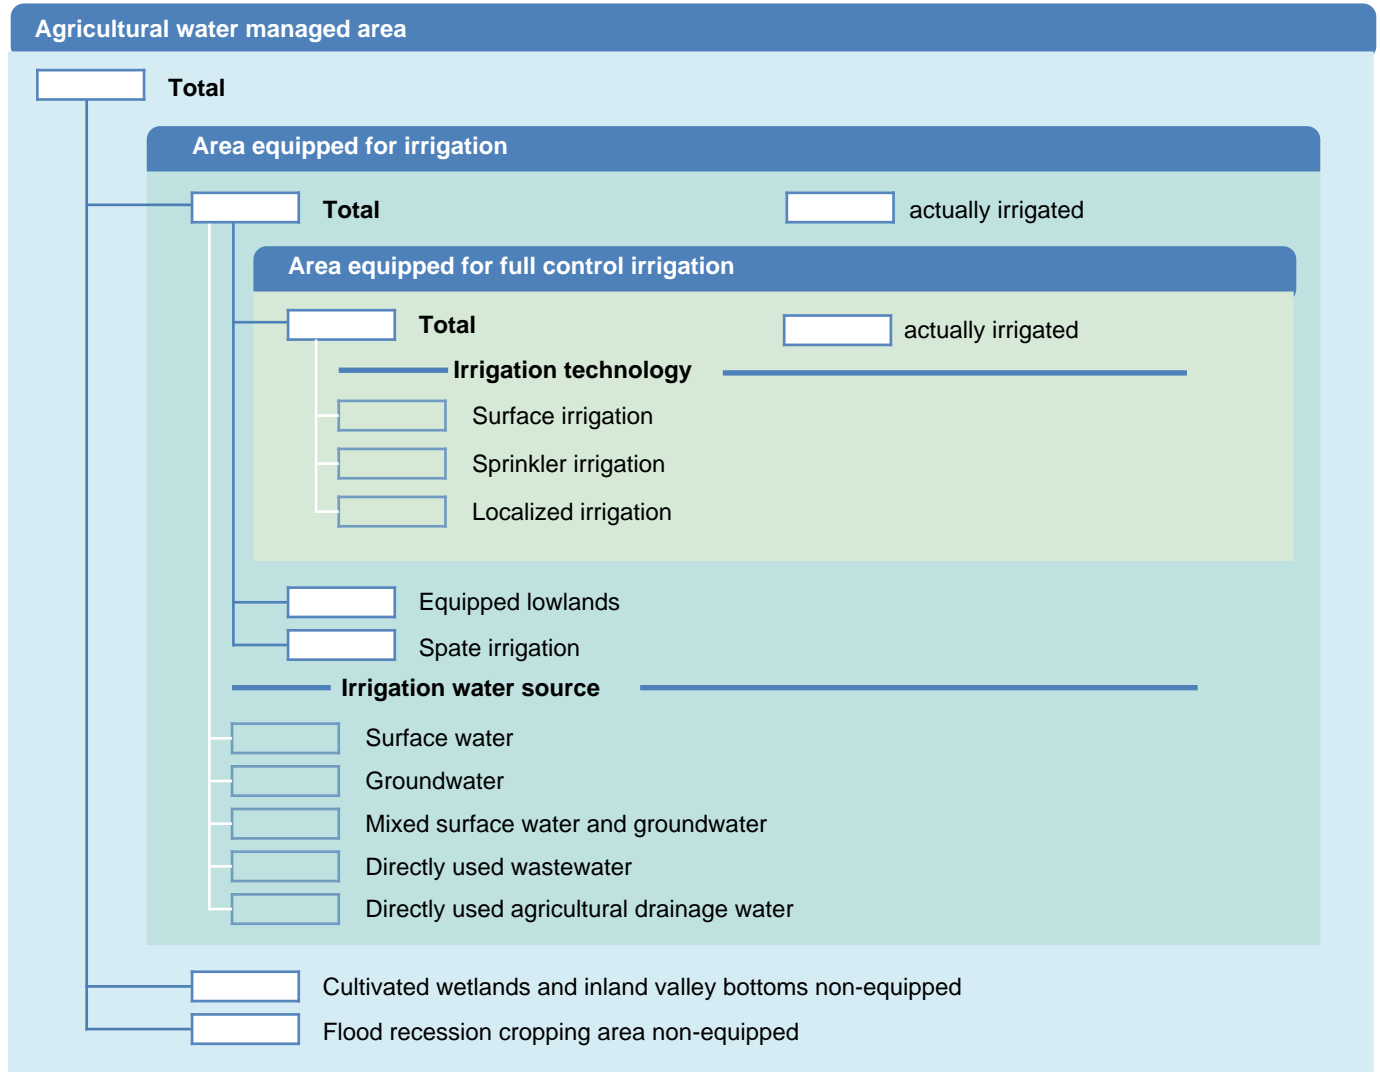

# Irrigation areas sheet

Liechtenstein

## HARVESTED AREAS (THOUSAND HECTARES)