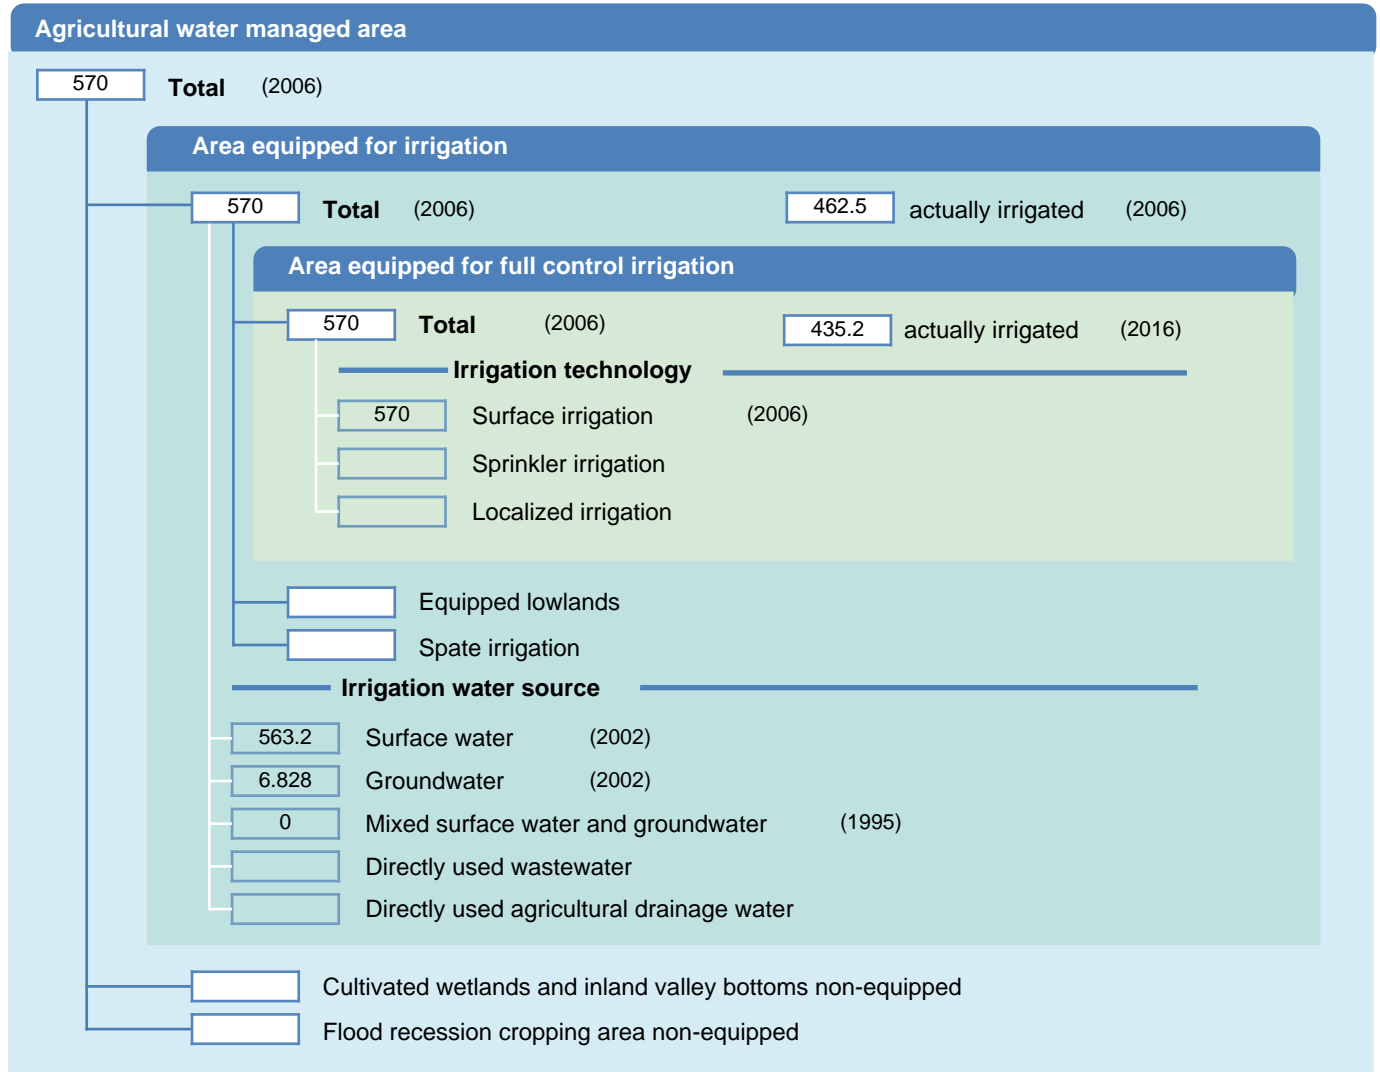

Irrigation areas sheet

Sri Lanka

PHYSICAL AREAS (THOUSAND HECTARES)

HARVESTED AREAS (THOUSAND HECTARES)