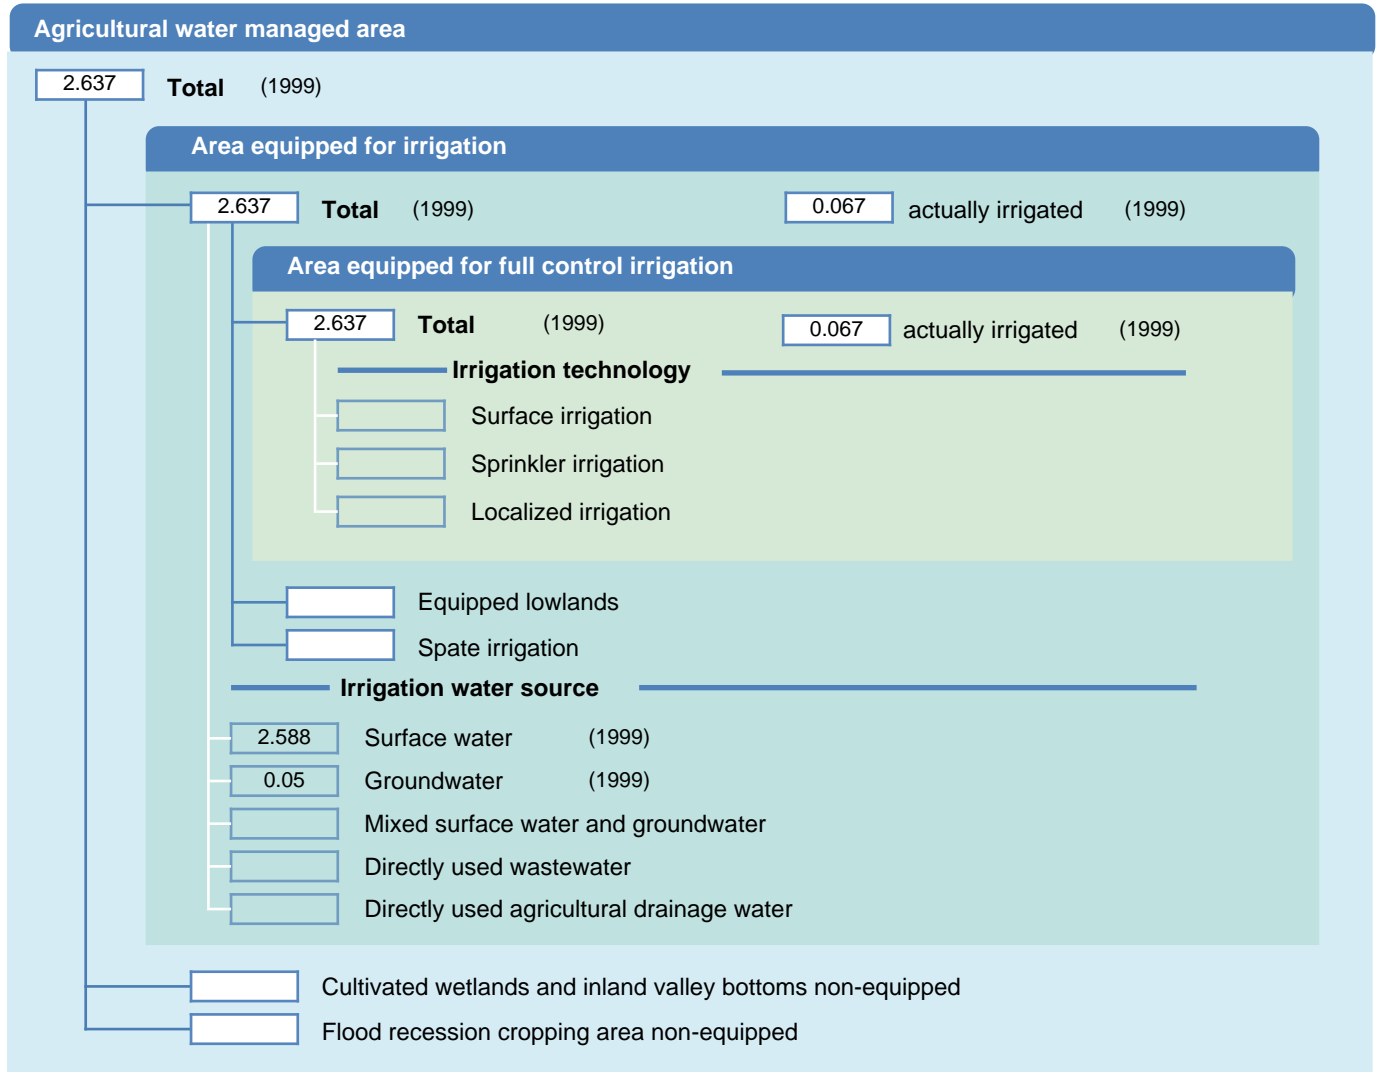

Irrigation areas sheet

Lesotho

PHYSICAL AREAS (THOUSAND HECTARES)

HARVESTED AREAS (THOUSAND HECTARES)