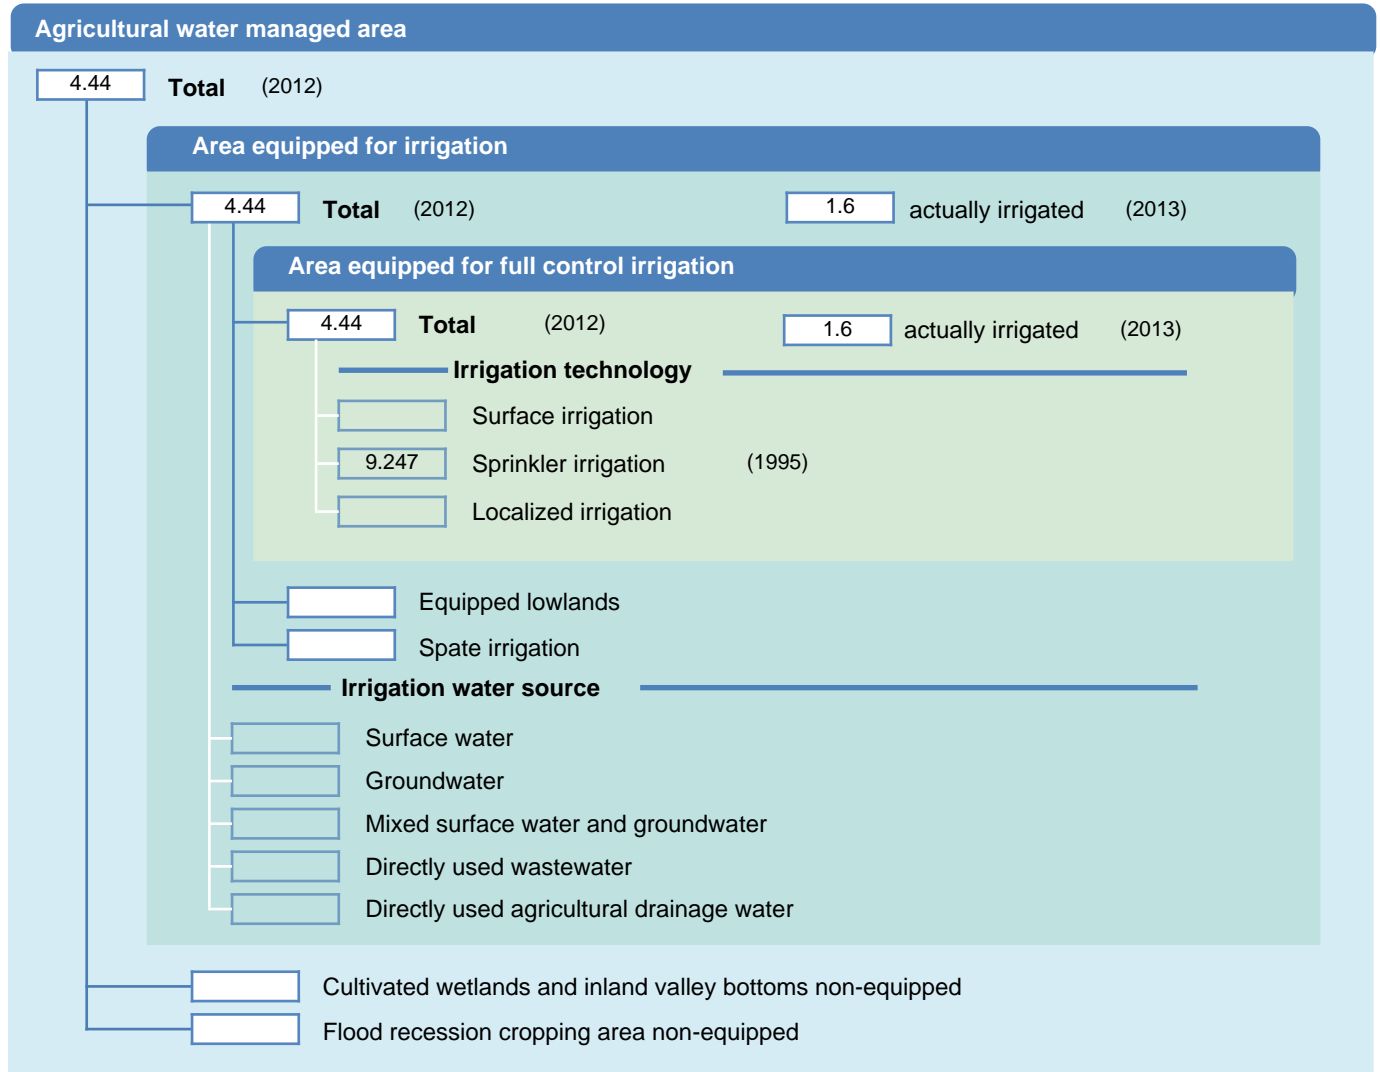

Irrigation areas sheet

Lithuania

PHYSICAL AREAS (THOUSAND HECTARES)

HARVESTED AREAS (THOUSAND HECTARES)