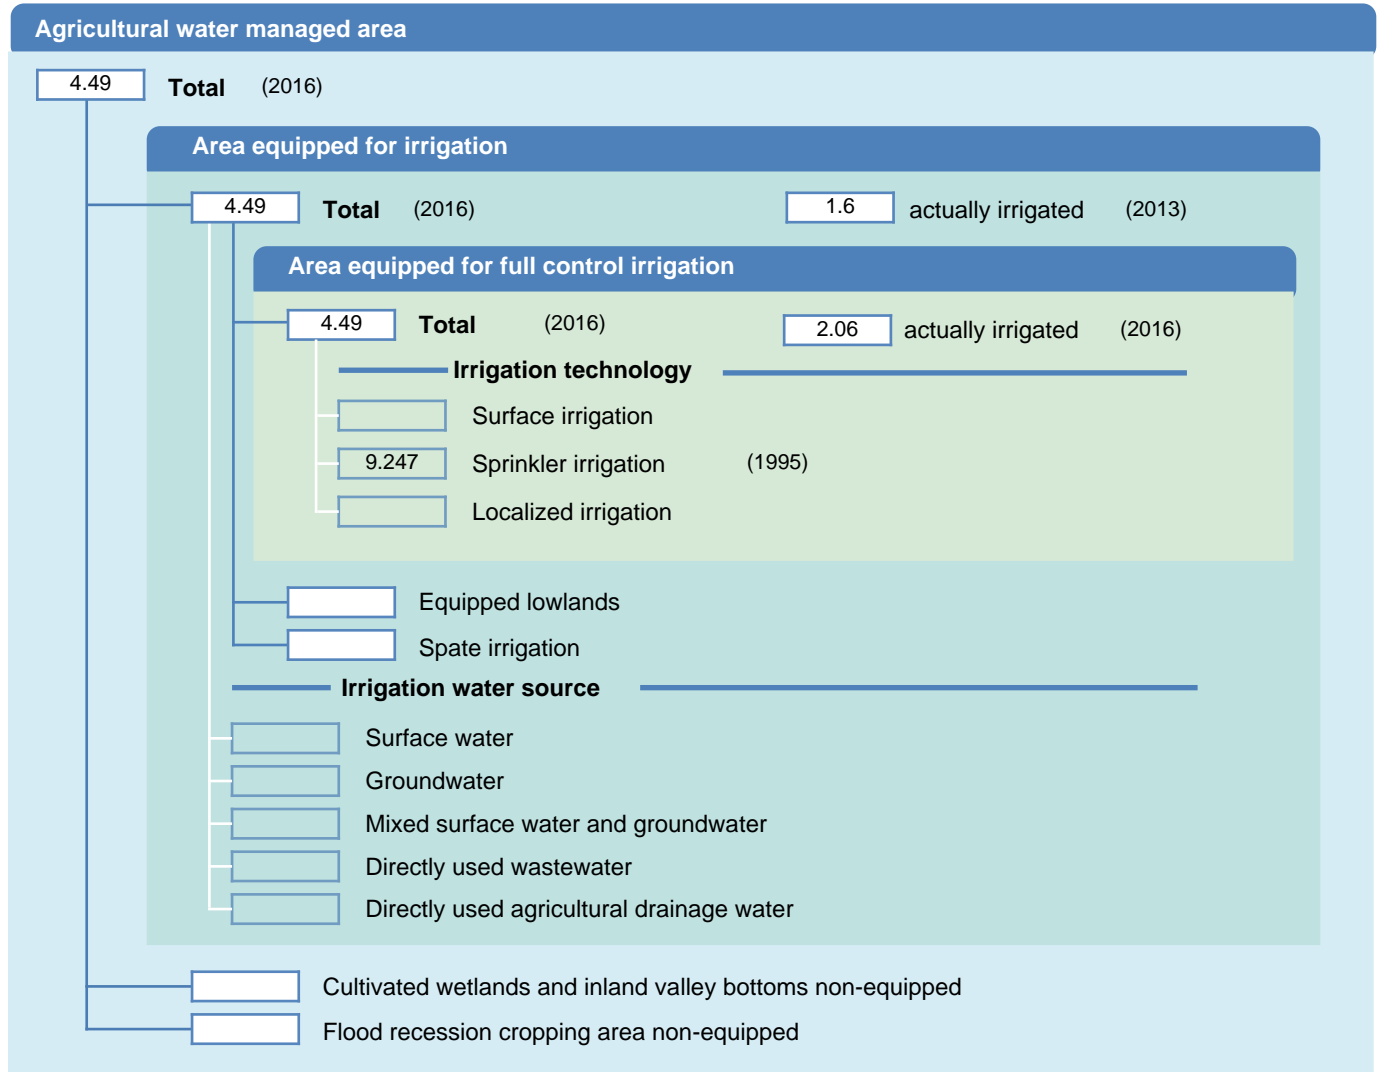

# Irrigation areas sheet

Lithuania

## PHYSICAL AREAS (THOUSAND HECTARES)

## HARVESTED AREAS (THOUSAND HECTARES)