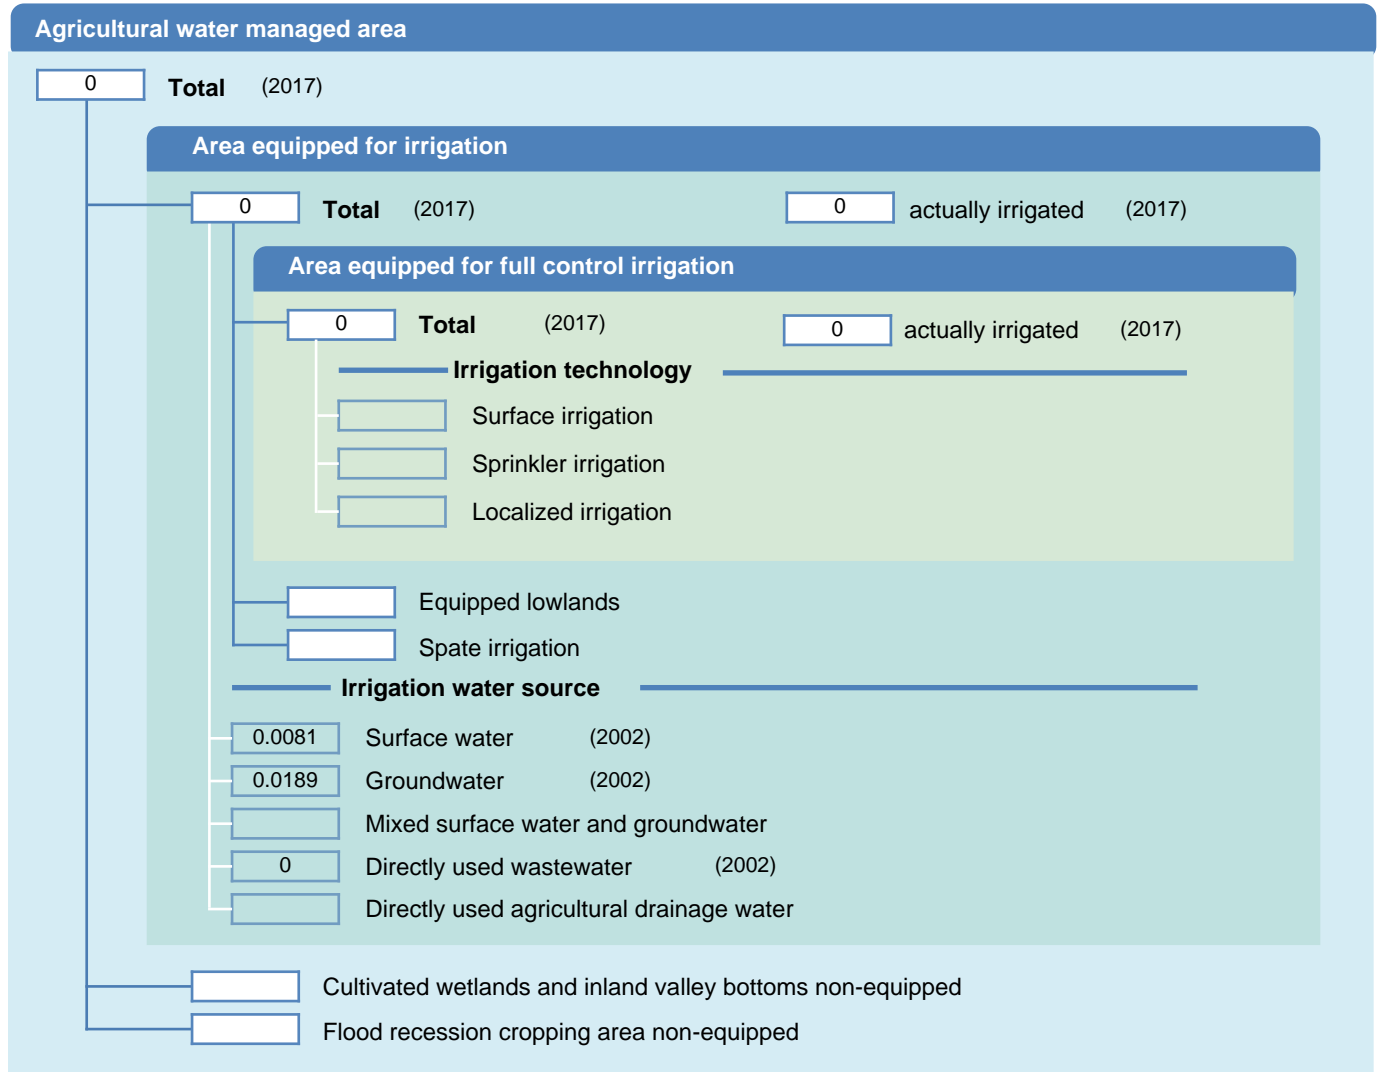

# Irrigation areas sheet

Luxembourg

## PHYSICAL AREAS (THOUSAND HECTARES)

## HARVESTED AREAS (THOUSAND HECTARES)