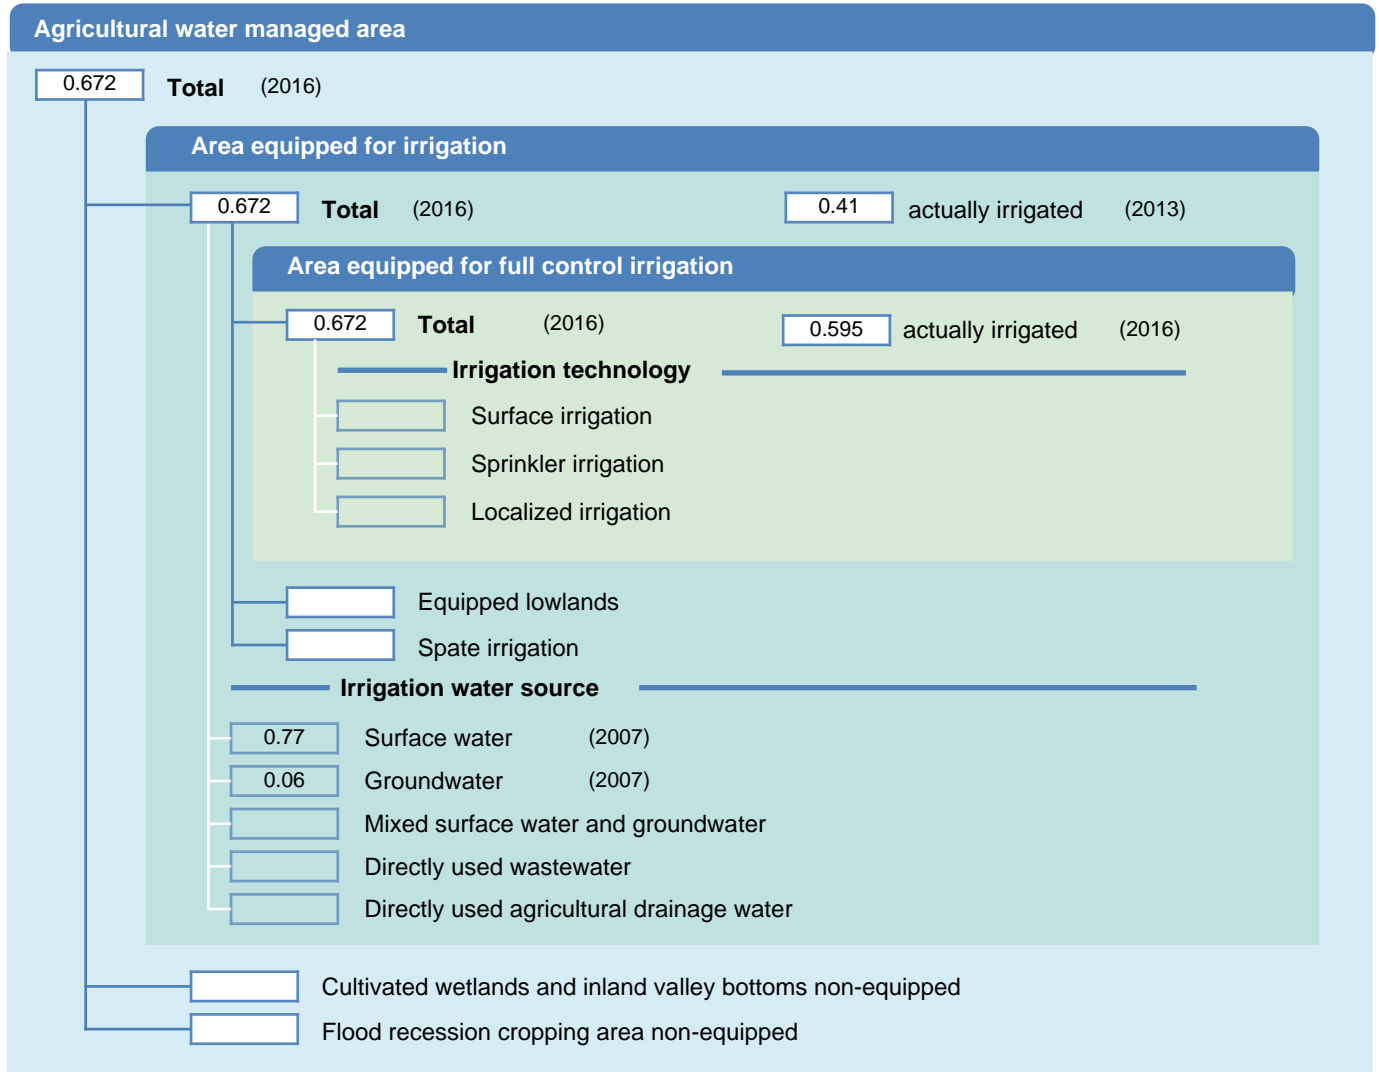

# Irrigation areas sheet

Latvia

## PHYSICAL AREAS (THOUSAND HECTARES)

## HARVESTED AREAS (THOUSAND HECTARES)