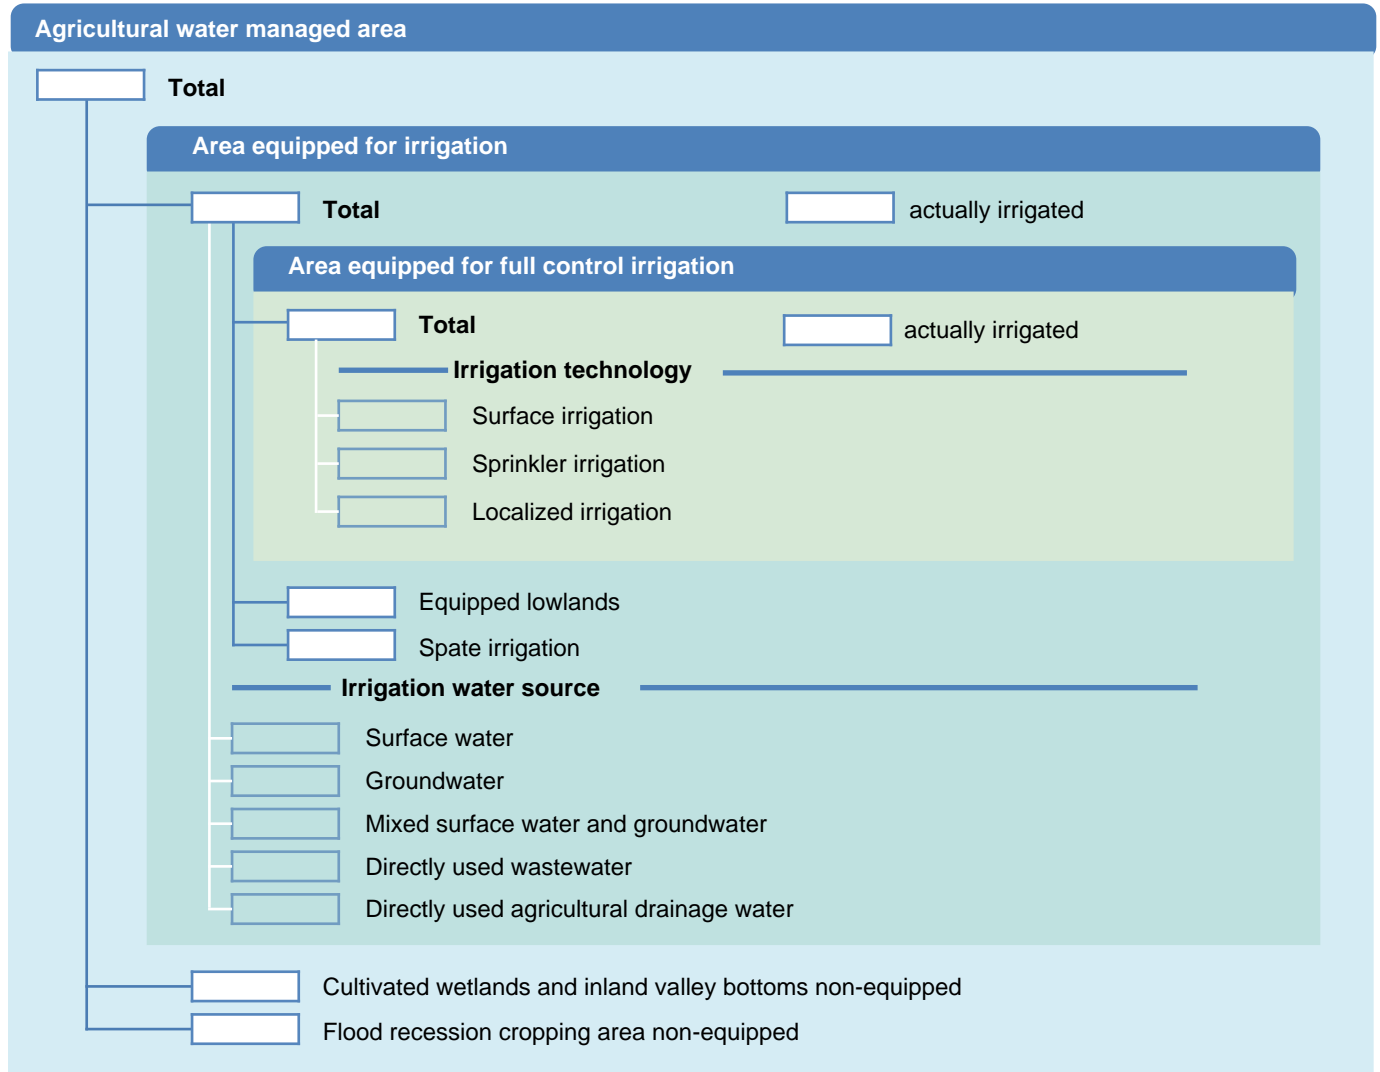

# Irrigation areas sheet

Monaco

## HARVESTED AREAS (THOUSAND HECTARES)