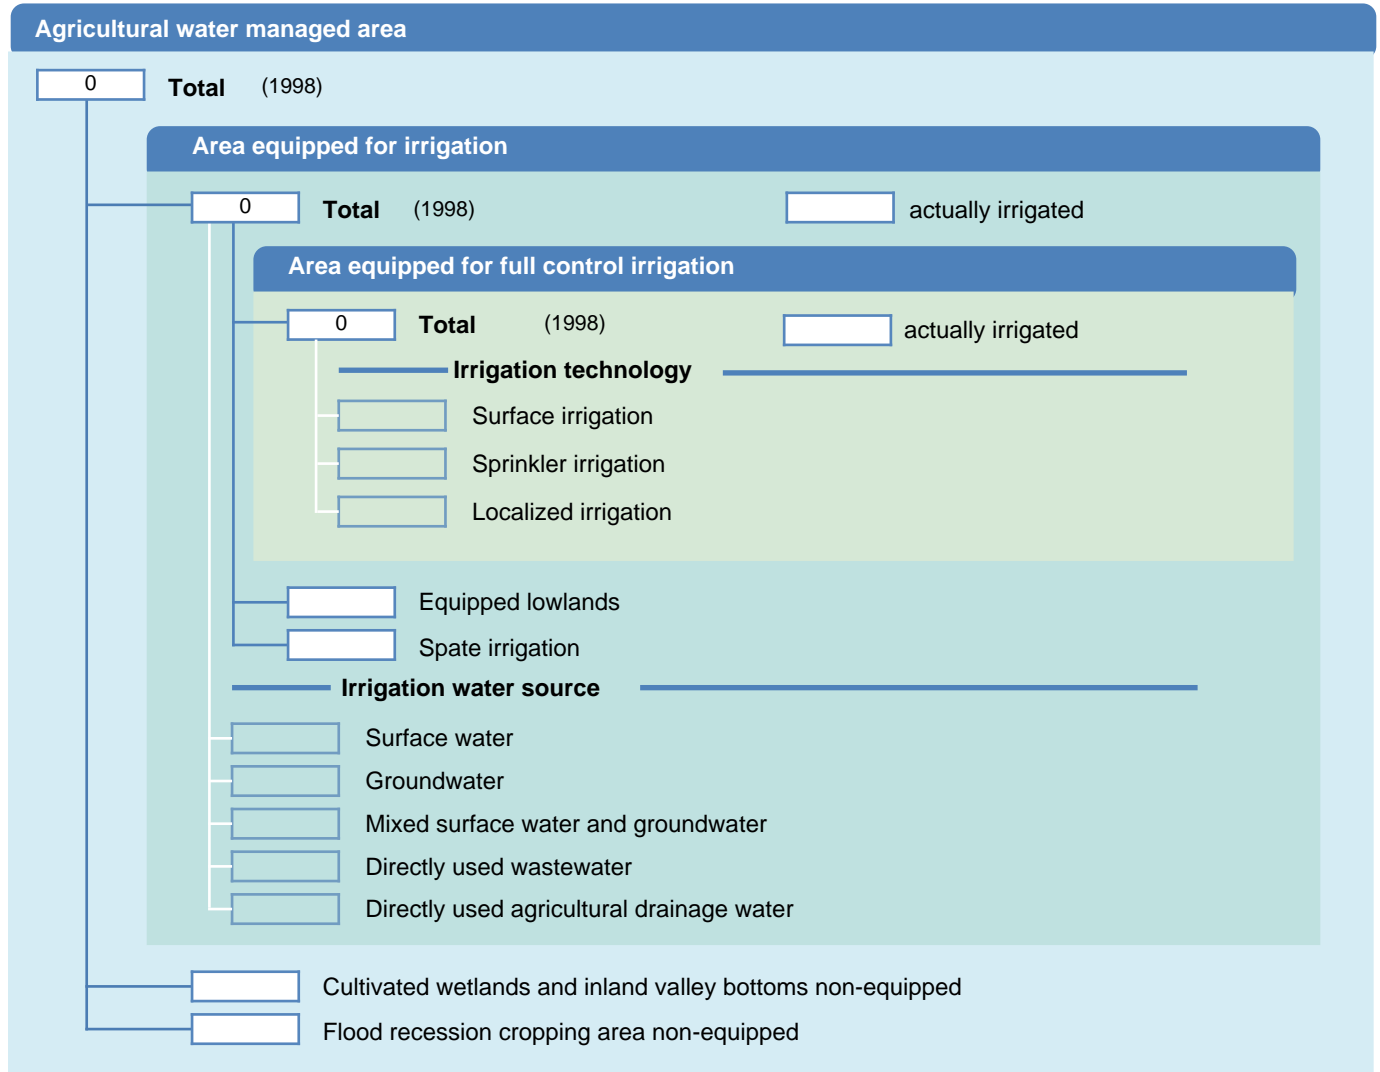

# Irrigation areas sheet

Maldives

## PHYSICAL AREAS (THOUSAND HECTARES)

## HARVESTED AREAS (THOUSAND HECTARES)