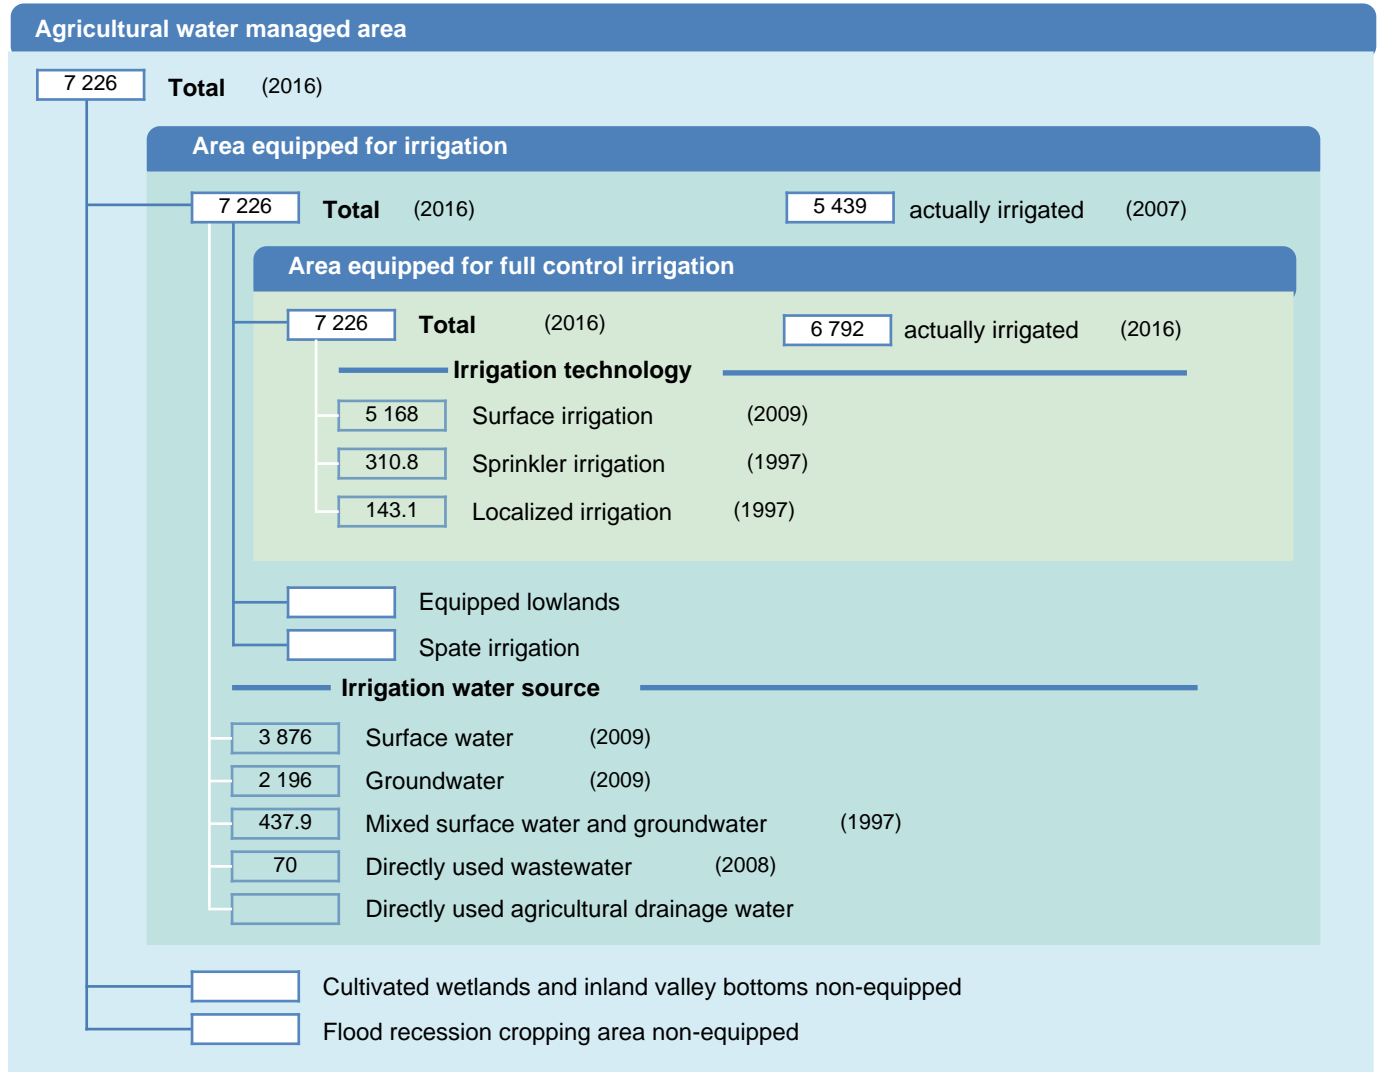

Irrigation areas sheet

Mexico

PHYSICAL AREAS (THOUSAND HECTARES)

HARVESTED AREAS (THOUSAND HECTARES)