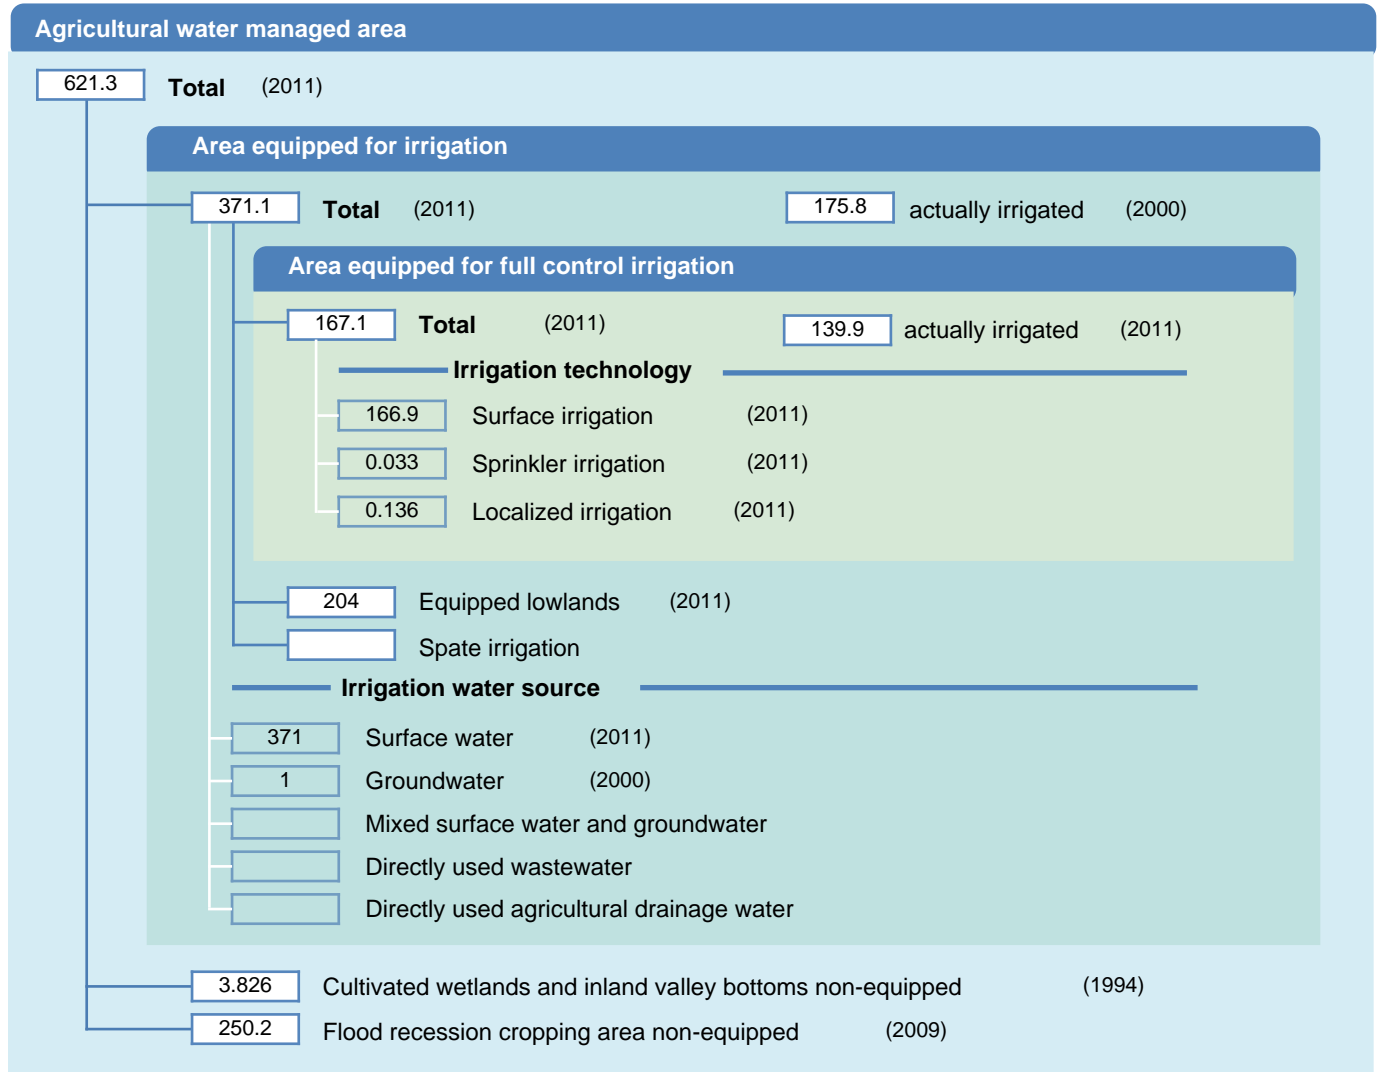

Irrigation areas sheet

Mali

PHYSICAL AREAS (THOUSAND HECTARES)

HARVESTED AREAS (THOUSAND HECTARES)