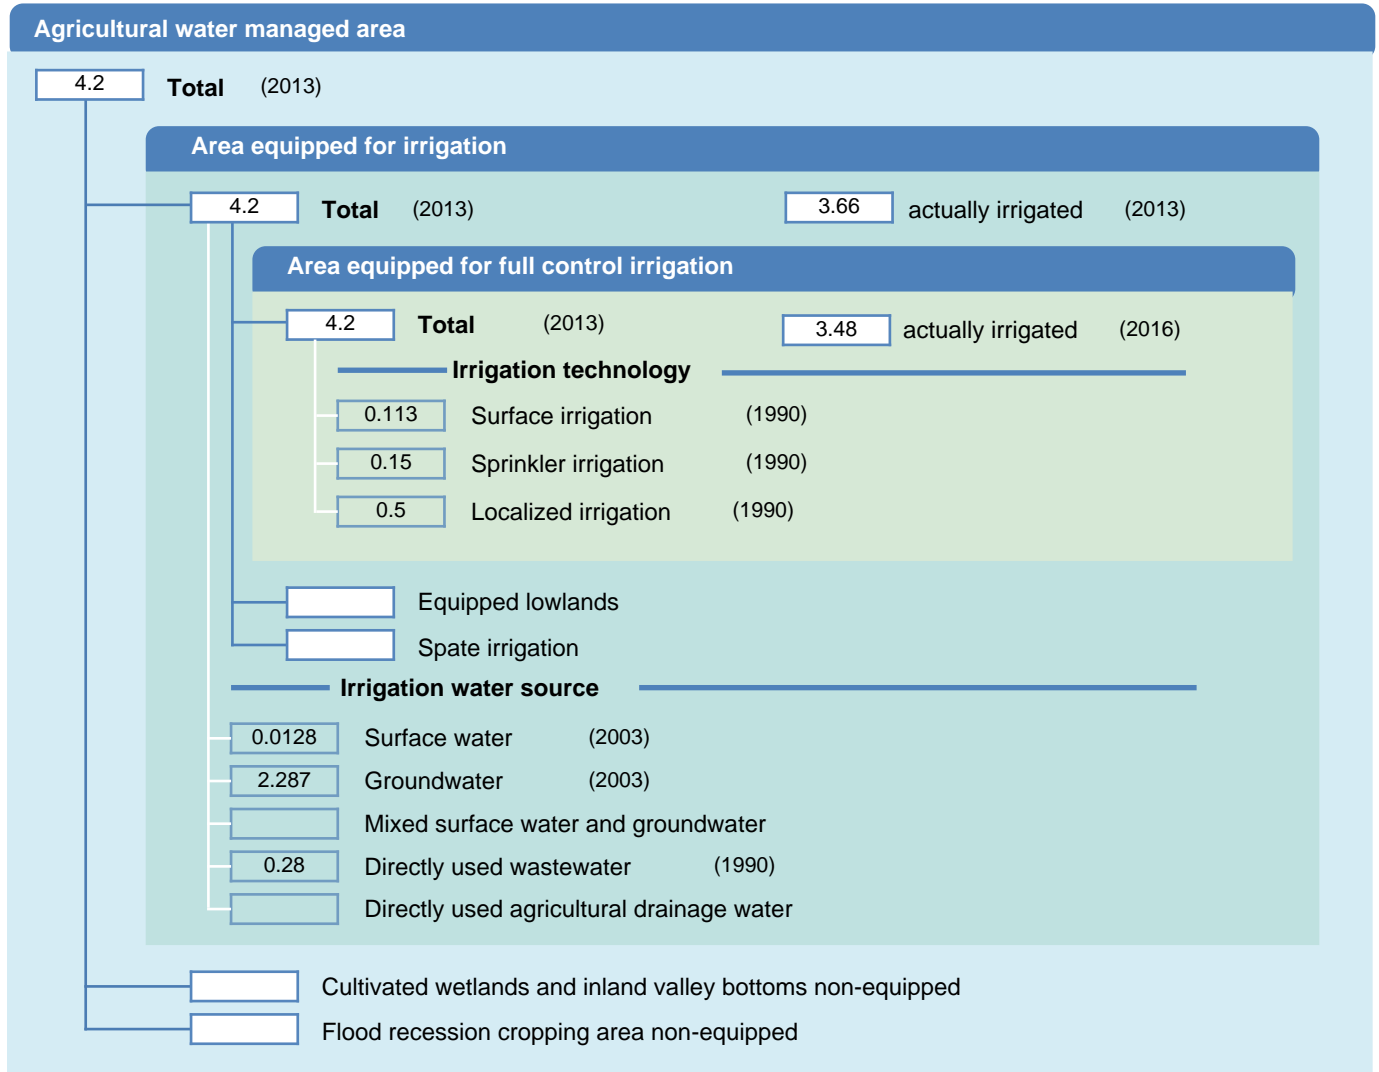

# Irrigation areas sheet

Malta

## PHYSICAL AREAS (THOUSAND HECTARES)

## HARVESTED AREAS (THOUSAND HECTARES)