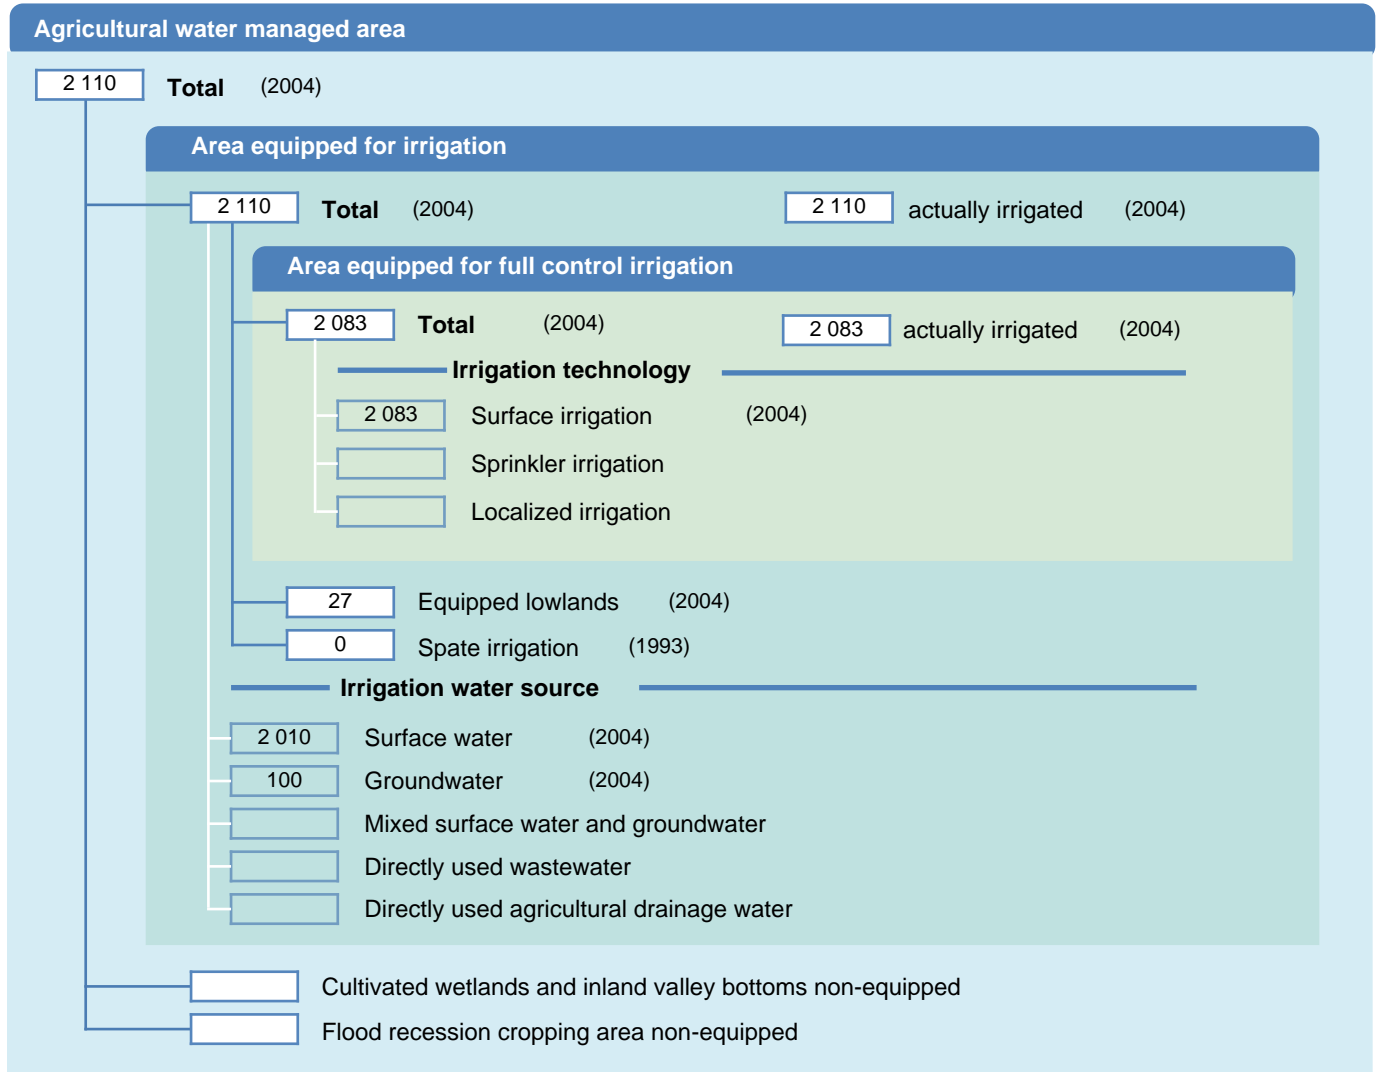

Irrigation areas sheet

Myanmar

PHYSICAL AREAS (THOUSAND HECTARES)

HARVESTED AREAS (THOUSAND HECTARES)