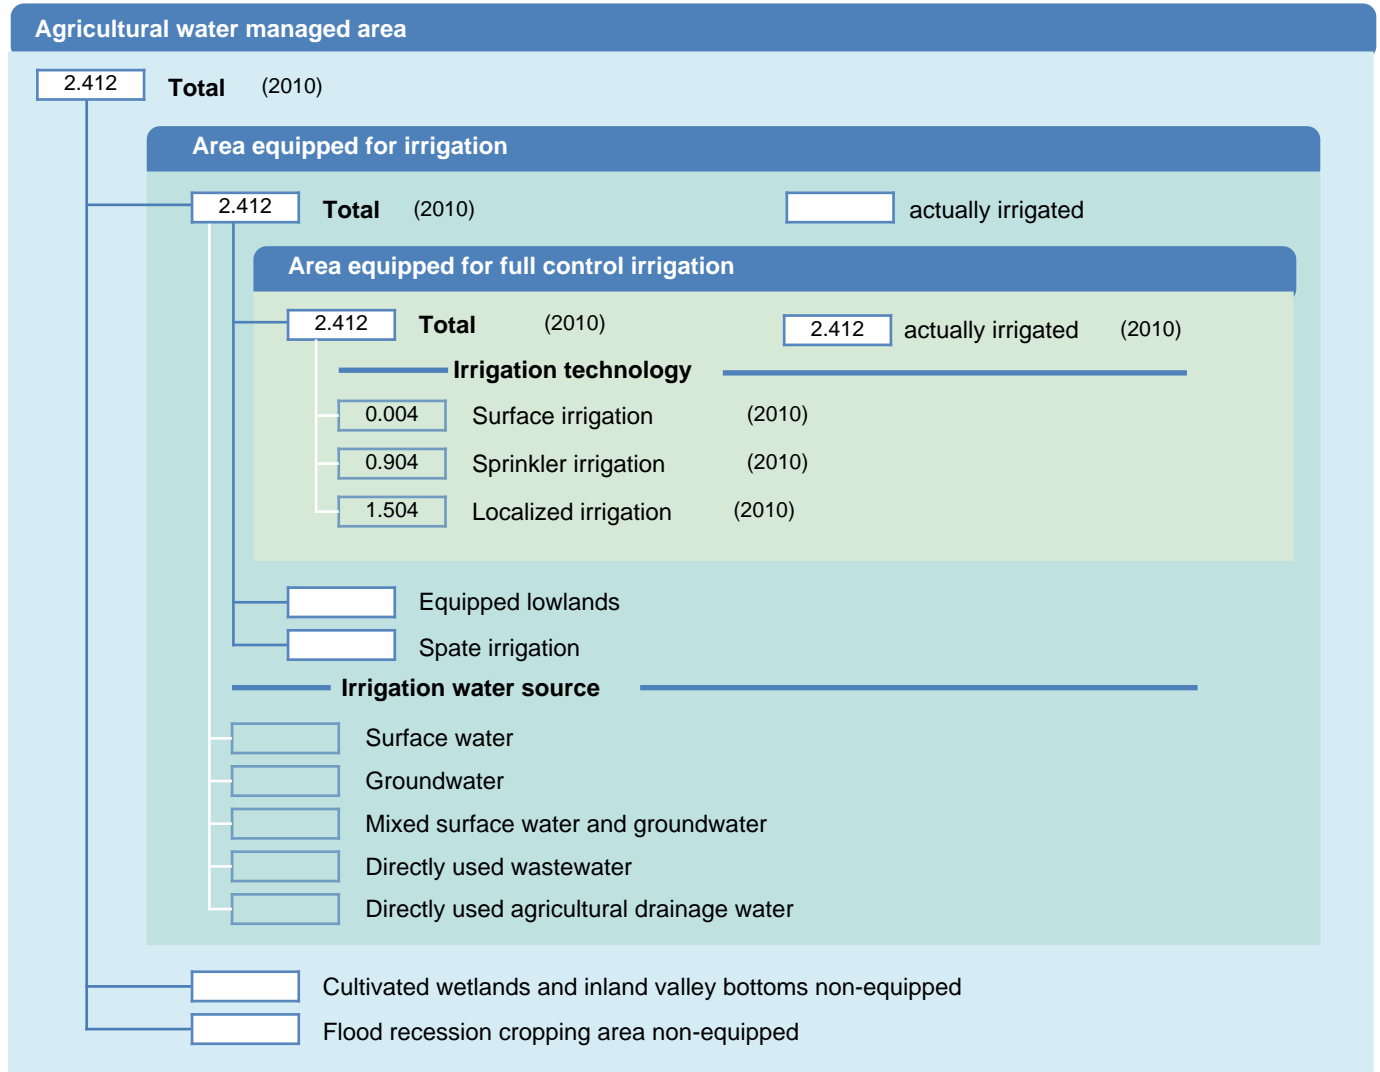

Irrigation areas sheet

Montenegro

PHYSICAL AREAS (THOUSAND HECTARES)

HARVESTED AREAS (THOUSAND HECTARES)