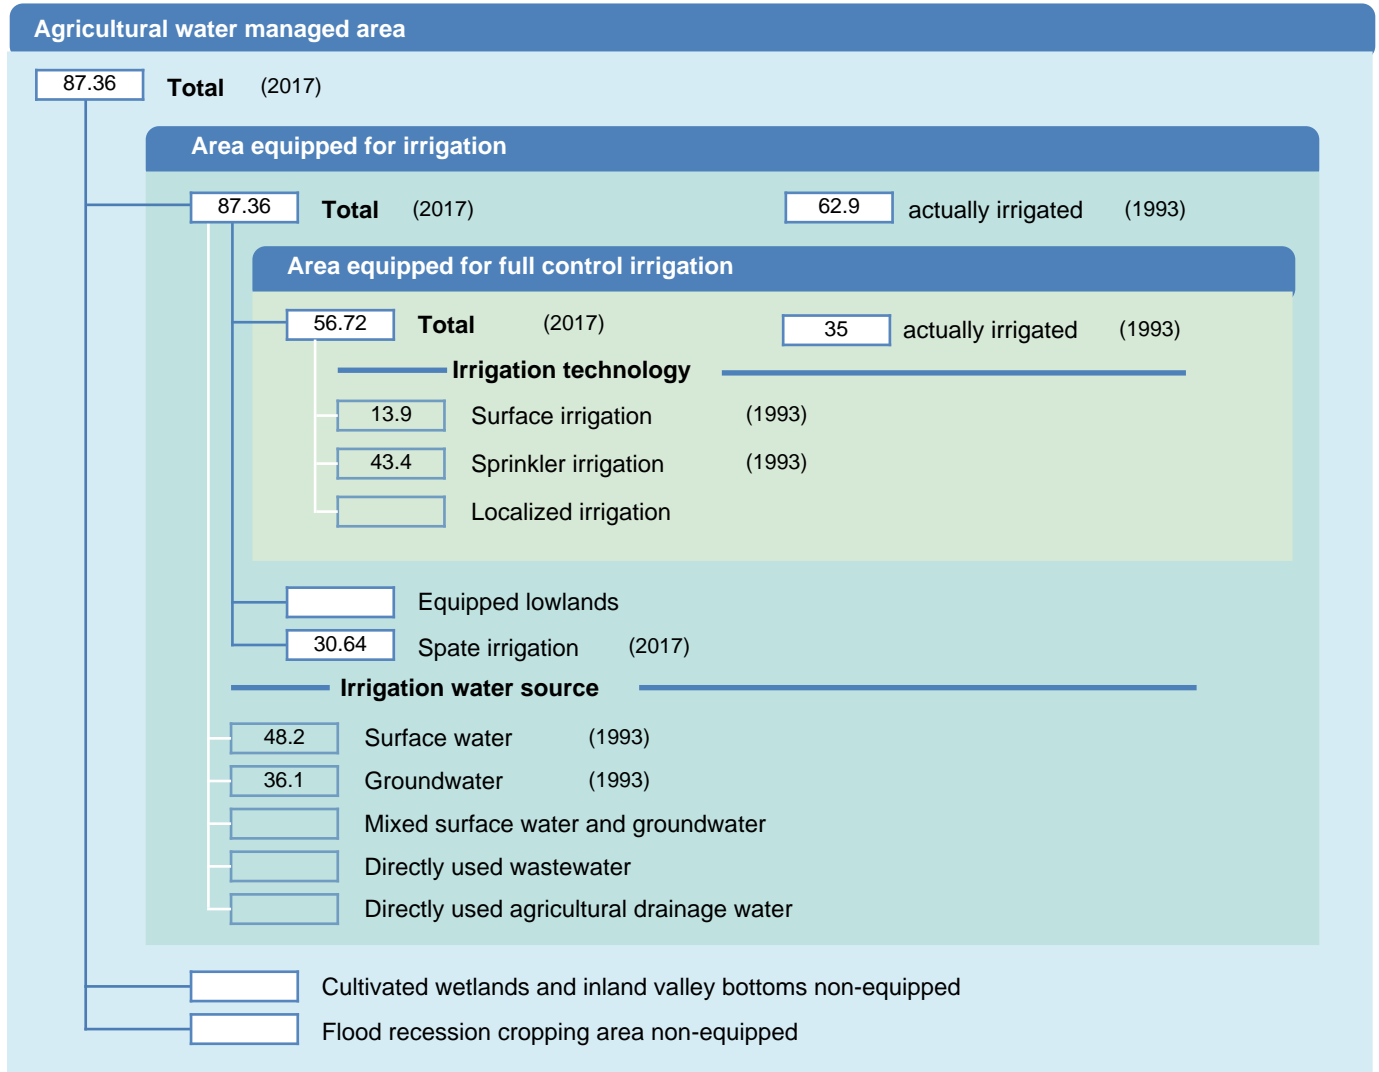

Irrigation areas sheet

Mongolia

PHYSICAL AREAS (THOUSAND HECTARES)

HARVESTED AREAS (THOUSAND HECTARES)