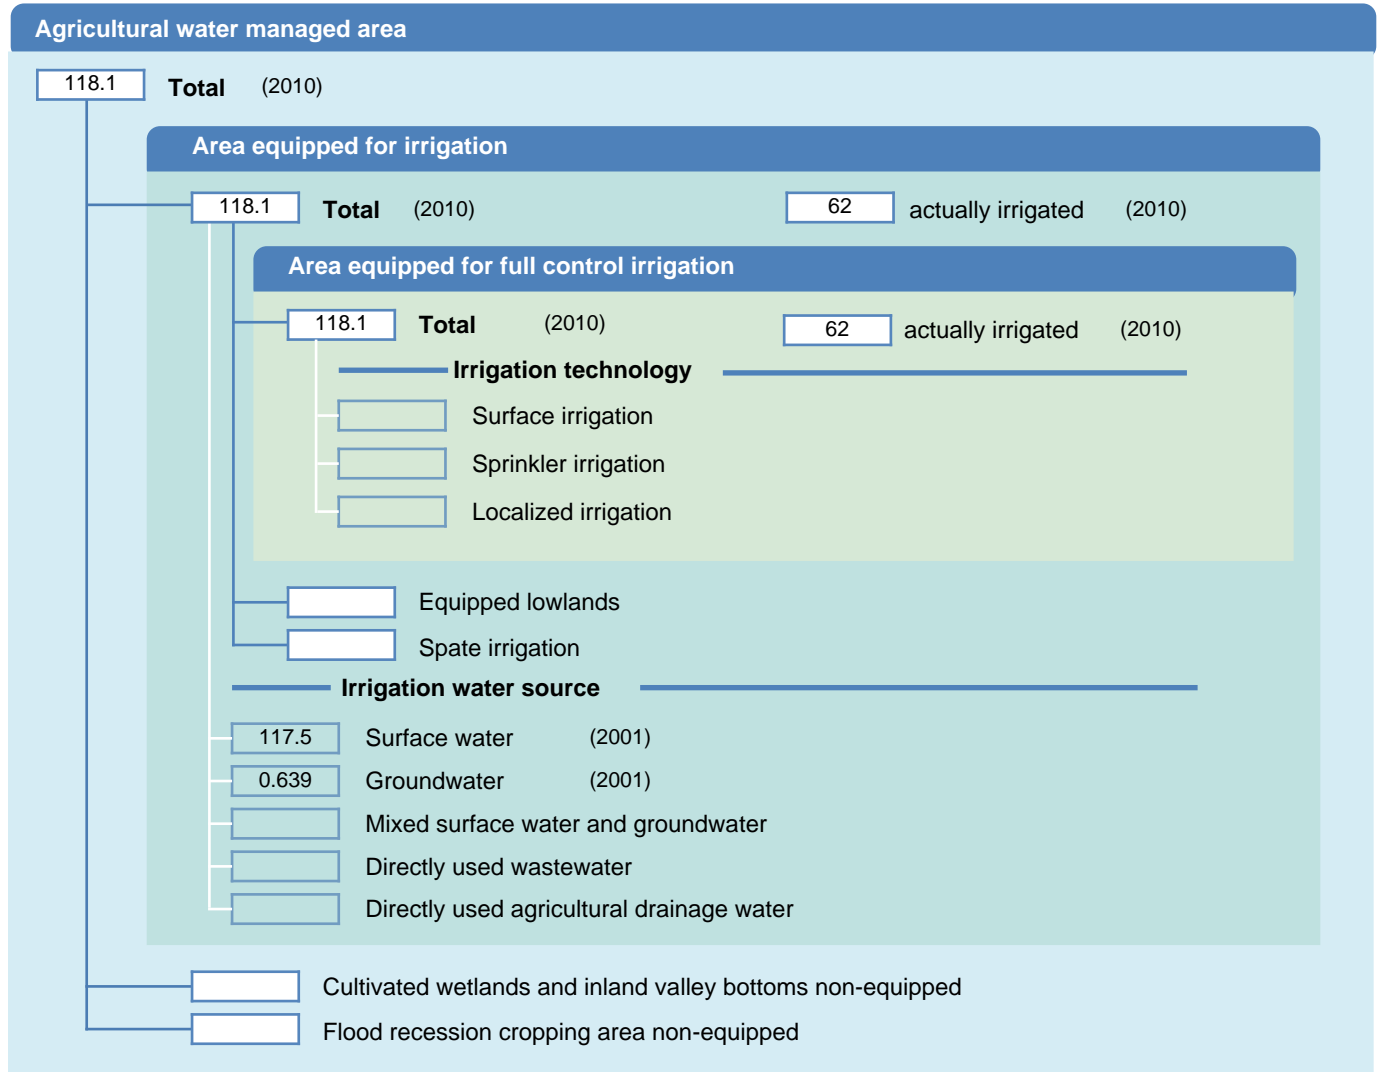

# Irrigation areas sheet

# Mozambique

## PHYSICAL AREAS (THOUSAND HECTARES)

## HARVESTED AREAS (THOUSAND HECTARES)