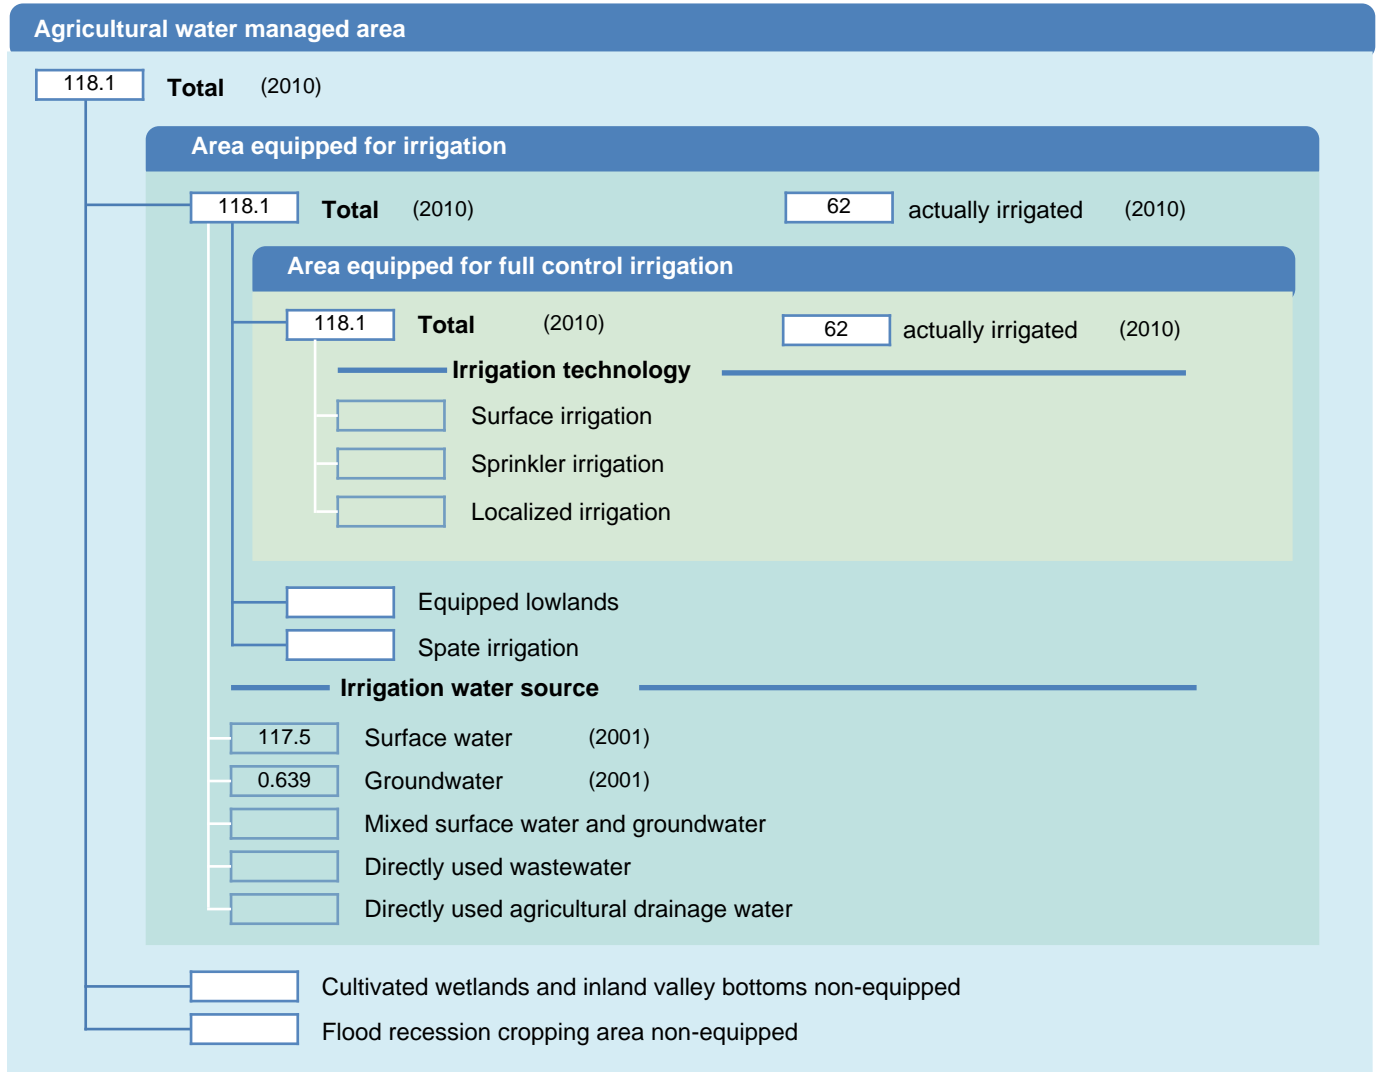

Irrigation areas sheet

Mozambique

PHYSICAL AREAS (THOUSAND HECTARES)

HARVESTED AREAS (THOUSAND HECTARES)