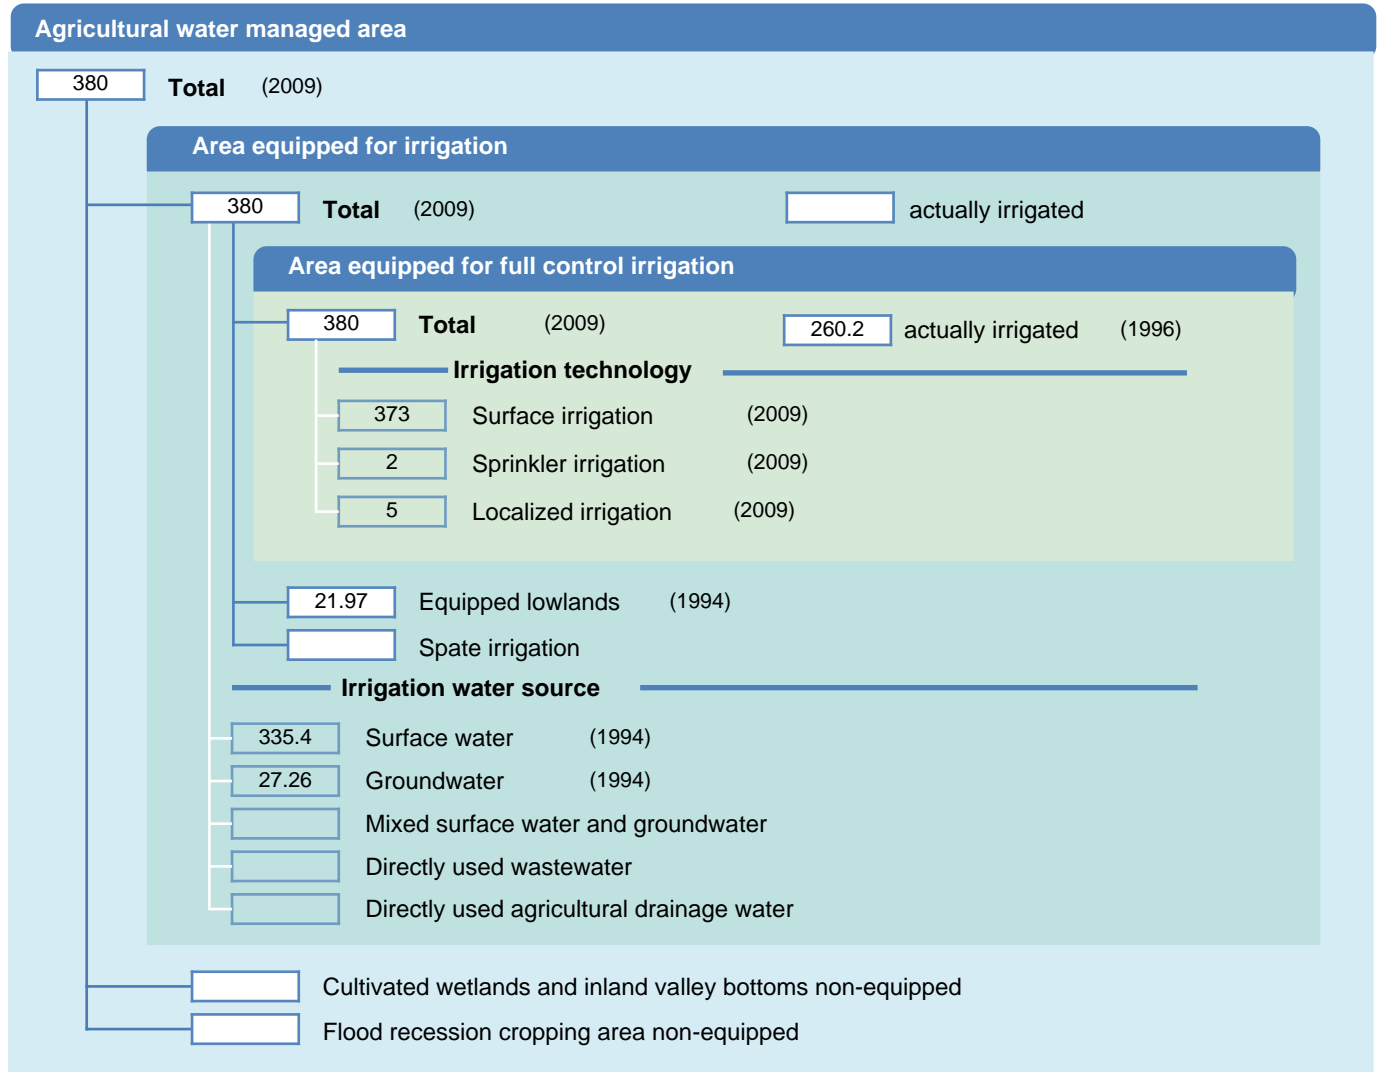

Irrigation areas sheet

Malaysia

PHYSICAL AREAS (THOUSAND HECTARES)

HARVESTED AREAS (THOUSAND HECTARES)