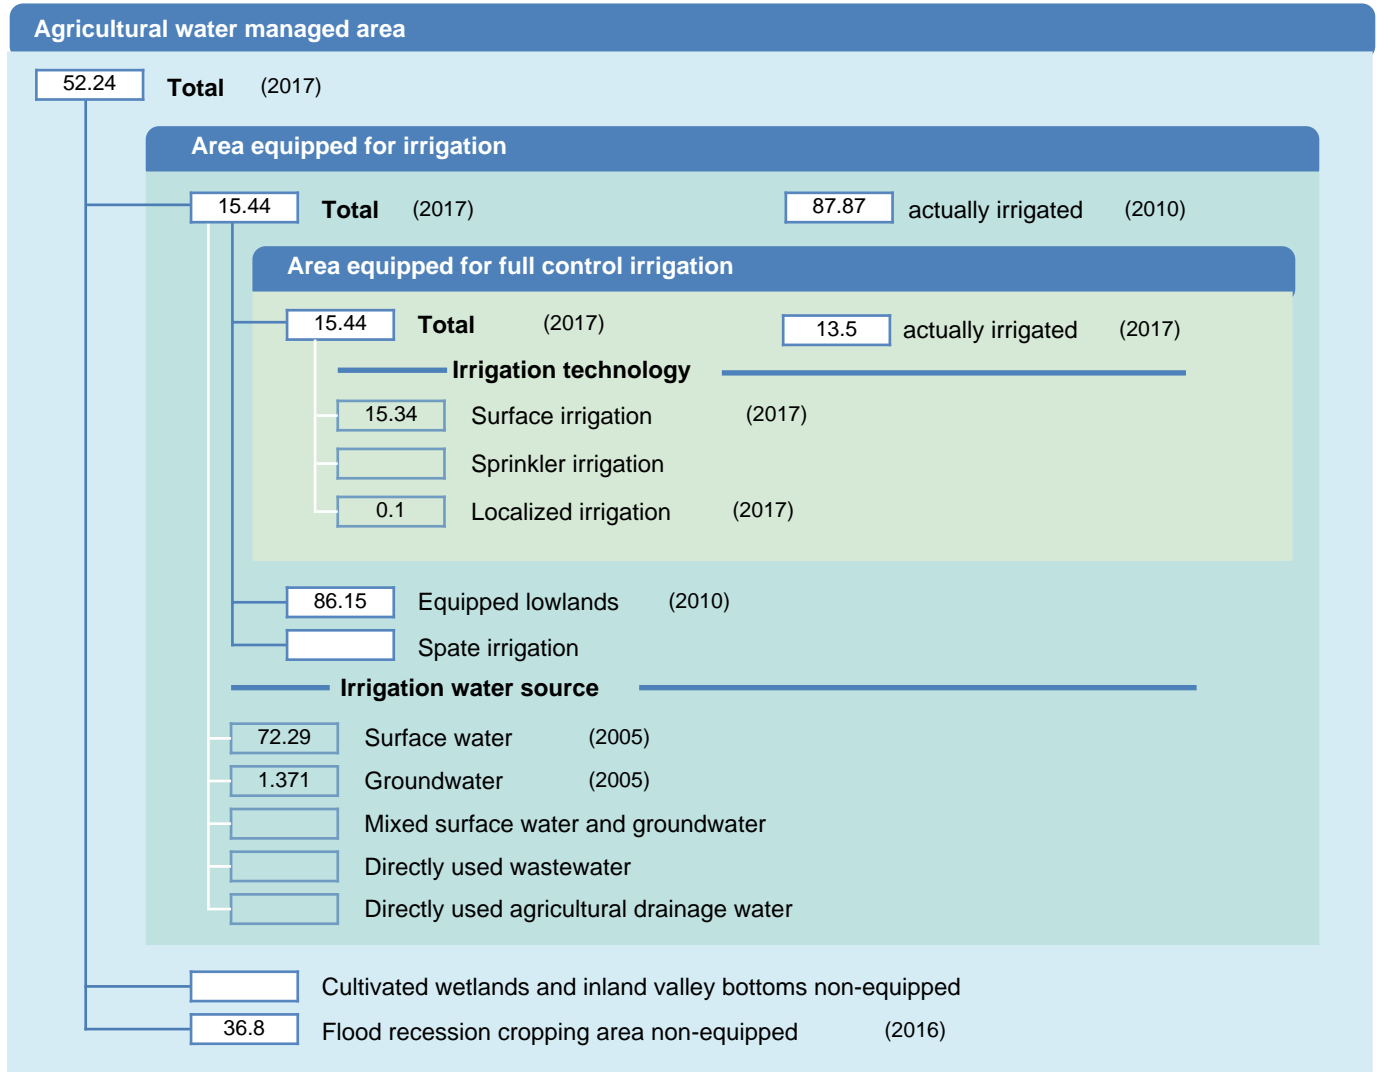

Irrigation areas sheet

Niger

PHYSICAL AREAS (THOUSAND HECTARES)

HARVESTED AREAS (THOUSAND HECTARES)