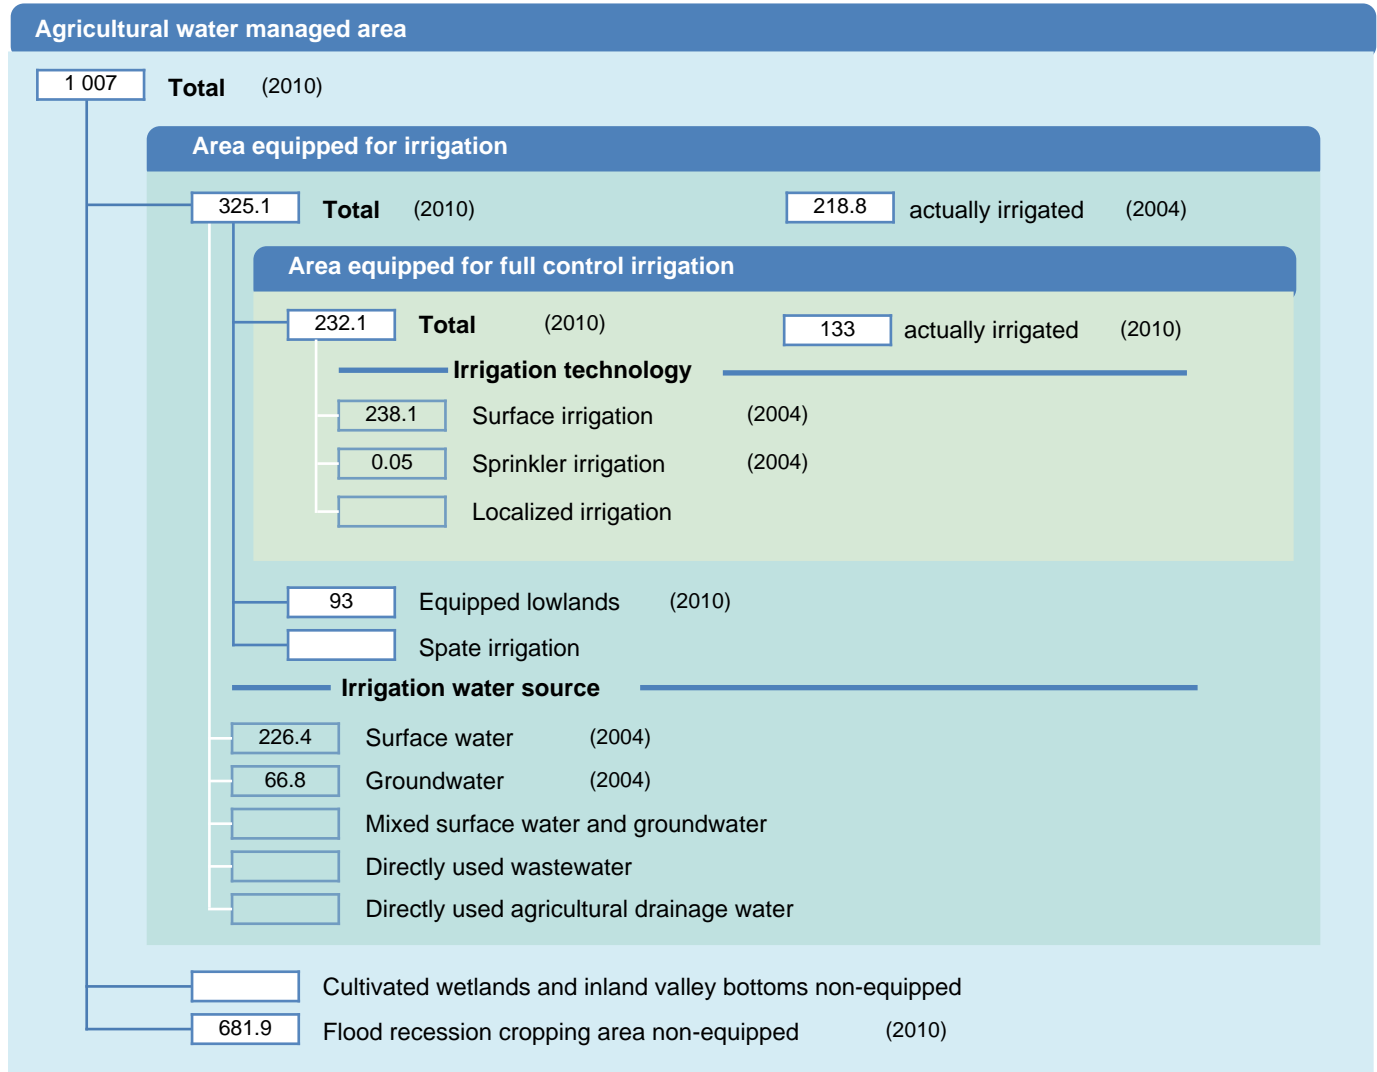

# Irrigation areas sheet

Nigeria

## PHYSICAL AREAS (THOUSAND HECTARES)

## HARVESTED AREAS (THOUSAND HECTARES)