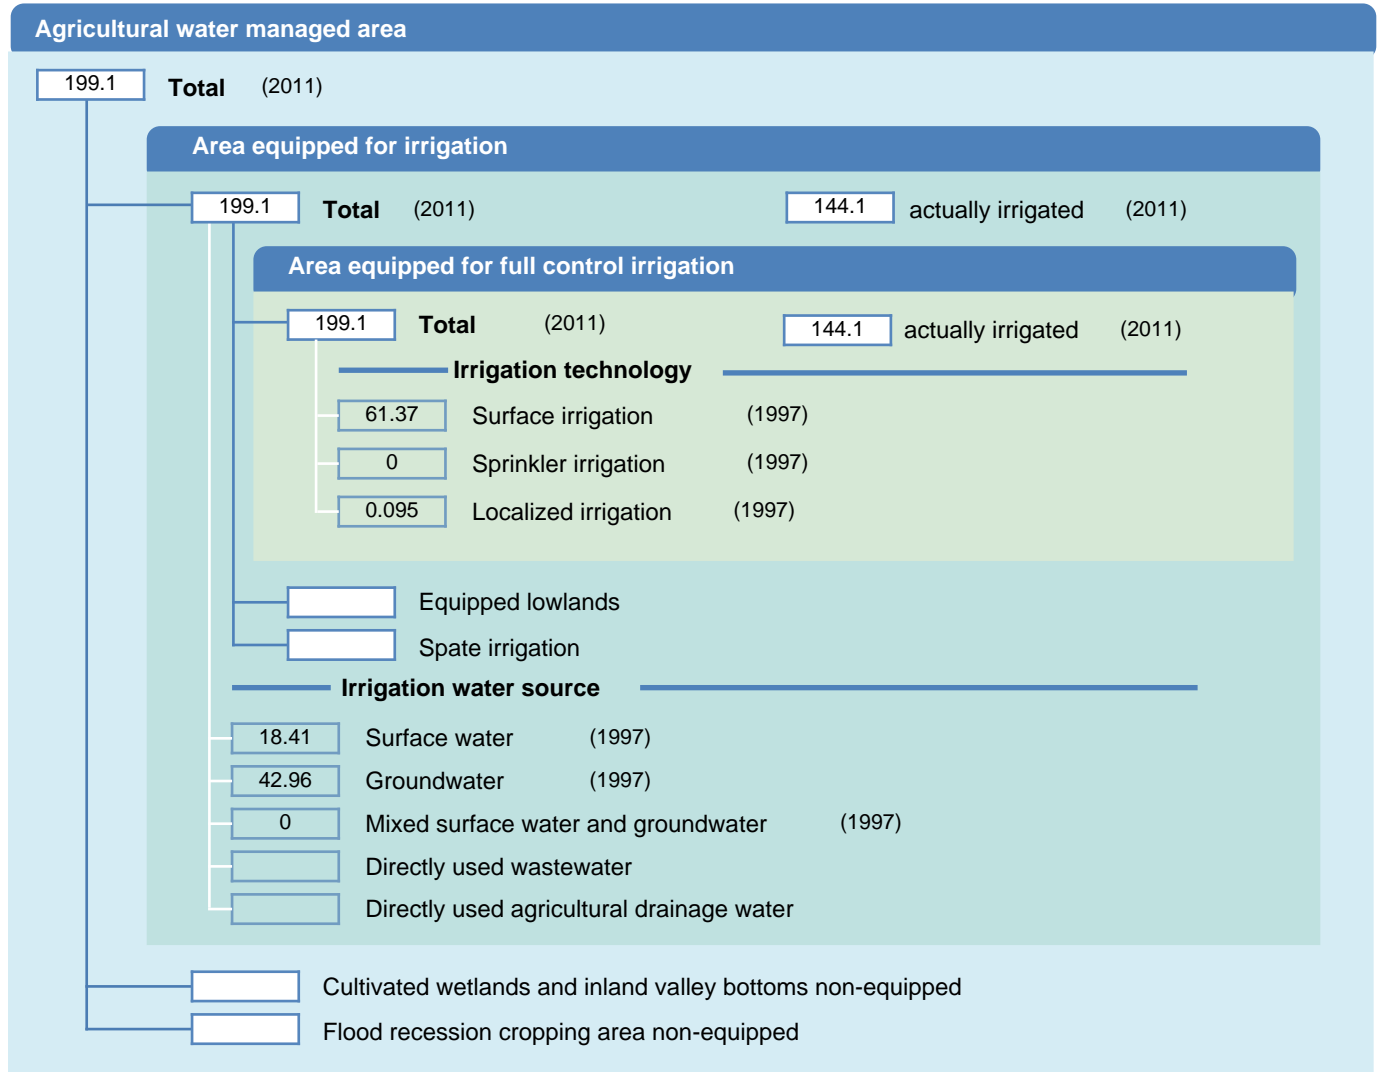

Irrigation areas sheet

Nicaragua

PHYSICAL AREAS (THOUSAND HECTARES)

HARVESTED AREAS (THOUSAND HECTARES)