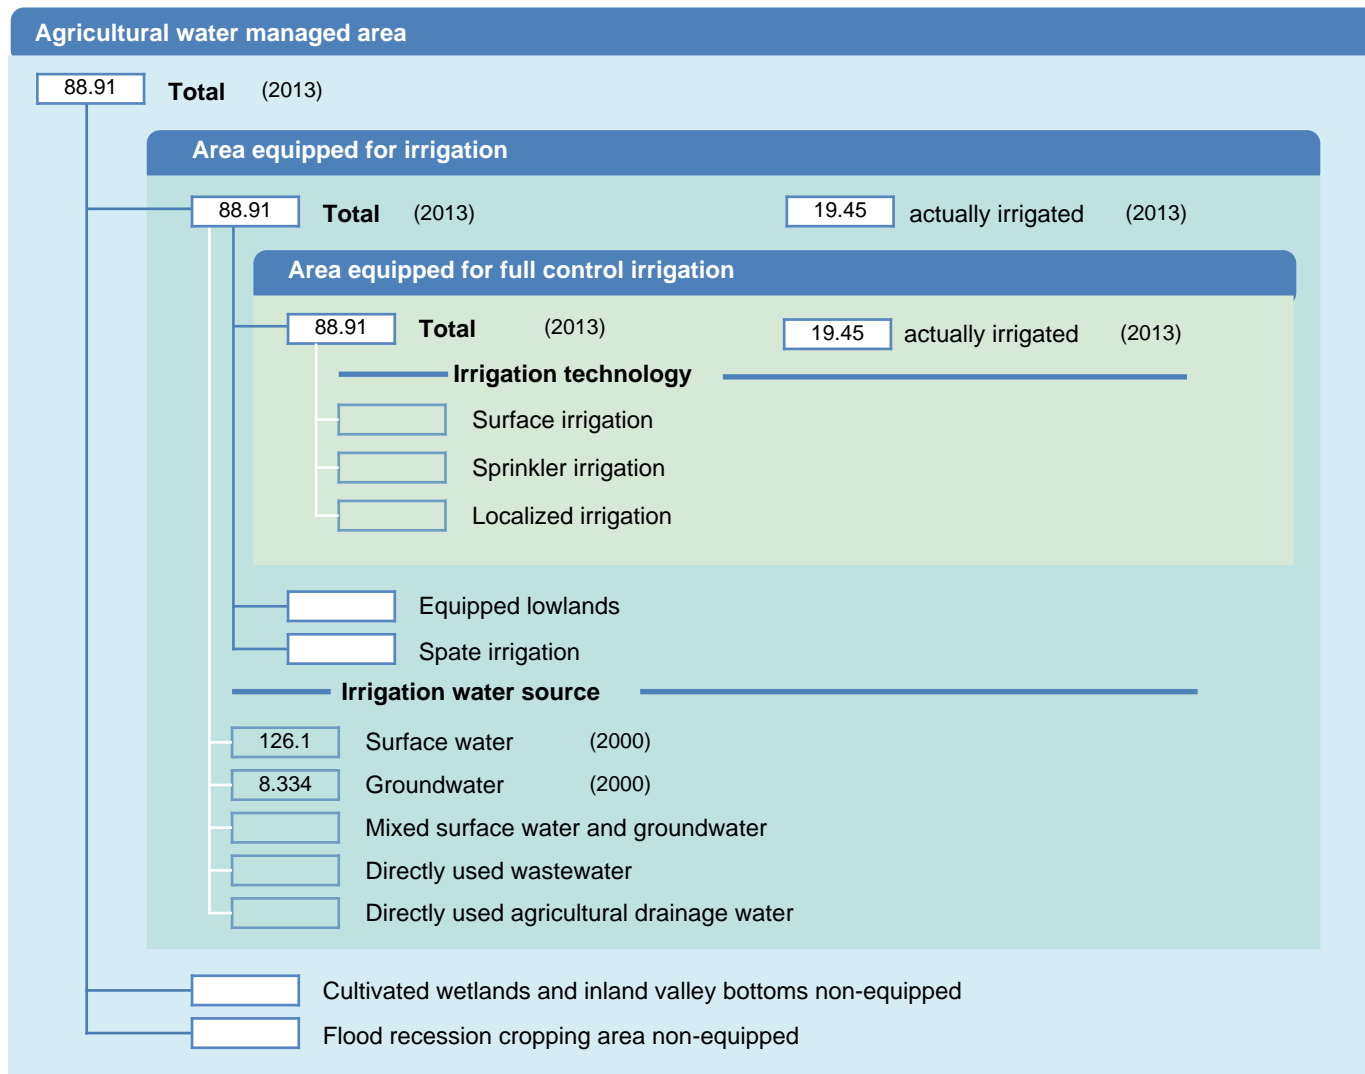

# Irrigation areas sheet

Norway

## PHYSICAL AREAS (THOUSAND HECTARES)

## HARVESTED AREAS (THOUSAND HECTARES)