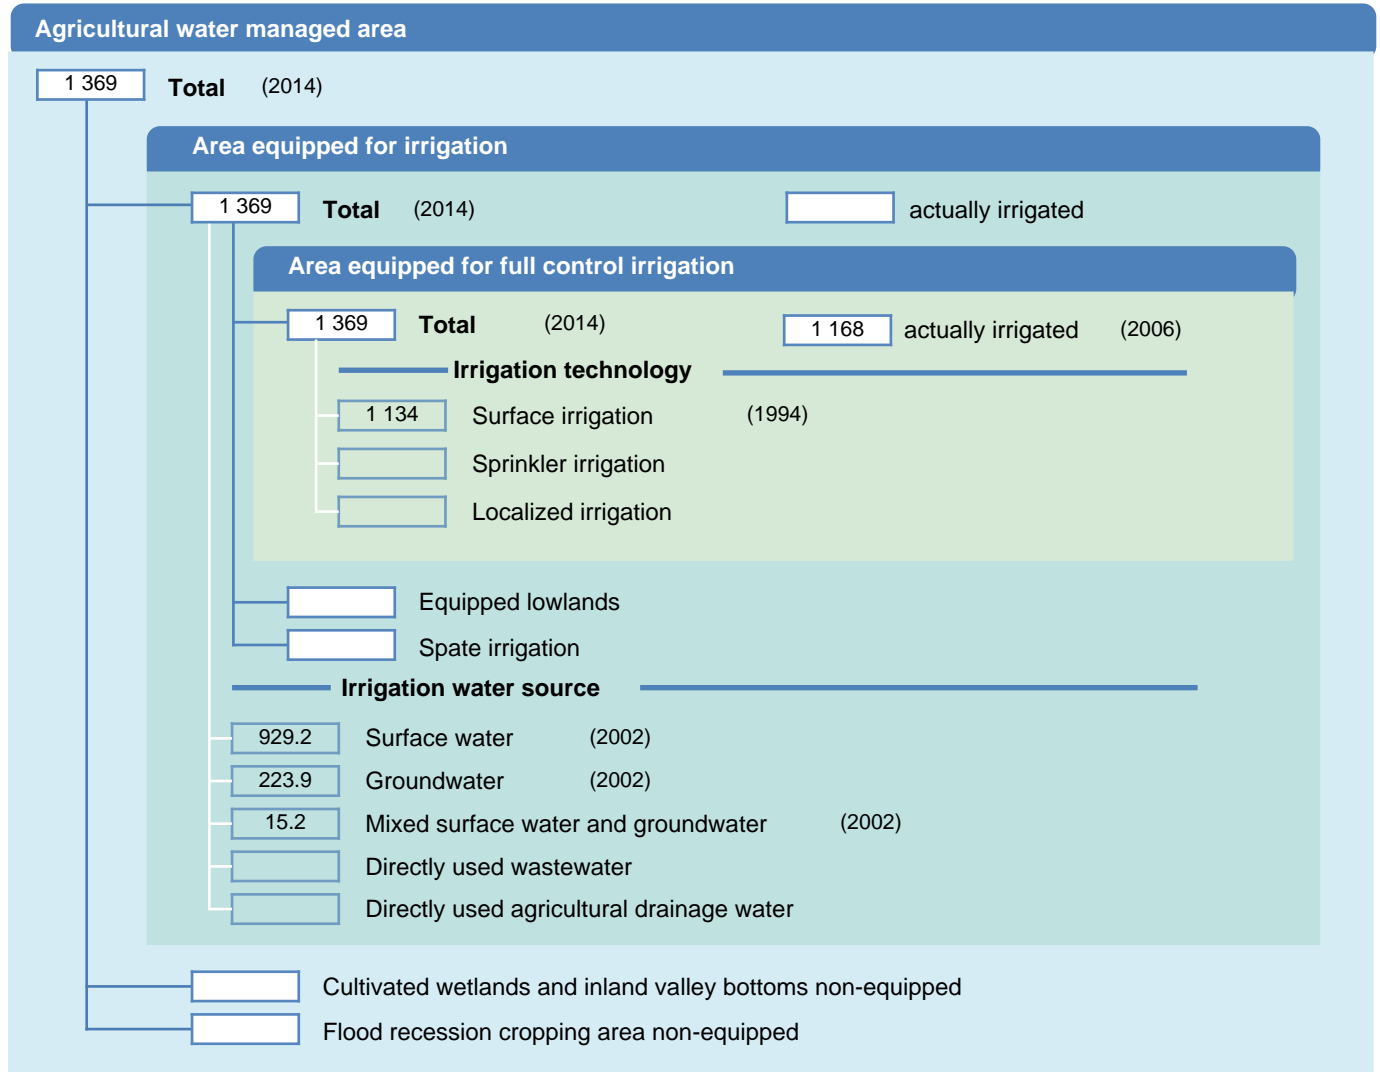

Irrigation areas sheet

Nepal

PHYSICAL AREAS (THOUSAND HECTARES)

HARVESTED AREAS (THOUSAND HECTARES)