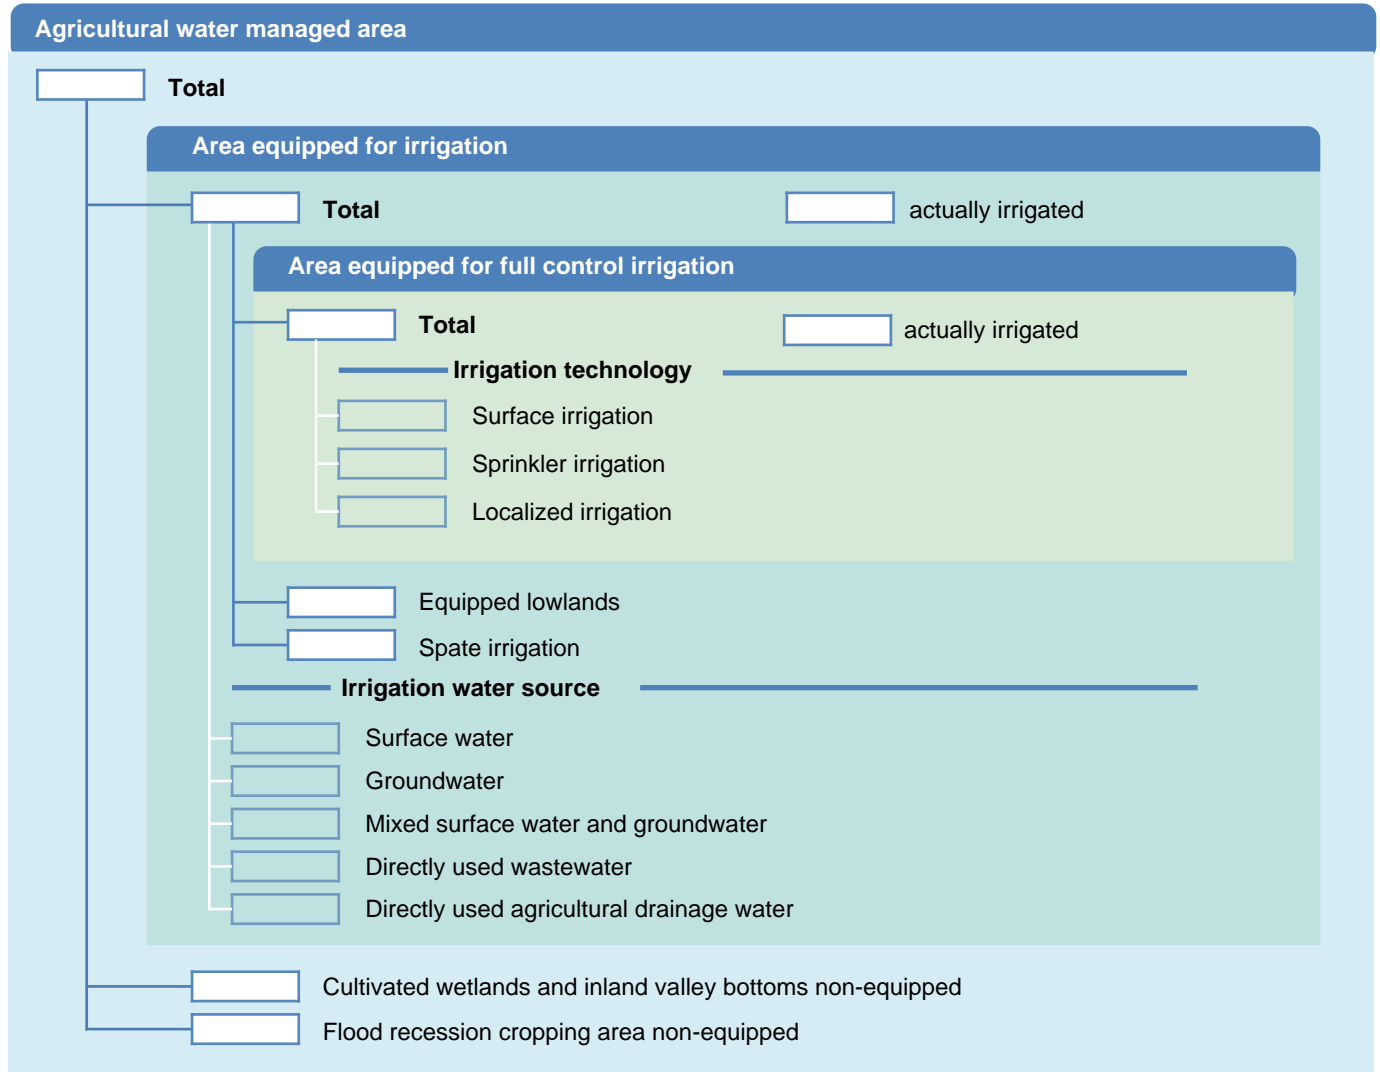

# Irrigation areas sheet

Nauru

## HARVESTED AREAS (THOUSAND HECTARES)