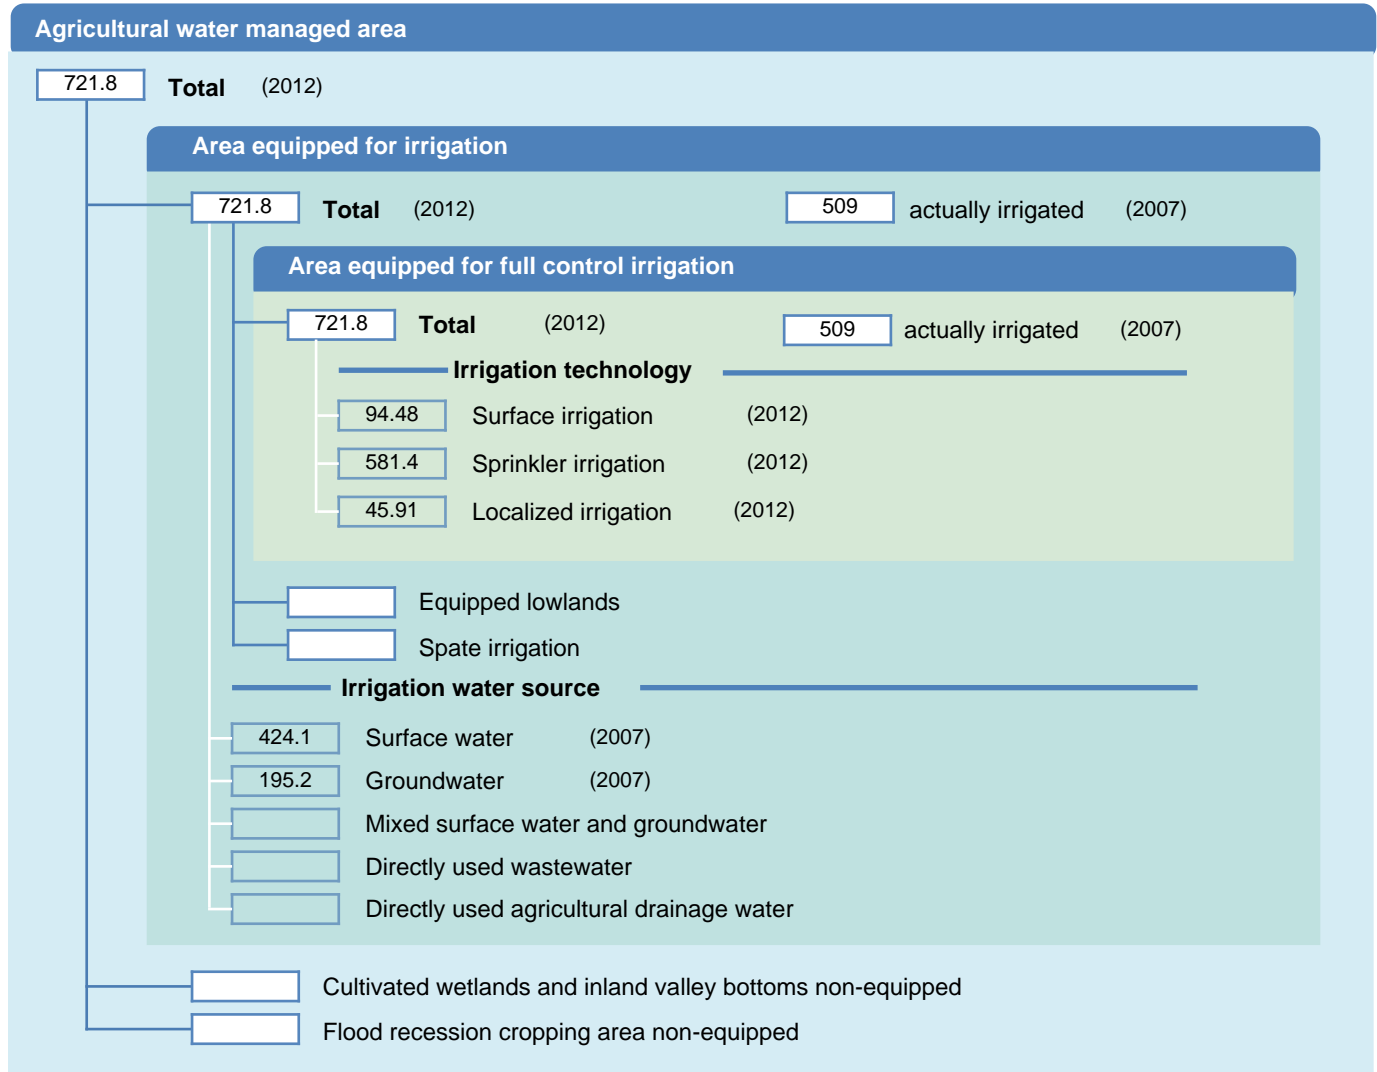

Irrigation areas sheet

New Zealand

PHYSICAL AREAS (THOUSAND HECTARES)

HARVESTED AREAS (THOUSAND HECTARES)