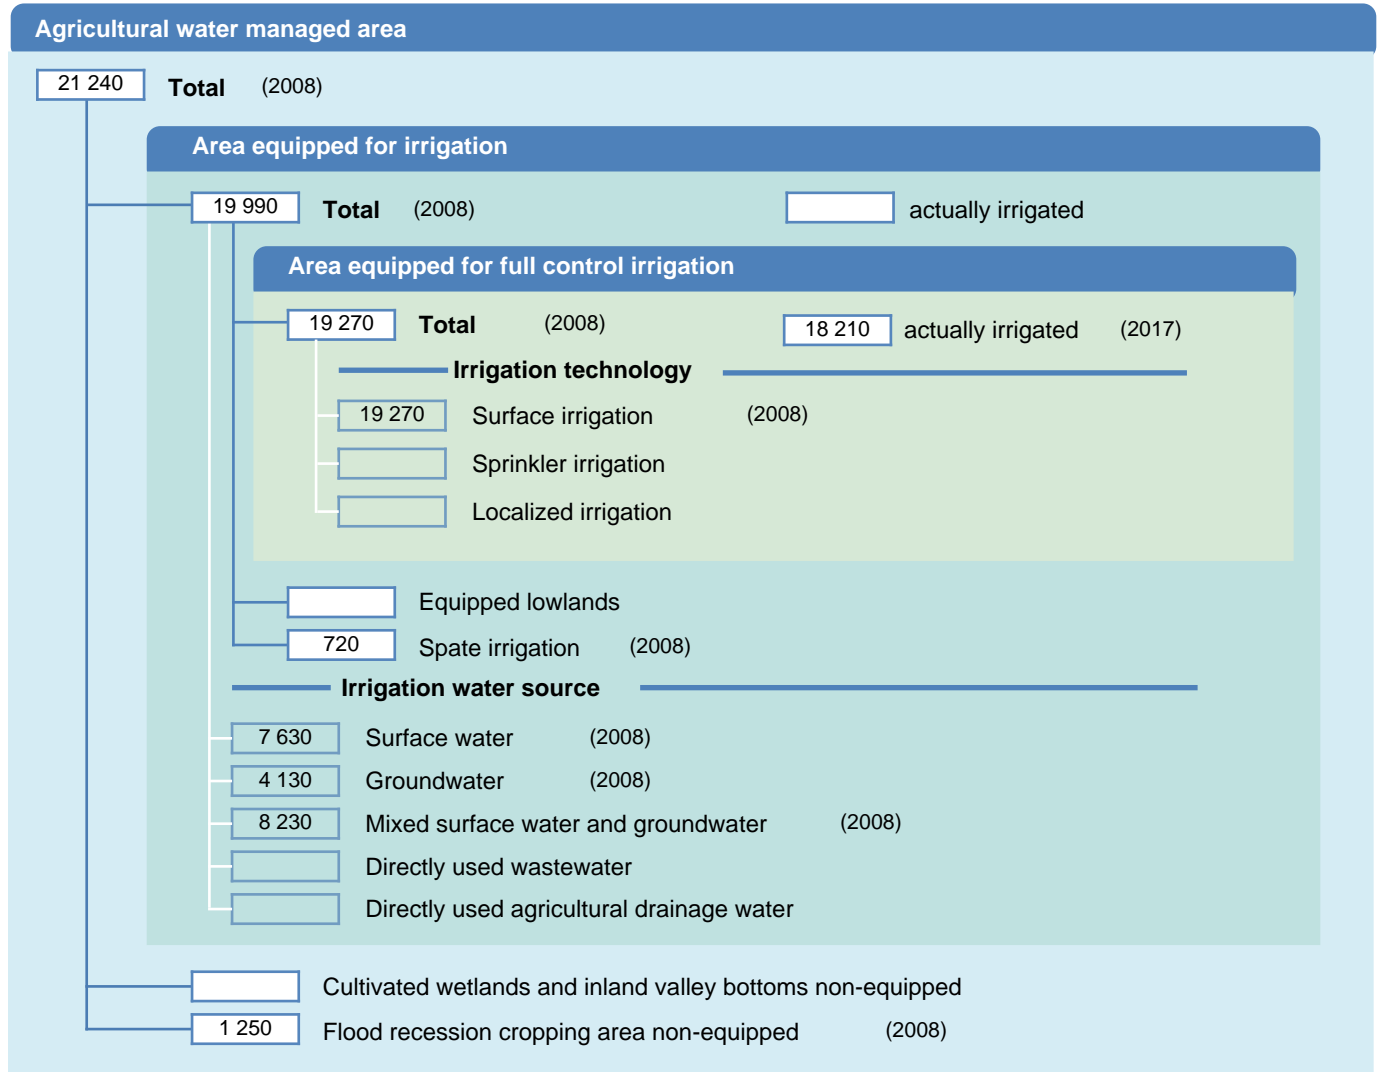

Irrigation areas sheet

Pakistan

PHYSICAL AREAS (THOUSAND HECTARES)

HARVESTED AREAS (THOUSAND HECTARES)