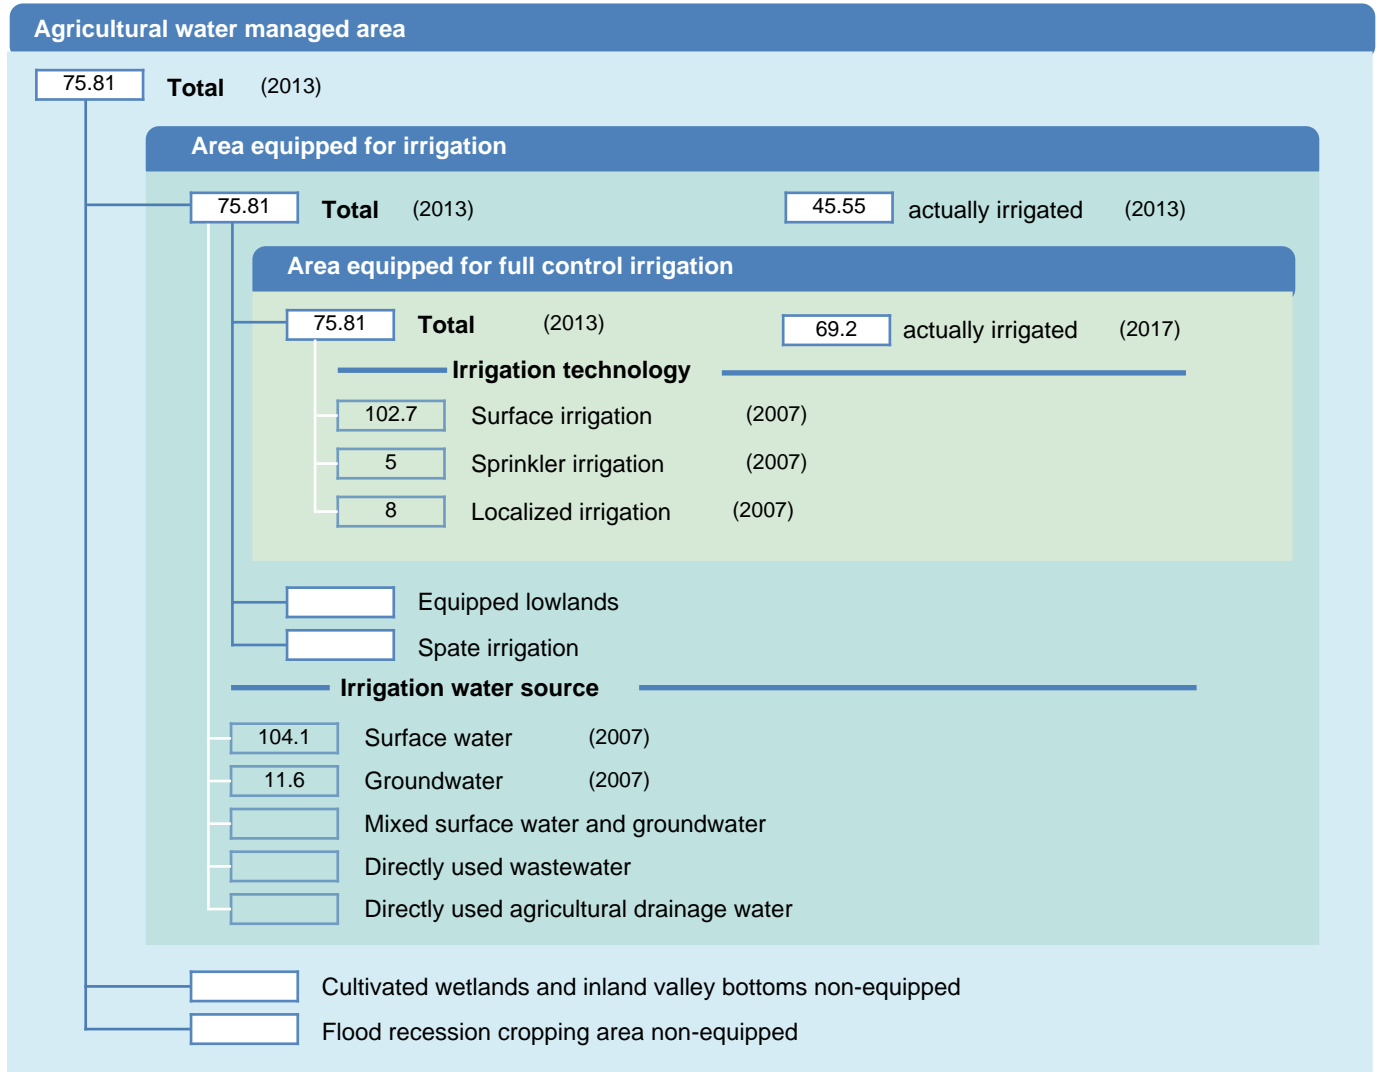

Irrigation areas sheet

Poland

PHYSICAL AREAS (THOUSAND HECTARES)

HARVESTED AREAS (THOUSAND HECTARES)