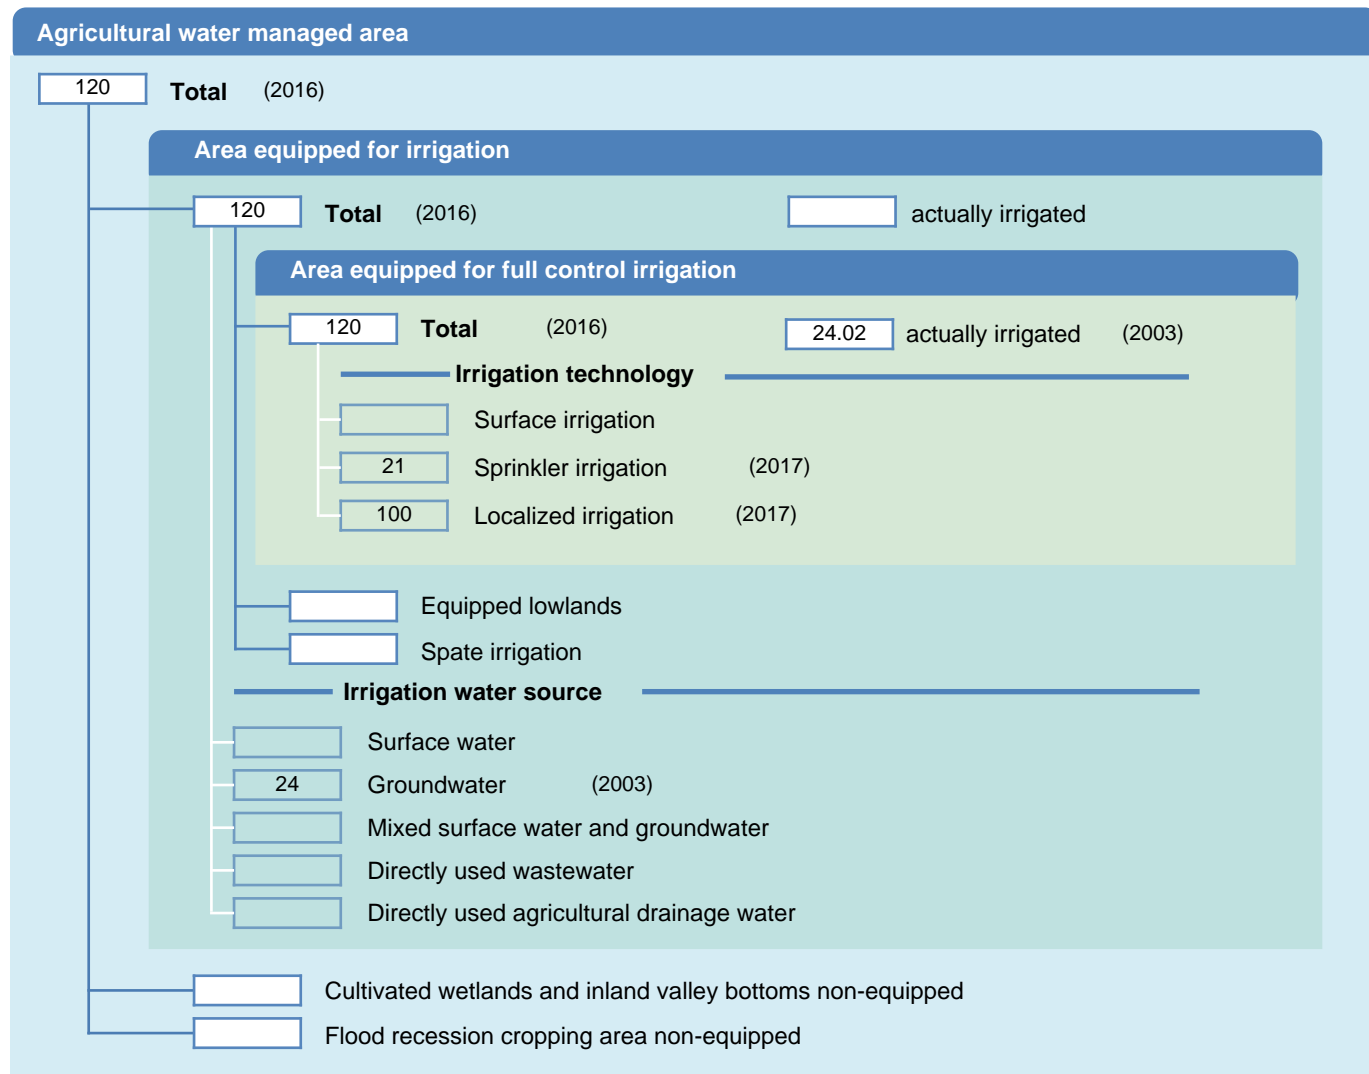

Irrigation areas sheet

Palestine

PHYSICAL AREAS (THOUSAND HECTARES)

HARVESTED AREAS (THOUSAND HECTARES)