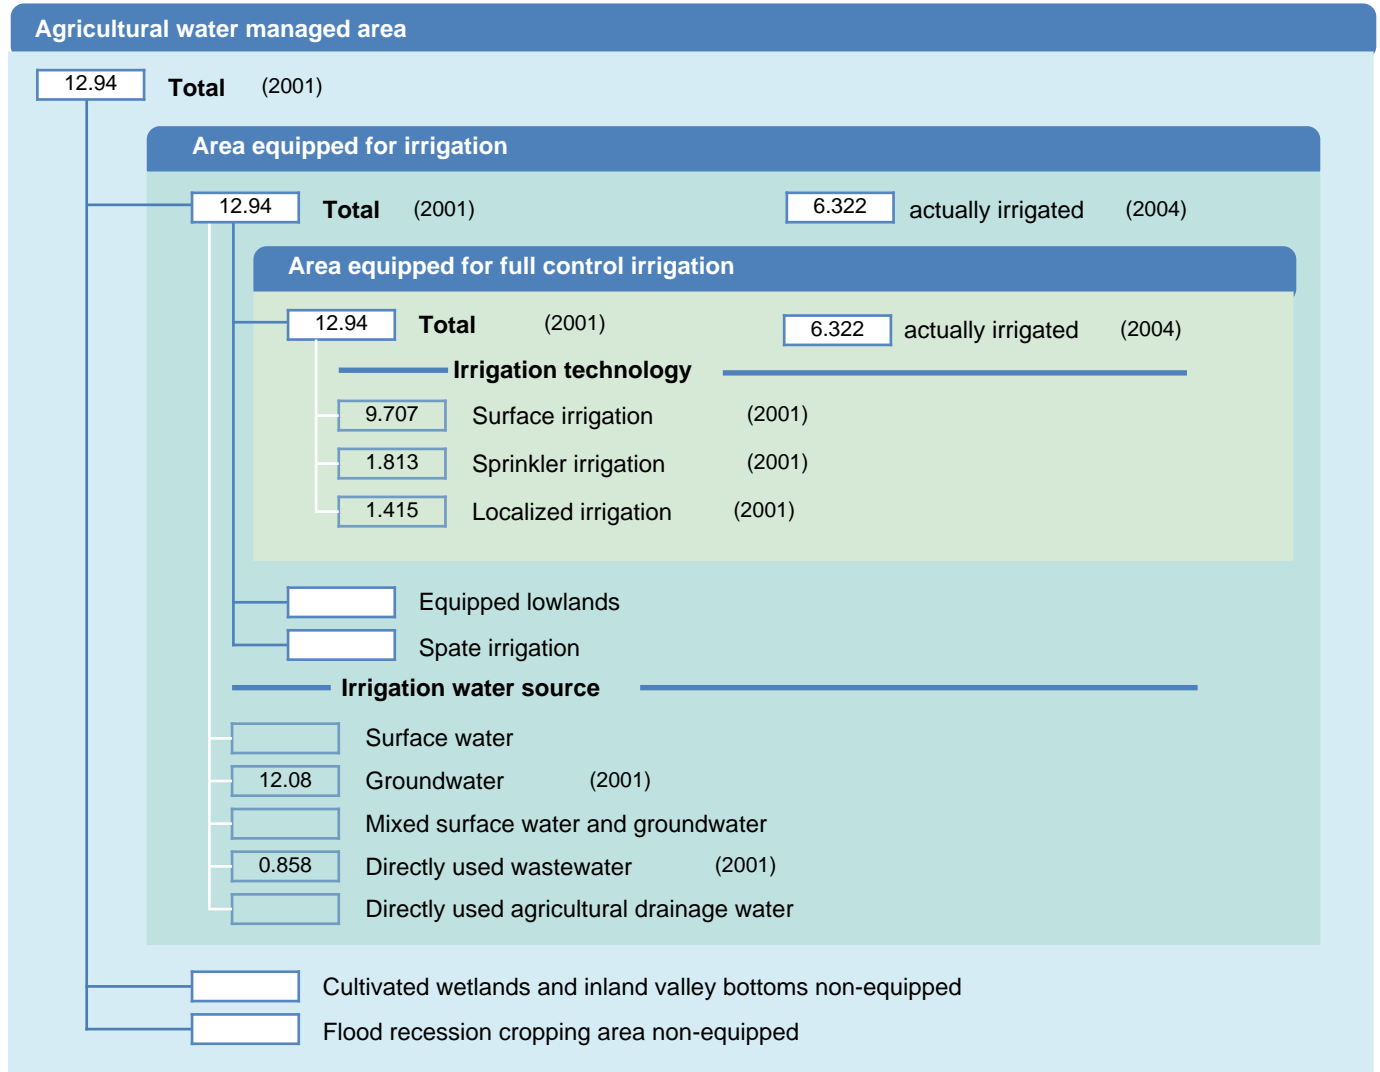

# Irrigation areas sheet

Qatar

## PHYSICAL AREAS (THOUSAND HECTARES)

## HARVESTED AREAS (THOUSAND HECTARES)