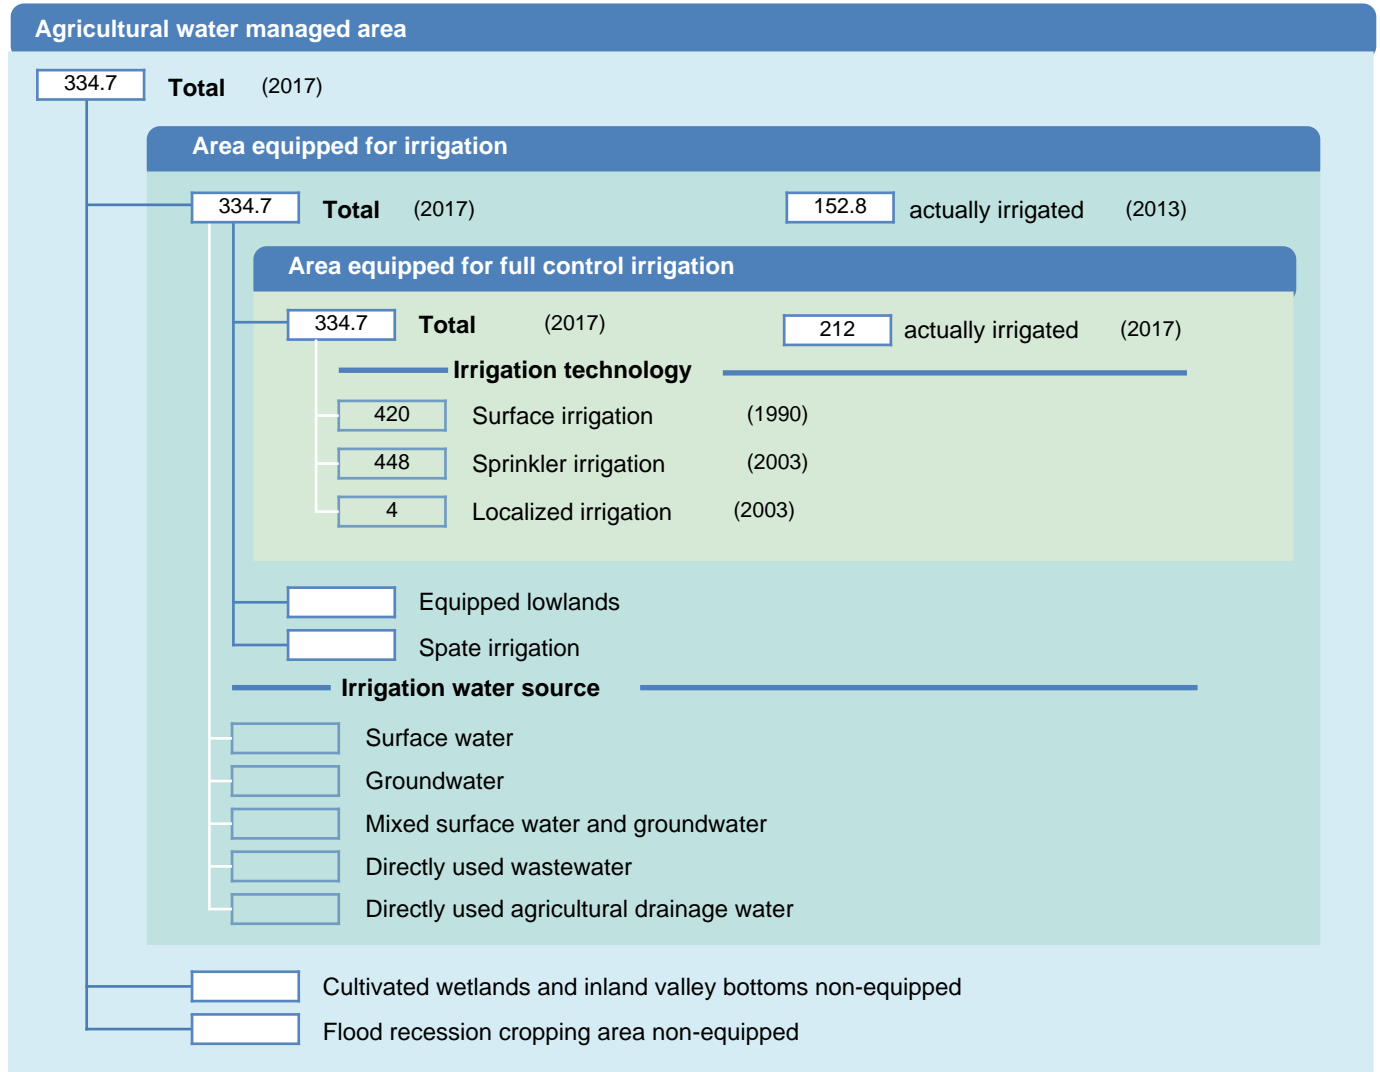

Irrigation areas sheet

Romania

PHYSICAL AREAS (THOUSAND HECTARES)

HARVESTED AREAS (THOUSAND HECTARES)