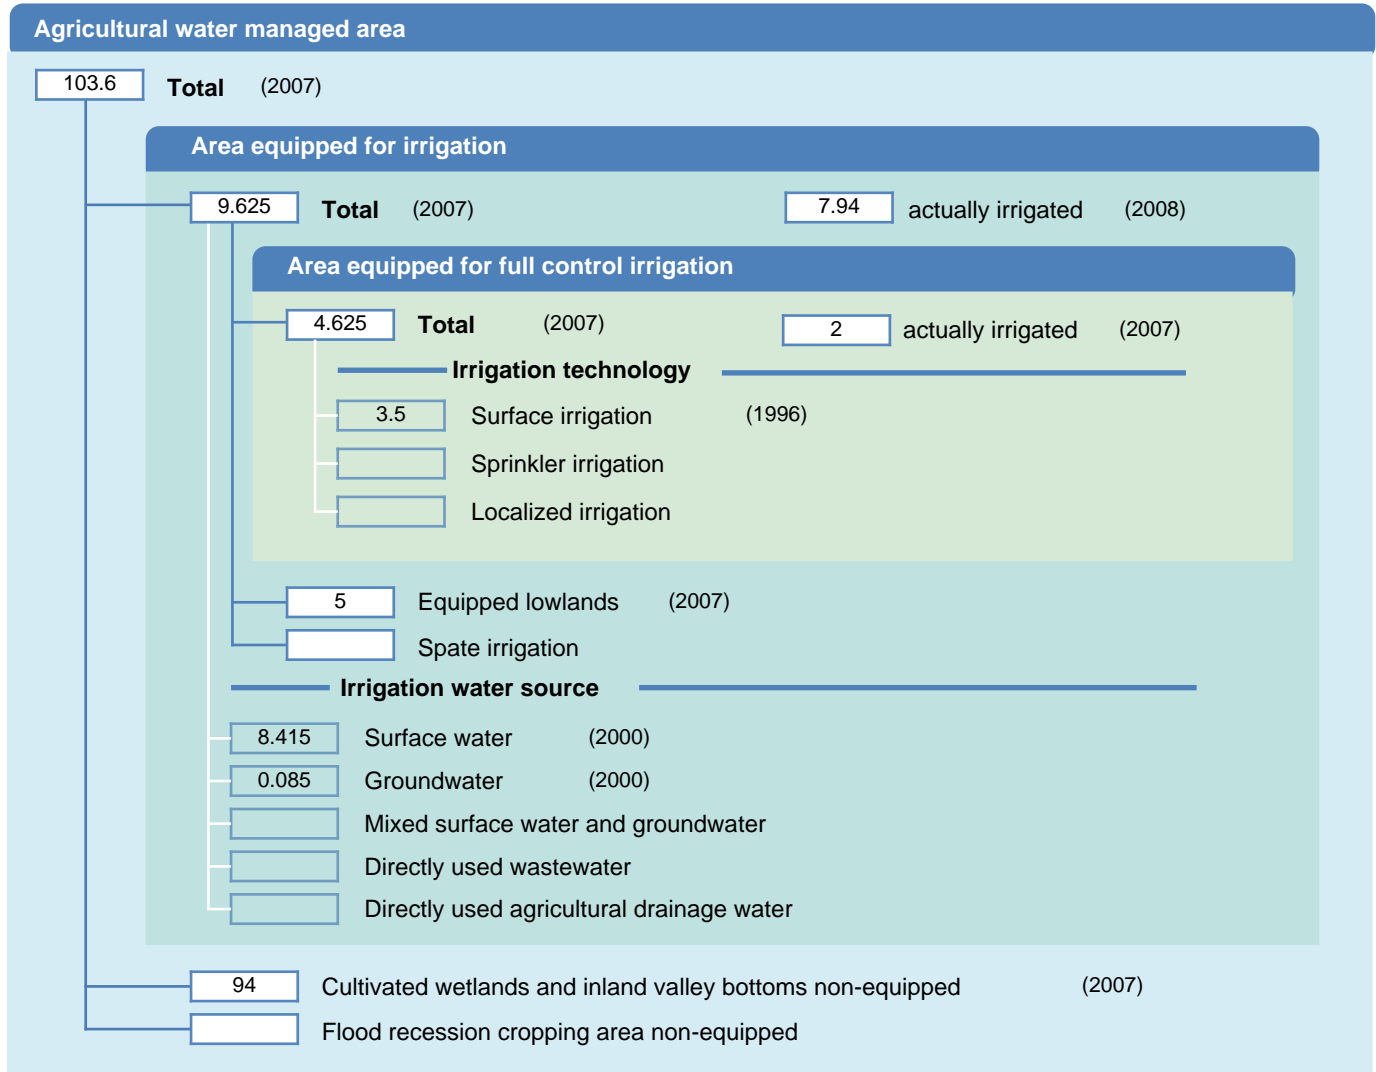

Irrigation areas sheet

Rwanda

PHYSICAL AREAS (THOUSAND HECTARES)

HARVESTED AREAS (THOUSAND HECTARES)