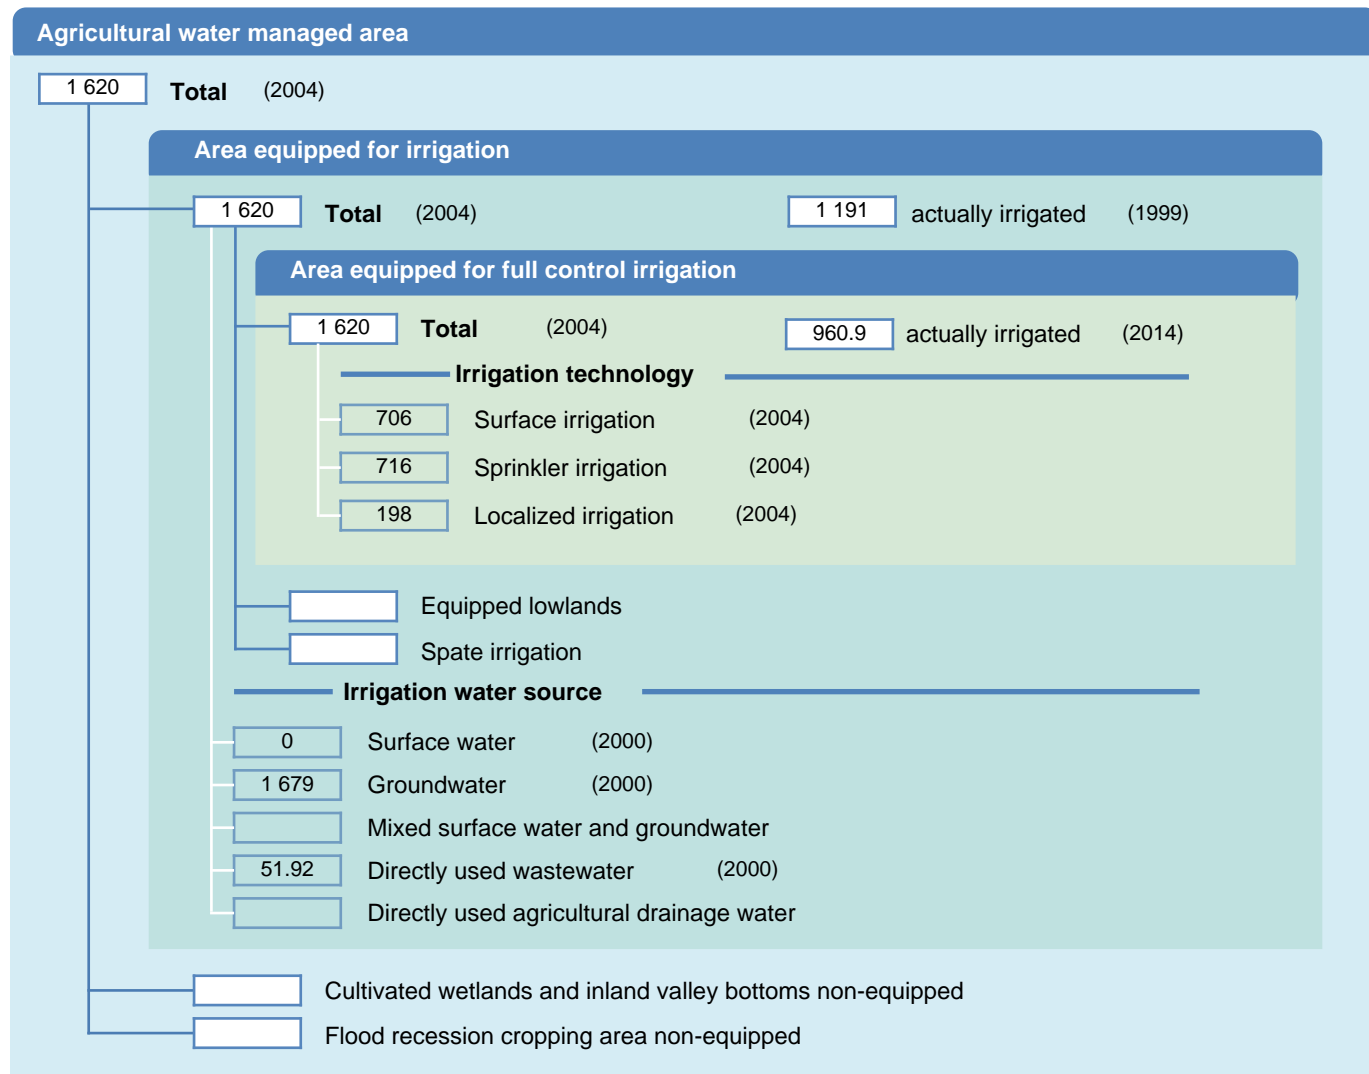

Irrigation areas sheet

Saudi Arabia

PHYSICAL AREAS (THOUSAND HECTARES)

HARVESTED AREAS (THOUSAND HECTARES)